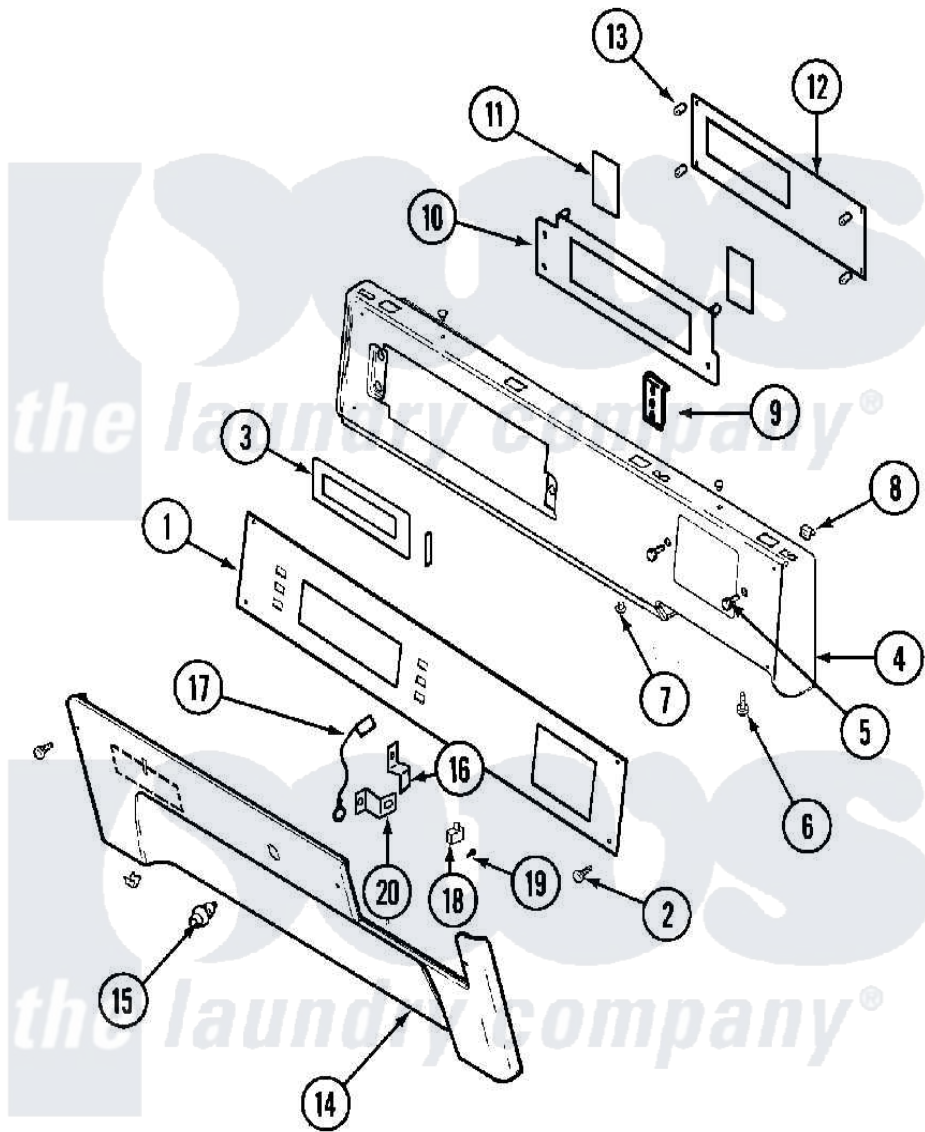

Maytag MLE15PRAZW 01 - CONTROL PANEL (UPPER)

Maytag Commercial Maytag MLE15PRAZW Dryer Parts Parts Diagram 01 - CONTROL PANEL (UPPER)
 Click on the part number to view part

Item	Original Part Number	Replaced By	Status	Part Description
001	22001976			Bezel
"	22002354			Screw, Back Bracket
"	33002263			Overlay, Control Panel
002	215506			Screw, Control Panel Overlay
003	33002150	W10133268		Cover, Display
004	33002003			Fastener Clip, Control Panel
"	33002264			Panel, Control
005	22002062	98006631		Screw
"	910186	99002757		Screw
006	215506			Screw, Control Panel Overlay
007	33001132	33002342		Plug, Sifht Hole
008	33001977			Fastener, Control Panel
009	215517	W10131113		Push Button
010	33002155			Plate, Control Mounting
"	912077			Locknut, Reader Harness
011	33002152	W10133277		Membrane Switch Assembly

012	33002266	33003008	Control Board
013	33001204		Stand-Off, Ccontrol Board
"	912077		Locknut, Reader Harness
014	215506		Screw, Control Panel Overlay
"	33001980		Fastener, Access Panel
"	33002004		Clip, Fastener
"	33002262		Panel, Access
015	Y206081	W10116737	Lock
016	213750	W10133266	Cam-Lock
017	33001981		Wire, Ground
018	33002117	208042	Switch, Sensor
019	912012	3400409	Screw
020	33001982		Bracket, Switch Mounting
021	33002265		Wire Harness, Main Upper
"	33002269		Wire Harness, Main
"	33002271		Wire Harness, Main
"	33002273		Wireharness, Main
022	33002060		Bracket, Security
023	22001995		Screw Note: Screw, Tumbler Front And Shroud
100	33002267		Reader Harness Kit
101	912077		Locknut, Reader Harness