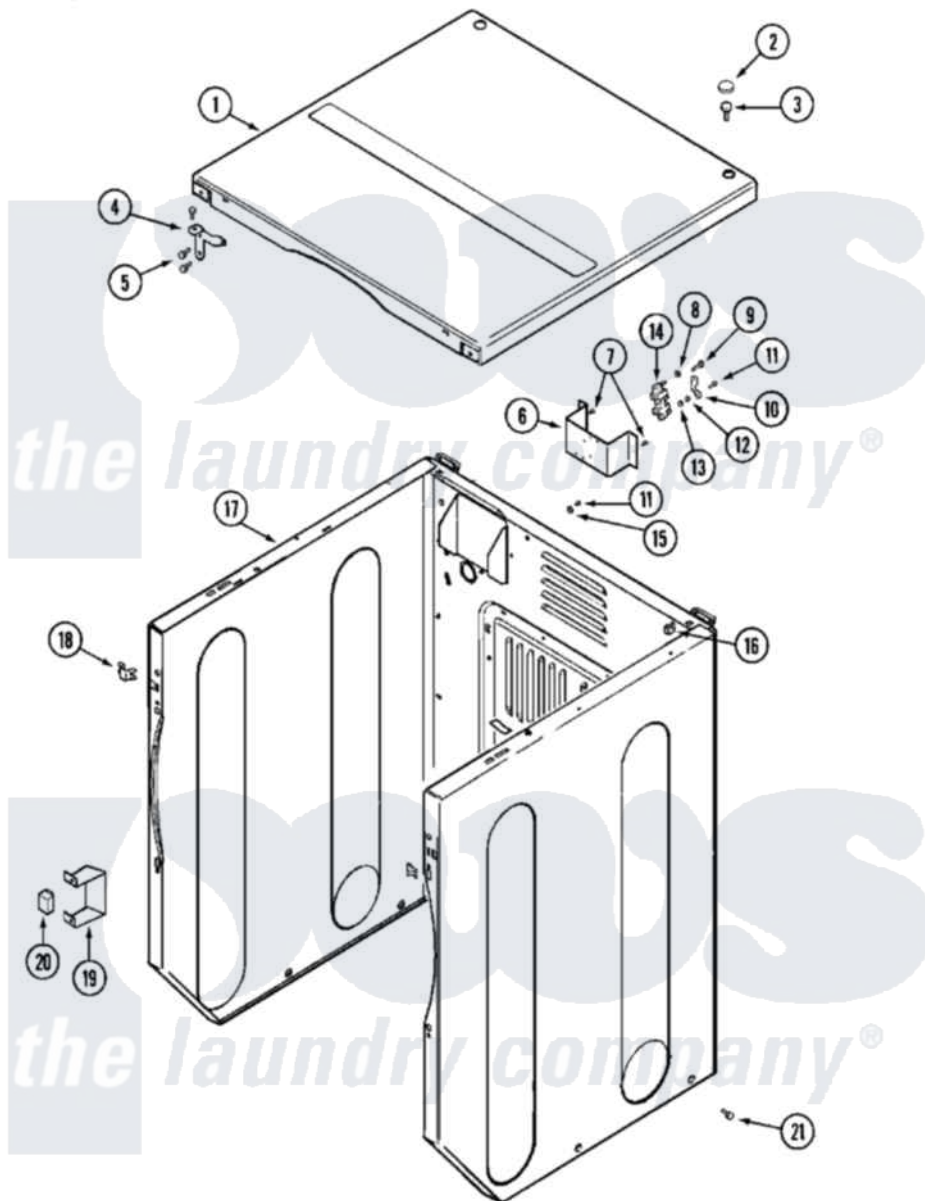

Maytag MLE15PRAZW 02 - CABINET-FRONT (UPPER)

Maytag Commercial Maytag MLE15PRAZW Dryer Parts Parts Diagram 02 - CABINET-FRONT (UPPER)
 Click on the part number to view part

Item	Original Part Number	Replaced By	Status	Part Description
001	22001995			Screw Note: Screw, Tumbler Front And Shroud
"	22001996	3370225		Screw
"	33001995	33002124		Cover, Top
"	33002058		Not Available	COVER, TOP (WHT)
"	33002062		Not Available	BACKUP, STRAIN RELIEF
"	Y314174			Terminal Cover - Canada
002	33001997			Plug, Hole
003	22001883	214354		Screw, Top Cover To Cabnt.
004	33001998			Bracket, Top Cover
"	33001999			Bracket, Top Cover
005	22001995			Screw Note: Screw, Tumbler Front And Shroud
006	33002059			Bracket, Terminal Block
"	NLA		Not Available	BRACKET, TERMINAL BLOCK---NA
007	22001995			Screw Note: Screw, Tumbler Front And Shroud

008	Y311270		Washer, Terminal Block
009	Y312209	W10001200	Screw
010	Y312184		Strap, Grounding
011	NLA	Not Available	SCREW, GROUND LUG
012	311484	112432	Nut
013	311093		Washer, Terminal Connection
014	33001244		Block, Terminal
015	NLA	Not Available	WASHER, GROUND LUG
016	22001502		Fastener, U-NUt
017	NLA	Not Available	CABINET (WHT)
018	33001980		Fastener, Access Panel
019	33002002		Bracket, Switch
"	Y251119	3177991	Screw
020	306398		Relay, Heater
021	213007		Xfor Cabinet See Cabinet, Back
022	33002265		Wire Harness, Main Upper