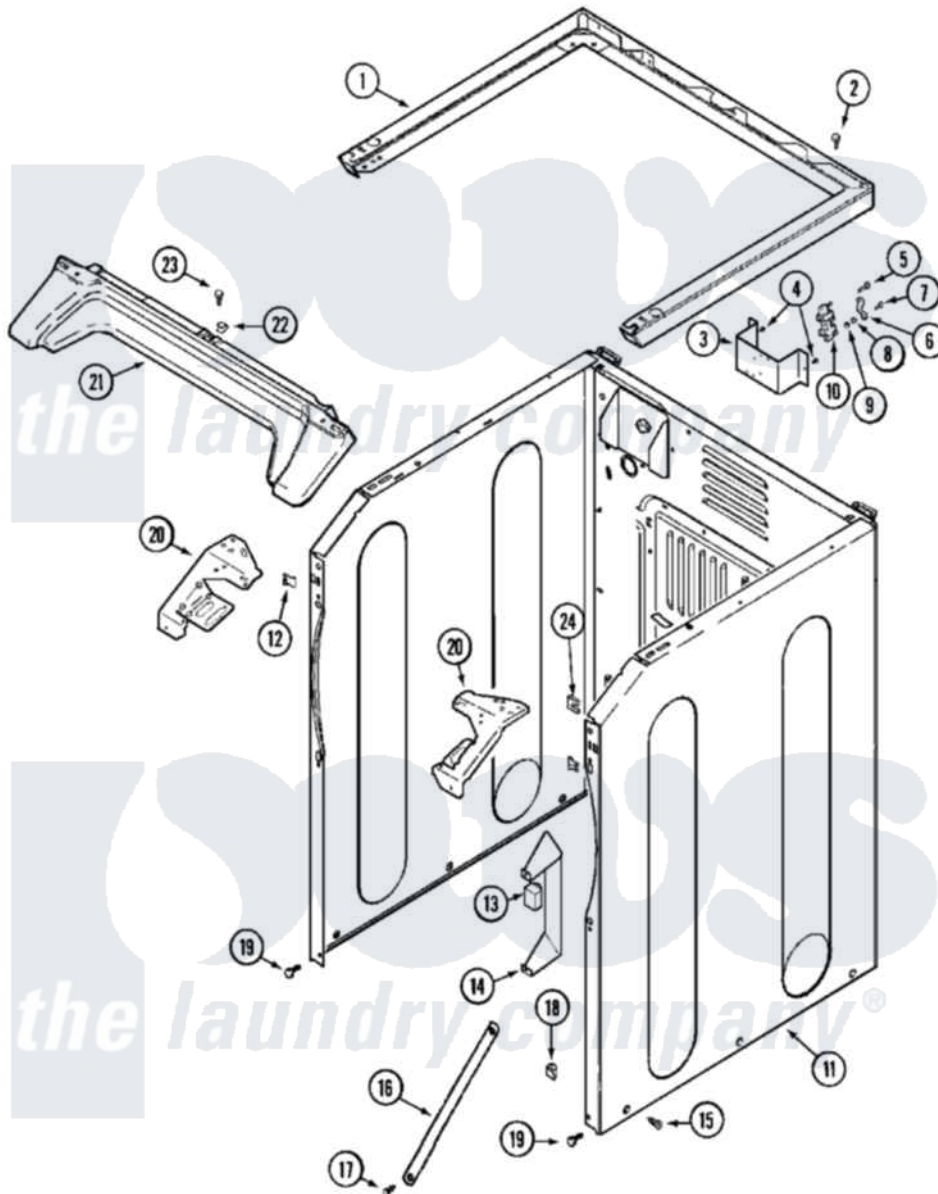

Maytag MLE15PRAZW 03 - CABINET-FRONT (LOWER)

Maytag Commercial Maytag MLE15PRAZW Dryer Parts Parts Diagram 03 - CABINET-FRONT (LOWER)
 Click on the part number to view part

Item	Original Part Number	Replaced By	Status	Part Description
001	33002005	33002963		Support, Weld Assembly
002	22001883	214354		Screw, Top Cover To Cabnt.
003	315471	22003298		Retainer, Wire
"	NLA		Not Available	BRACKET, TERMINAL BLOCK---NA
004	22001995			Screw Note: Screw, Tumbler Front And Shroud
005	Y312209	W10001200		Screw
006	Y312184			Strap, Grounding
007	NLA		Not Available	SCREW, GROUND STRAP
008	311484	112432		Nut
009	311093			Washer, Terminal Connection
010	33001244			Block, Terminal
011	22001995			Screw Note: Screw, Tumbler Front And Shroud
"	22002381			V-Bracket
"	22002382			Fastener, V-Bracket

"	22003639		Cabinet Assembly
"	33002626		Cabinet, Assembly
"	NLA	Not Available	CABINET (WHT)
012	22002049		Clip Note: Clip, Front Panel
013	22001078	3177991	Screw
"	306199		Relay, Heater
"	306398		Relay, Heater
014	314627		Bracket, Relays
015	213007		Xfor Cabinet See Cabinet, Back
"	22003409	213007	Xfor Cabinet See Cabinet, Back
016	22002259	22002767	Brace, Cross
017	22001995		Screw Note: Screw, Tumbler Front And Shroud
018	Y310376		Clip, Door Switch Harness
019	22001995		Screw Note: Screw, Tumbler Front And Shroud
020	33002009		Bracket, Corner
"	33002010	33002473	Bracket, Corner
"	33002095	33002474	Bracket, Corner
"	33002096		Bracket, Corner
021	33002011		Cover, Access
022	33002013		Fastener Clip, Access Cover
023	22001995		Screw Note: Screw, Tumbler Front And Shroud
024	213280	204439	Screw And Fstner Assembly
025	33002268		Wire Harness, Main
"	33002274		Wire Harness, Main
"	NLA	Not Available	WIRE HARNESS, MAIN (LWR)---NA
026	33001989		Retainer, Vault Switch