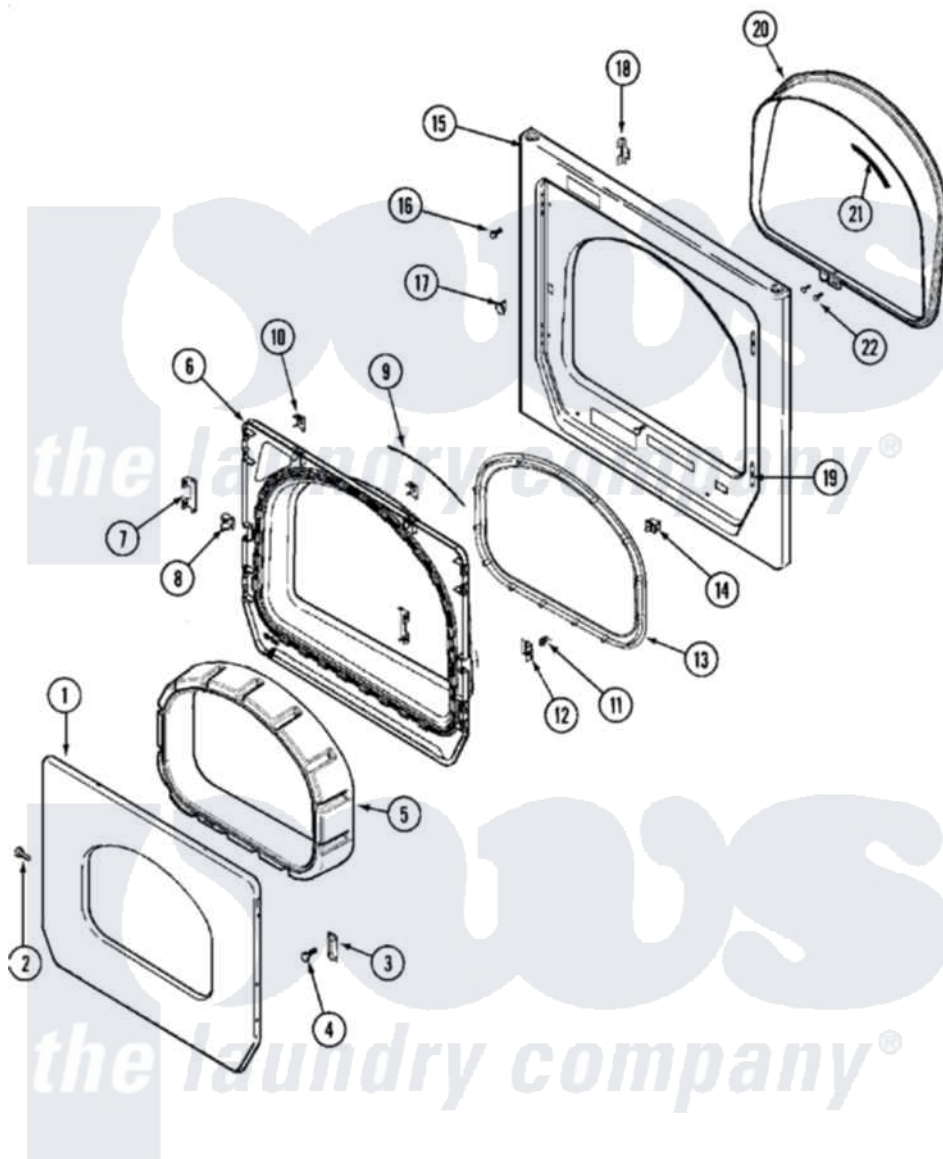

# Maytag MLE15PRAZW 04 - DOOR (UPPER)

Maytag Commercial Maytag MLE15PRAZW Dryer Parts Parts Diagram 04 - DOOR (UPPER)  
 Click on the part number to view part

Item	Original Part Number	Replaced By	Status	Part Description
001	<a href="#">33002015</a>			Door, Outer
002	<a href="#">22002063</a>			Screw No.8-18AB Wafer Head
003	<a href="#">33002017</a>			Hinge, Door
004	22002062	<a href="#">98006631</a>		Screw
005	22002300	<a href="#">9740848</a>		Screw, Mixing Valve Mounting
"	33002018	<a href="#">33002780</a>		Door Tunnel W` Handle
006	<a href="#">33002020</a>			Door, Inner W/Seal
007	<a href="#">22002038</a>			Clip, Door
008	<a href="#">33001763</a>			Plug, Inner Door
009	<a href="#">33002094</a>			Seal, Door
010	<a href="#">22002039</a>			Clip, Door
011	<a href="#">33001761</a>			Strike, Door
012	<a href="#">33001793</a>			Bracket, Strike
013	33002022	<a href="#">33002607</a>		Lens, Door
"	<a href="#">33002607</a>			Lens, Door
014	33001509	<a href="#">W10169313</a>		Switch-Dor

015	33001711	<a href="#">33002936</a>	Medallion-
"	33002051		Not Available
"	<a href="#">33002081</a>		SCREW, FRONT PANEL
016	33001486	<a href="#">98008544</a>	Panel, Front
017	33001791	<a href="#">306436</a>	Screw
018	<a href="#">33002025</a>		Door Latch Kit--W
019	<a href="#">33001175</a>		Twin Speednut
020	<a href="#">33002026</a>		Cover, Hinge Hole
021	<a href="#">33001767</a>		Extension, Tumbler Front
022	33001855	<a href="#">33002917</a>	Seal, Shroud
			Screw, No.10-16