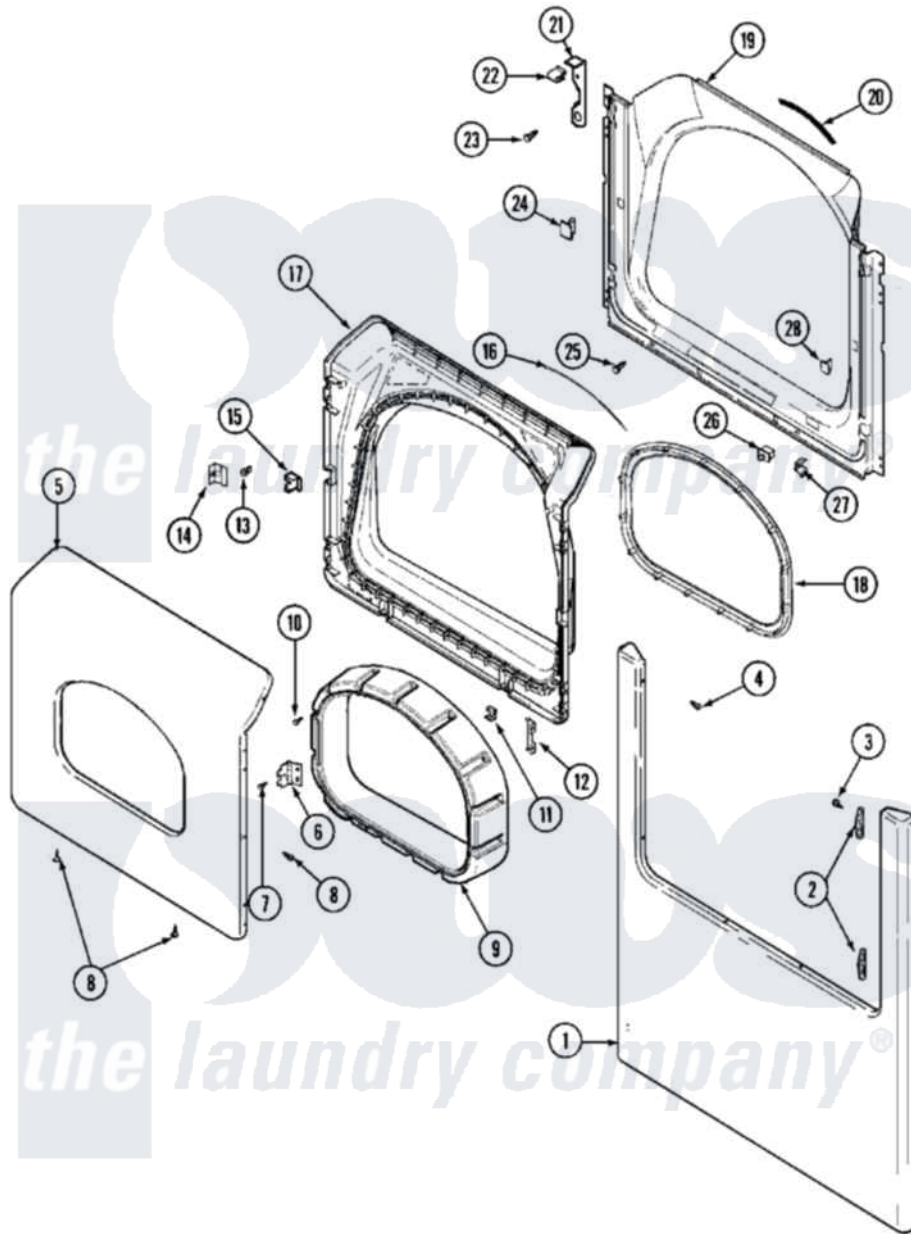

Maytag MLE15PRAZW 05 - DOOR (LOWER)

Maytag Commercial Maytag MLE15PRAZW Dryer Parts Parts Diagram 05 - DOOR (LOWER)
 Click on the part number to view part

Item	Original Part Number	Replaced By	Status	Part Description
001	22002087		Not Available	PANEL, FRONT (WHT)
"	22002241	22002836		Panel, Front
002	33001764			Cover, Hinge Hole
003	33001846			Screw, Hinge Hole Cover
004	22002243			Screw, Front Panel And Hinge
005	33002028			Door, Outer
006	33001759			Hinge, Door
007	22002062	98006631		Screw
008	22002063			Screw No.8-18AB Wafer Head
009	33002018	33002780		Door Tunnel W` Handle
010	22002300	9740848		Screw, Mixing Valve Mounting
011	22002039			Clip, Door
012	22002038			Clip, Door
013	33001761			Strike, Door
014	33001793			Bracket, Strike
015	33001763			Plug, Inner Door

016	33002094		Seal, Door
017	33002030		Door, Inner
018	33002022	33002607	Lens, Door
019	33001778		Shroud
020	33001767		Seal, Shroud
021	22002991		Kit, Access Cover Hook
022	33002037		Fastener, Access Cover Hook
023	22001995		Screw Note: Screw, Tumbler Front And Shroud
024	33001791	306436	Door Latch Kit--W
025	33001768		Screw, Shroud Note: Screw, Shroud And Outlet Duct
026	33001509	W10169313	Switch-Dor
027	33001760		Bracket, Hinge
028	Y304578	LA-1003	Door Catch Kit