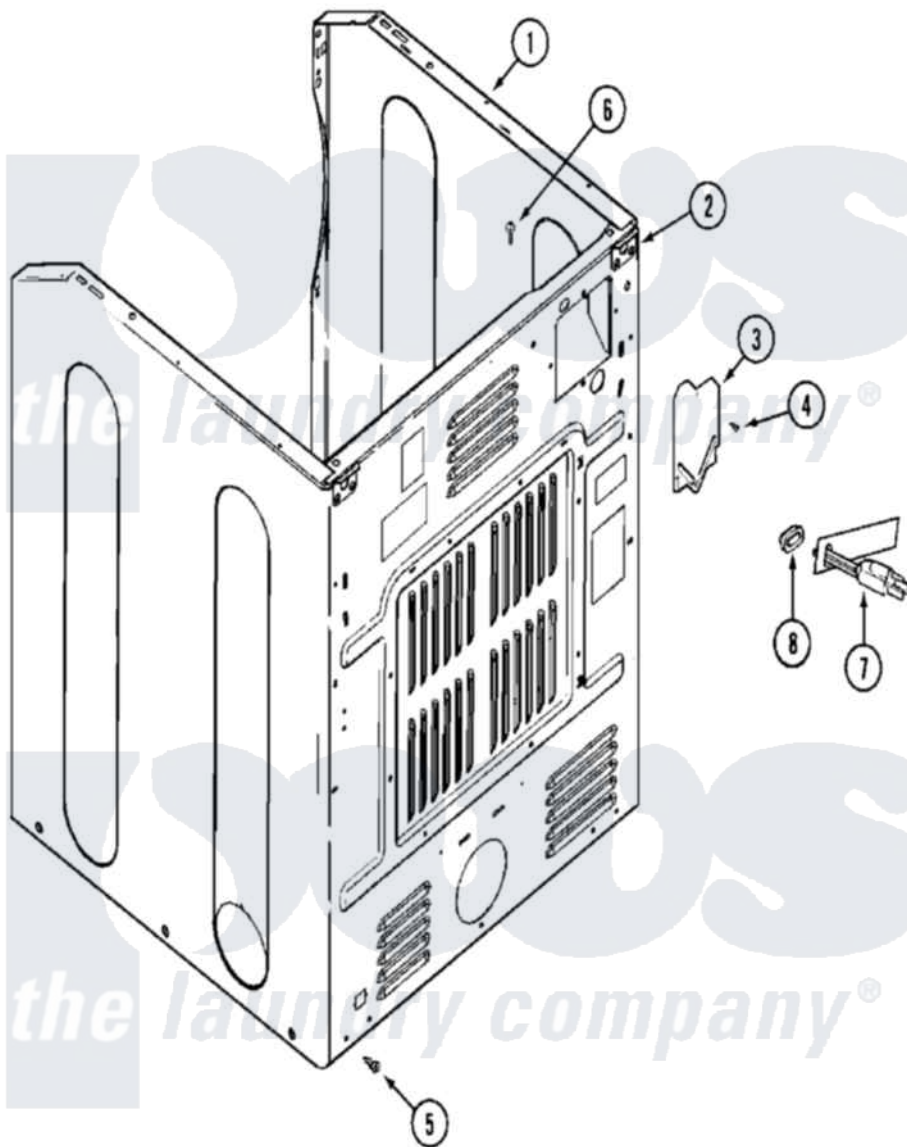

Maytag MLE15PRAZW 06 - CABINET-REAR

Maytag Commercial Maytag MLE15PRAZW Dryer Parts Parts Diagram 06 - CABINET-REAR
 Click on the part number to view part

Item	Original Part Number	Replaced By	Status	Part Description
001	215950			(UPPER CABINET)
"	22001995			Screw Note: Screw, Tumbler Front And Shroud
"	22002381			V-Bracket
"	22002382			Fastener, V-Bracket
"	33002626			Cabinet, Assembly
"	NLA		Not Available	CABINET (WHT-LWR)
"	NLA		Not Available	PLUG, HOLE
"	Y310376			Clip, Door Switch Harness
002	22001995			Screw Note: Screw, Tumbler Front And Shroud
"	22003367	22004095		Hinge, Plastic
"	NLA		Not Available	BRACKET, CABINET HINGE (LWR)
003	33001795			Cover, Terminal Block
004	22001995			Screw Note: Screw, Tumbler Front And Shroud
005	22001995			Screw Note: Screw, Tumbler

003

[22001993](#)

Front And Shroud

006

210186

[3370225](#)

Screw

007

208784

[22003062](#)

Cord, Power

008

[211881](#)

Grommet, Cord Part Not Used-
Gas Models Only