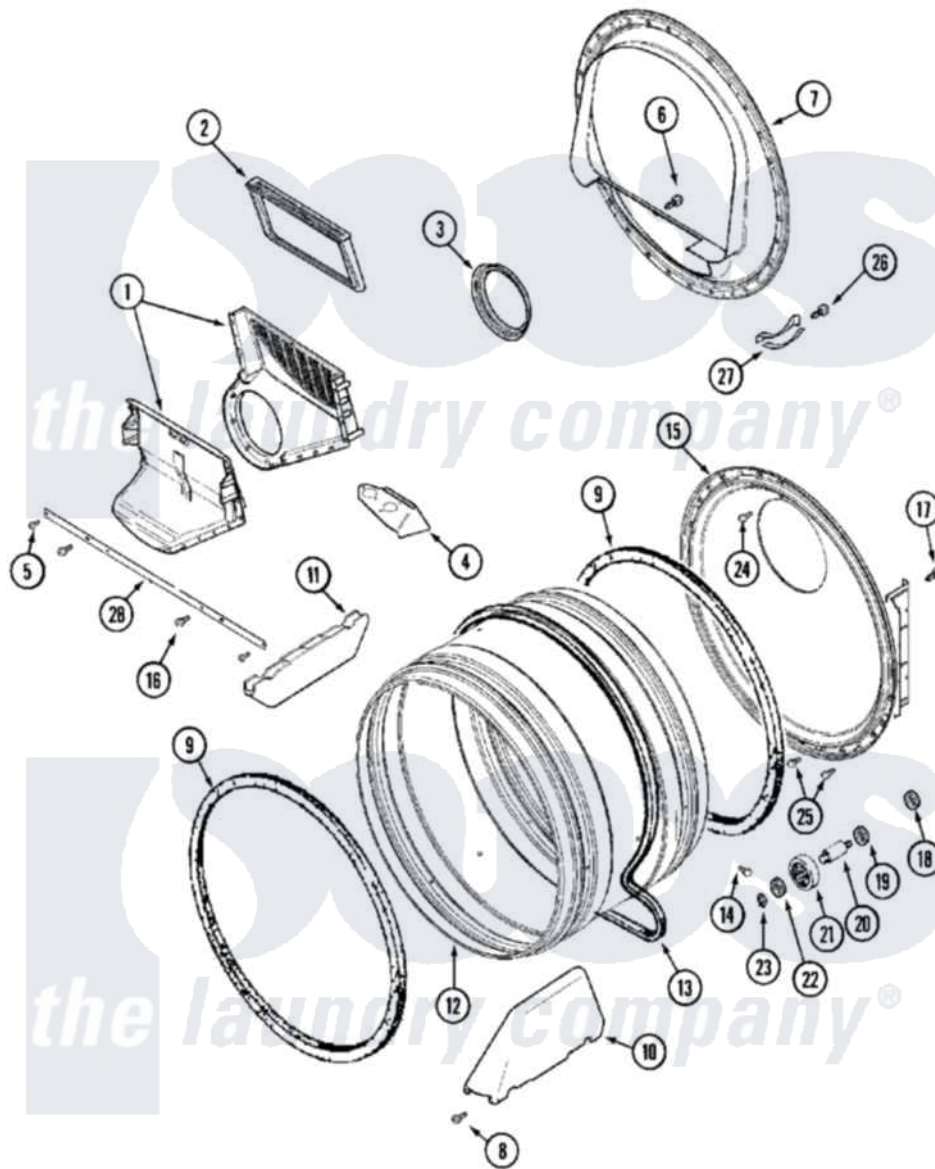

# Maytag MLE15PRAZW 07 - TUMBLER

Maytag [Commercial Maytag MLE15PRAZW Dryer Parts](#) Parts Diagram 07 - TUMBLER  
 Click on the part number to view part

Item	Original Part Number	Replaced By	Status	Part Description
001	<a href="#">33001799</a>			Outlet Duct Assembly Note: Outlet Duct Assembly
002	33001804	<a href="#">33002790</a>		Lint Filter
003	33001758	<a href="#">33002560</a>		Seal, Blower
004	<a href="#">33001837</a>			Cover, Thermostat
005	<a href="#">22001995</a>			Screw Note: Screw, Tumbler Front And Shroud
006	NLA		Not Available	SCREW, OUTLET DUCT
007	<a href="#">33001802</a>			Front, Tumbler
008	33001855	<a href="#">33002917</a>		Screw, No.10-16
009	<a href="#">33001807</a>			Seal, Tumbler
010	<a href="#">33002032</a>			Baffle
011	<a href="#">33001755</a>			Baffle
012	33001794	<a href="#">33001889</a>		Tumbler
013	33001777	<a href="#">33002535</a>		V-Belt
014	33001788	<a href="#">33002973</a>		Screw, No.9-15 X 1.00 Hx WS
015	<a href="#">33001801</a>			Back, Tumbler

016	<a href="#">33001768</a>		Screw, Shroud Note: Screw, Shroud And Outlet Duct
017	<a href="#">22001995</a>		Screw Note: Screw, Tumbler Front And Shroud
018	<a href="#">33001443</a>		Nut, Hex
019	Y313347	<a href="#">312535</a>	Washer, Vault Mounting Brk.
020	Y312948	<a href="#">6-3129480</a>	Shaft- Tumbler
021	Y303373	<a href="#">12001541</a>	Drum Roller/Washer Assembly--W
022	<a href="#">312535</a>		Washer, Vault Mounting Brk.
023	410233	<a href="#">9703438</a>	Ring-Retrn
024	<a href="#">210932</a>		Screw, No.8 X 9/16 Ctsk Note: Screw, Inlet Duct
025	22001996	<a href="#">3370225</a>	Screw
026	<a href="#">210720</a>		Rivet, Bearing To Tumbler Fmt
027	<a href="#">306508</a>		Tumbler Bearing Kit ---W
028	<a href="#">33002039</a>		Brace, Tumbler Front