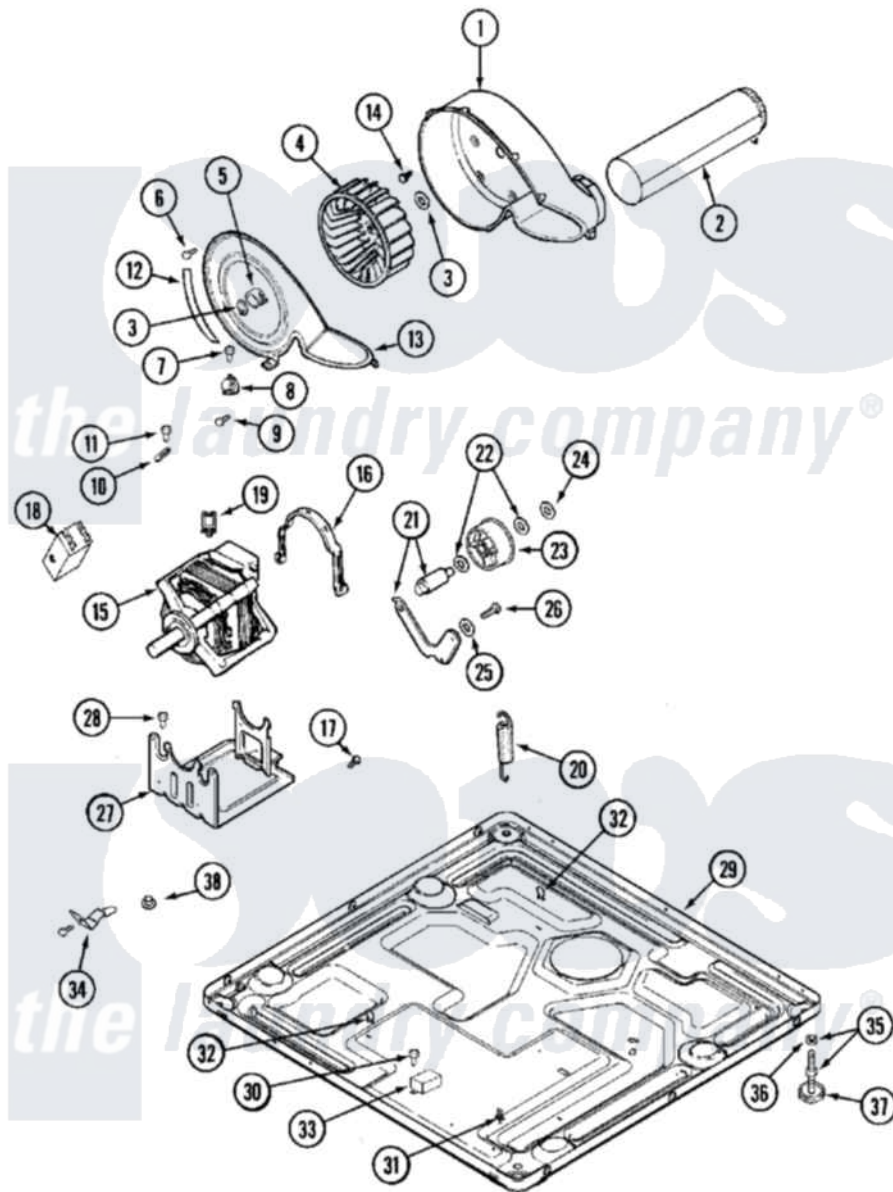

Maytag MLE15PRAZW 08 - MOTOR DRIVE

Maytag Commercial Maytag MLE15PRAZW Dryer Parts Parts Diagram 08 - MOTOR DRIVE
 Click on the part number to view part

Item	Original Part Number	Replaced By	Status	Part Description
001	33001789			Housing, Blower
002	22001995			Screw Note: Screw, Tumbler Front And Shroud
"	33001800			Duct Assembly, Exhaust
003	410233	9703438		Ring-Retrn
004	33001790			Wheel, Blower
005	312967			Clamp, Blower Housing
006	33001855	33002917		Screw, No.10-16
007	Y313561			Screw---NA
008	303392			Thermostat, Cycling
"	33303391			Thermostat, Cycling
009	22001996	3370225		Screw
010	33001762			Fuse, Thermal
011	NLA		Not Available	SCREW, THERMAL CUT-OFF
012	NLA		Not Available	SEAL, BLOWER COVER
013	33001796	33002711		Cover, Blower Housing
014	314818	1163839		Screw