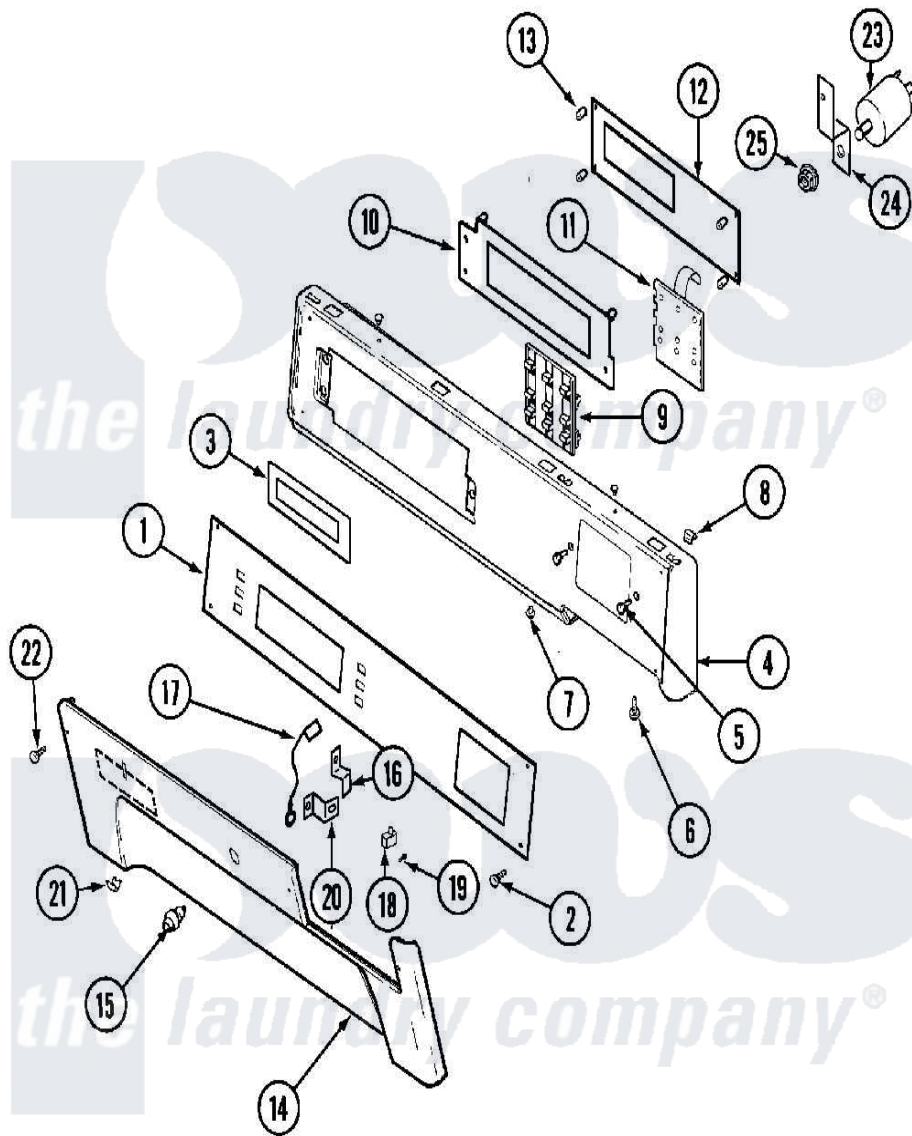

Maytag MLE19PDAGW 01 - CONTROL PANEL (DRYER)

Maytag Commercial Maytag MLE19PDAGW Dryer Parts Parts Diagram 01 - CONTROL PANEL (DRYER)
 Click on the part number to view part

Item	Original Part Number	Replaced By	Status	Part Description
001	33002148	33002960		Facia, Commerical W/D - PD
002	215506			Screw, Control Panel Overlay
003	33002150	W10133268		Cover, Display
004	33002003			Fastener Clip, Control Panel
"	33002149			Panel, Control
005	22002062	98006631		Screw
"	910186	99002757		Screw
006	215506			Screw, Control Panel Overlay
007	33001132	33002342		Plug, Sifht Hole
008	33001977			Fastener, Control Panel
009	33002178			Switch, Push Button
010	33002155			Plate, Control Mounting
011	33002507	W10133278		Membrane Switch Assembly
012	33002509	33002513		Circuit Board Assembly
"	33002513			Circuit Board Assembly
013	33001204			Stand-Off, Ccontrol Board

"	912077		Locknut, Reader Harness
014	33001978		Panel, Access
015	Y206081	W10116737	Lock
016	213750	W10133266	Cam-Lock
017	33001981		Wire, Ground
018	22003063		Shield, Programming Switch
"	22003064		Switch, Sensor - Export
019	912012	3400409	Screw
020	33001982		Bracket, Switch Mounting
021	33001980		Fastener, Access Panel
"	33002004		Clip, Fastener
022	215506		Screw, Control Panel Overlay
023	22002782		Pad, Foam
"	22003047		Filter, Power Line
"	22003050		Wire, Ground
"	22003817	3370225	Screw
"	22003858		EMI Suppression Filter, 16a
024	22003048	22003602	Bracket- P
025	22003049	22003725	Nut, 8mm
026	22001995		Screw Note: Screw, Tumbler Front And Shroud
"	33002060		Bracket, Security
"	NLA	Not Available	NUT, SECURITY
027	33002506		Harness, Wire
"	33002512		Harness, Wire