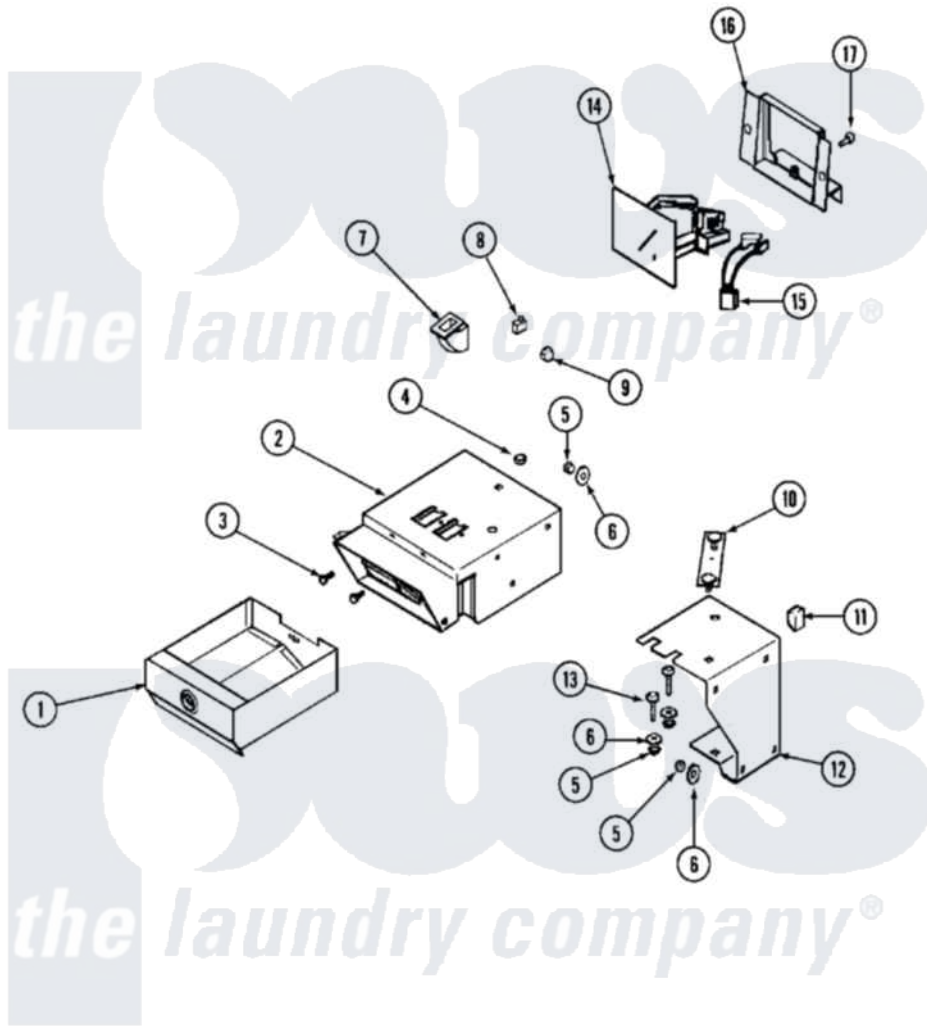

# Maytag MLE19PDAGW 02 - CONTROL CENTER (DRYER)

Maytag Commercial Maytag MLE19PDAGW Dryer Parts Parts Diagram 02 - CONTROL CENTER (DRYER)  
 Click on the part number to view part

Item	Original Part Number	Replaced By	Status	Part Description
001	<a href="#">Y33001983</a>			Box, Coin
002	<a href="#">Y33001986</a>			Vault, Coin
003	<a href="#">33002683</a>	<a href="#">694091</a>		Trim, Side Right Hand
004	<a href="#">Y052740</a>	<a href="#">62739</a>		Nut, Lock
005	<a href="#">Y052734</a>			Nut, Carrage Bolts And Bracket
006	<a href="#">312535</a>			Washer, Vault Mounting Brk.
"	NLA		Not Available	WASHER, VAULT MOUNTING BRK.
007	<a href="#">314635</a>			Chute, Coin
008	<a href="#">22002536</a>			Switch, Sensor
"	<a href="#">33001989</a>			Retainer, Vault Switch
009	NLA		Not Available	NUT, CAGE
010	22001810		Not Available	STRAP, MOUNTING
011	<a href="#">33001989</a>			Retainer, Vault Switch
012	<a href="#">33001990</a>			Bracket, Mounting Vault
013	<a href="#">33001991</a>			Bolt, Carriage

014	<a href="#">216200</a>		Face Plate Return Button
"	22001873	<a href="#">22004112</a>	Coin Drop Greenwald Us.25
"	<a href="#">33002510</a>		Plate, Cover
015	<a href="#">22001965</a>		Optic Switch Assembly
"	<a href="#">314665</a>		Screw, Switch Assembly
016	<a href="#">33001992</a>		Bracket, Coin Drop Mount.
017	212707	<a href="#">3196385</a>	Screw
"	<a href="#">910181</a>		Lockwasher, Terminal Block