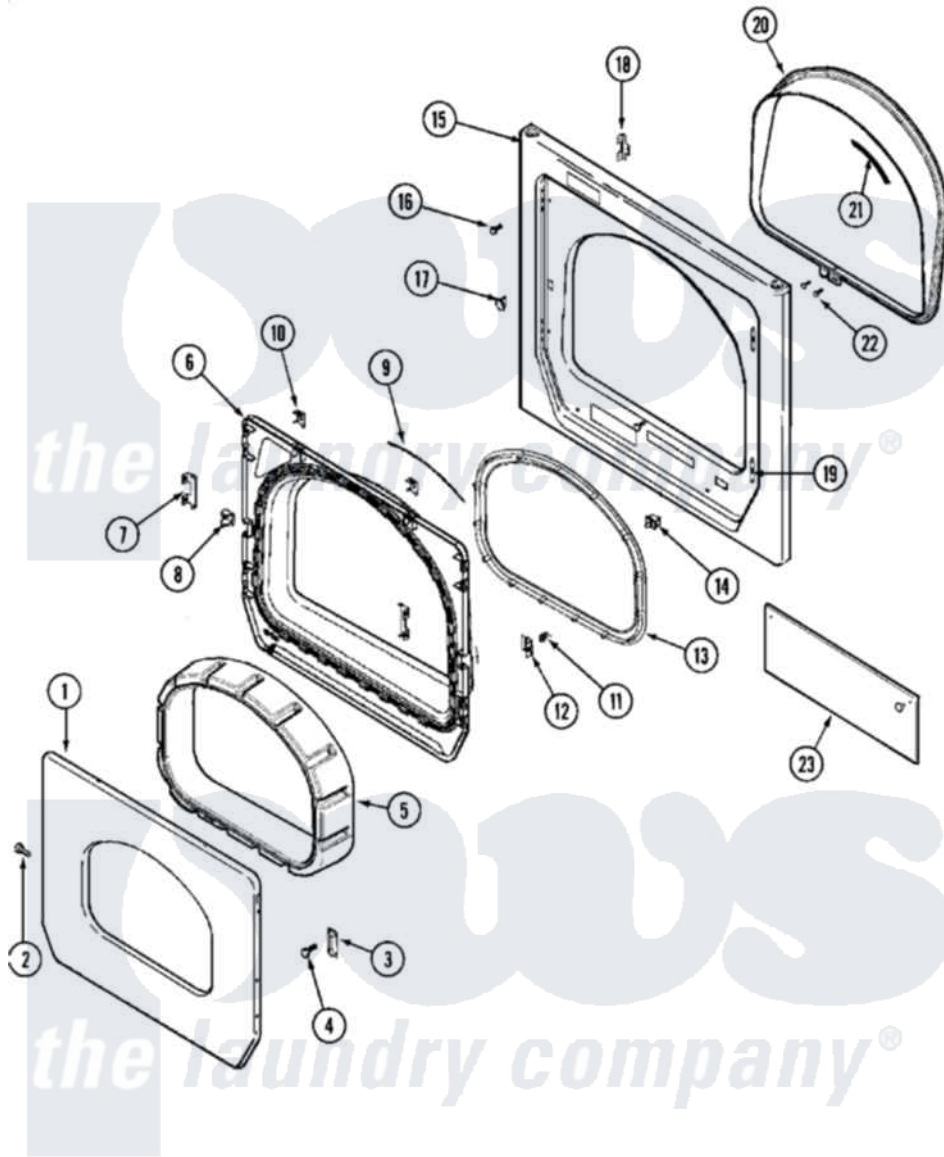

Maytag MLE19PDAGW 03 - DOOR (DRYER)

Maytag [Commercial Maytag MLE19PDAGW Dryer Parts](#) Parts Diagram 03 - DOOR (DRYER)
 Click on the part number to view part

Item	Original Part Number	Replaced By	Status	Part Description
001	33002015			Door, Outer
002	22002063			Screw No.8-18AB Wafer Head
003	33002017			Hinge, Door
004	22002062	98006631		Screw
005	22002300	9740848		Screw, Mixing Valve Mounting
"	33002018	33002780		Door Tunnel W` Handle
006	33002020			Door, Inner W/Seal
007	22002038			Clip, Door
008	33002111	33001763		Plug, Inner Door
009	33002094			Seal, Door
010	22002039			Clip, Door
011	33001761			Strike, Door
012	33002110	33001793		Bracket, Strike
013	33002022	33002607		Lens, Door
"	33002607			Lens, Door
014	33002166			Switch, Door

015	33001711	33002936	Medallion-
"	33002051		Not Available
	33002130	33002081	SCREW, FRONT PANEL
"	33002130	33002081	Panel, Front
016	33001486	98008544	Screw
017	33001791	306436	Door Latch Kit--W
018	33002025		Twin Speednut
019	33001175		Cover, Hinge Hole
020	33002026		Extension, Tumbler Front
021	33001767		Seal, Shroud
022	33001855	33002917	Screw, No.10-16
023	33002048		Fastener, Push
"	33002183		Shield, Control Panel