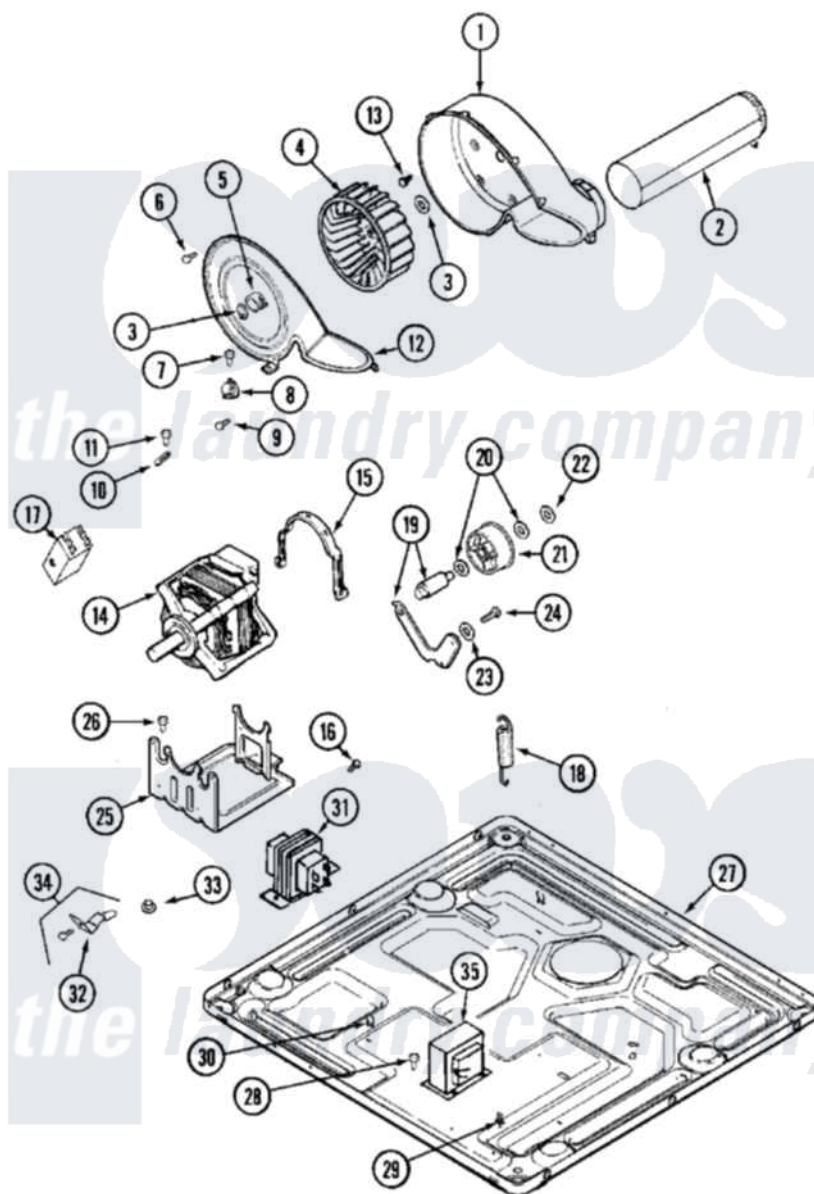

# Maytag MLE19PDAGW 06 - MOTOR DRIVE (DRYER)

Maytag [Commercial Maytag MLE19PDAGW Dryer Parts](#) Parts Diagram 06 - MOTOR DRIVE (DRYER)  
 Click on the part number to view part

Item	Original Part Number	Replaced By	Status	Part Description
001	<a href="#">33001789</a>			Housing, Blower
002	<a href="#">22001995</a>			Screw Note: Screw, Tumbler Front And Shroud
"	<a href="#">33002185</a>			Duct Assembly, Exhaust
003	410233	<a href="#">9703438</a>		Ring-Retrn
004	<a href="#">33001790</a>			Wheel, Blower
"	<a href="#">33002797</a>			Wheel, Blower
005	<a href="#">312967</a>			Clamp, Blower Housing
006	33001855	<a href="#">33002917</a>		Screw, No.10-16
007	<a href="#">Y313561</a>			Screw----NA
008	<a href="#">303392</a>			Thermostat, Cycling
"	<a href="#">33303391</a>			Thermostat, Cycling
009	22001996	<a href="#">3370225</a>		Screw
010	<a href="#">33001762</a>			Fuse, Thermal
011	22001996	<a href="#">3370225</a>		Screw
012	33001796	<a href="#">33002711</a>		Cover, Blower Housing
013	314818	<a href="#">1163839</a>		Screw