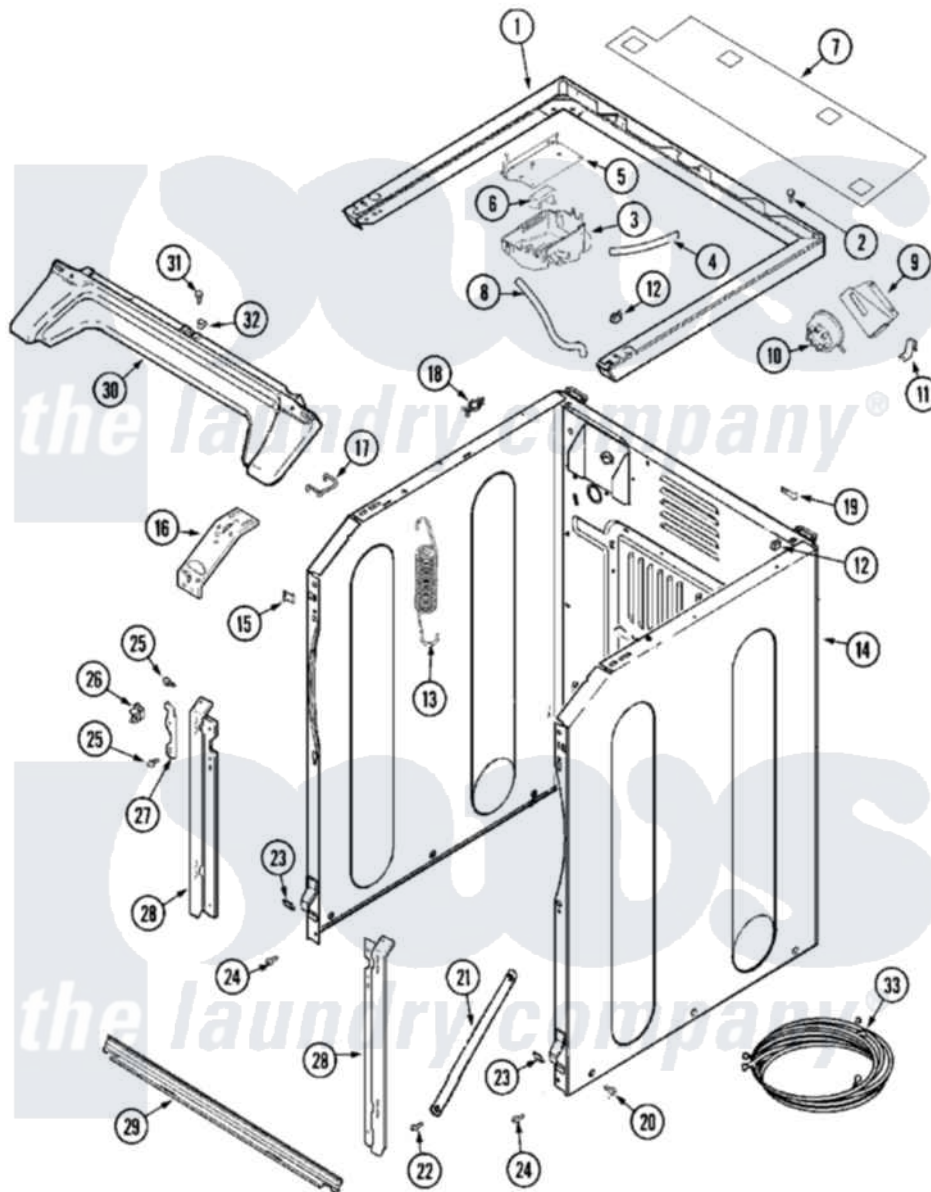

Maytag MLE19PDAGW 07 - CABINET-FRONT (WASHER)

Maytag Commercial Maytag MLE19PDAGW Dryer Parts Parts Diagram 07 - CABINET-FRONT (WASHER)
 Click on the part number to view part

Item	Original Part Number	Replaced By	Status	Part Description
001	33002187	33002963		Support, Weld Assembly
002	22001883	214354		Screw, Top Cover To Cabnt.
003	22002439	33002775		Vent, Tub
"	33001855	33002917		Screw, No.10-16
004	22002464			Hose, Vent
005	33002189			Bracket, Vent Mounting
"	33002190			SCrew, C BraCe, BraCket, Cabinet
006	22002440			Deflector, Vent
007	33002191			Wire Shield
"	33002192			Clip, Shield
008	205161	489503		Clamp
"	33002193			Hose, Shower
009	33002188			Support, Pressure Switch
"	Y310376			Clip, Door Switch Harness
010	22002048	22002921		Switch- Pr
				Clip, Unbalance Switch