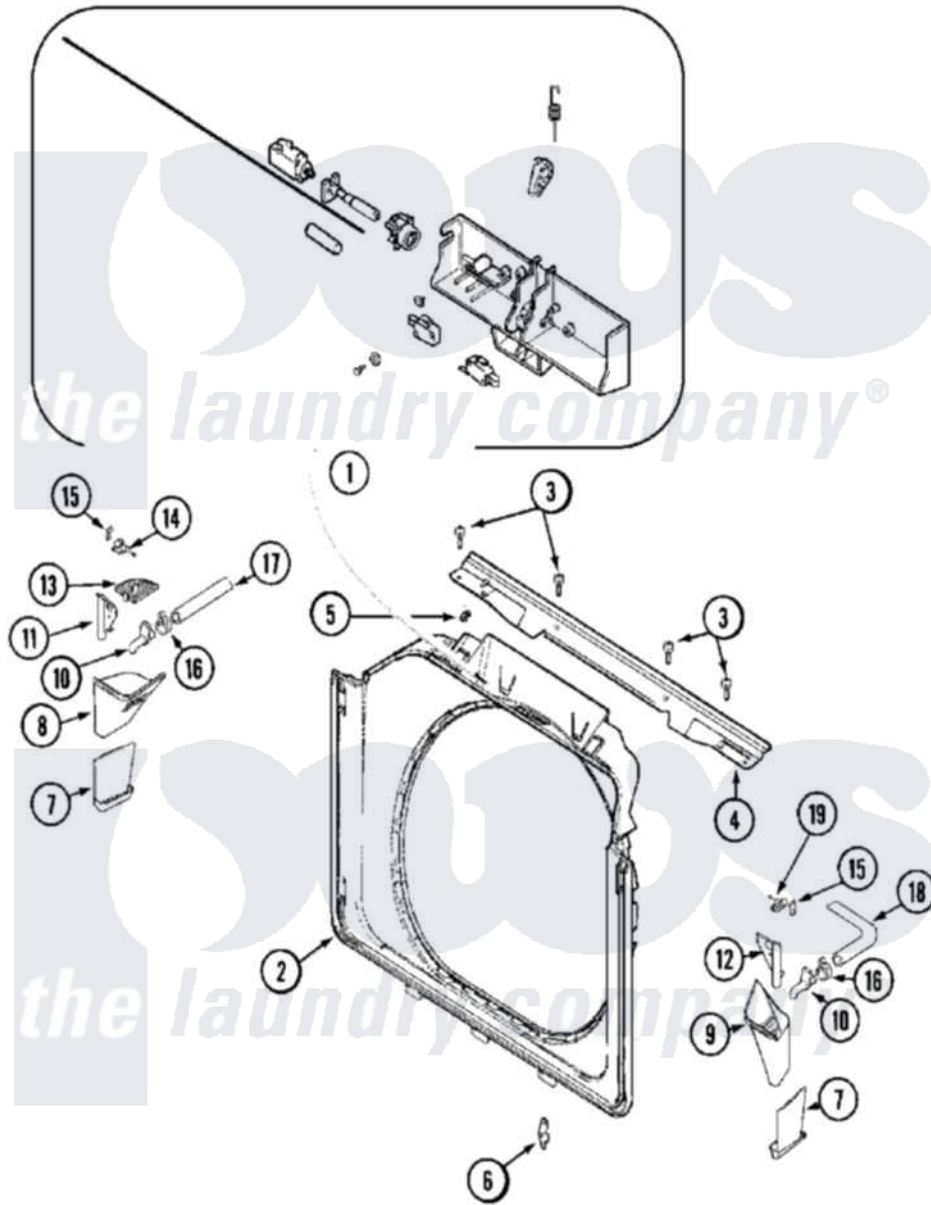

Maytag MLE19PDAGW 08 - DOOR SHROUD & DOOR LATCH ASSEMBLY (WASH)

Maytag [Commercial Maytag MLE19PDAGW Dryer Parts](#) Parts Diagram 08 - DOOR SHROUD & DOOR LATCH ASSEMBLY (WASH)

[Click on the part number to view part](#)

Item	Original Part Number	Replaced By	Status	Part Description
001	22002957			Cover, Latch Assembly
"	NLA		Not Available	MECHANISM, DOOR LATCH
002	22002506			Shroud And Dispenser Hose
"	22003653			Retainer, Dispenser Hose
003	22001995			Screw Note: Screw, Tumbler Front And Shroud
004	22003908			Vapor Barrier
"	33002202	33002477		Support, Door Lock
"	33002203			Clip, Hose
005	22002014			Clip, Harness To Support
006			Not Available	
"	22002095	12001994		Cover
"	33001764			Cover, Hinge Hole
"	33001787			Screw, Hinge Note: Screw, Hinge Hole Cover

007	33002195		Grate, Overflow
"	33002196		Grate, Overflow
008	33002197		Cup, Bleach Dispenser
009	33002198		Cup, Fabric Softener Dispenser
010	33002199		Spout, Dispenser Fill
011	33002200		Cap, Bleach Dispenser
012	33002201		Cap, Fabric Softener
013	33002204		Screen, Bleach Cup
014	22002230	400021-1	Screw
"	33002205		Retainer, Bleach Cup
015	33002206		Fastener, J Type
016	205161	489503	Clamp
017	22003653		Retainer, Dispenser Hose
"	33002207		Hose, Bleach
018	22003653		Retainer, Dispenser Hose
"	33002208		Hose, Fabric Softener
019	22002230	400021-1	Screw
"	33002209		Retainer, Fabric Softener
020	22002484	Not Available	LABEL, BLEACH
"	22002485	Not Available	LABEL, FABRIC SOFTENER
"	22002486	Not Available	LABEL, LOADING INSTRUCTIONS
"	22002487	Not Available	LABEL, ADD DETERGENT