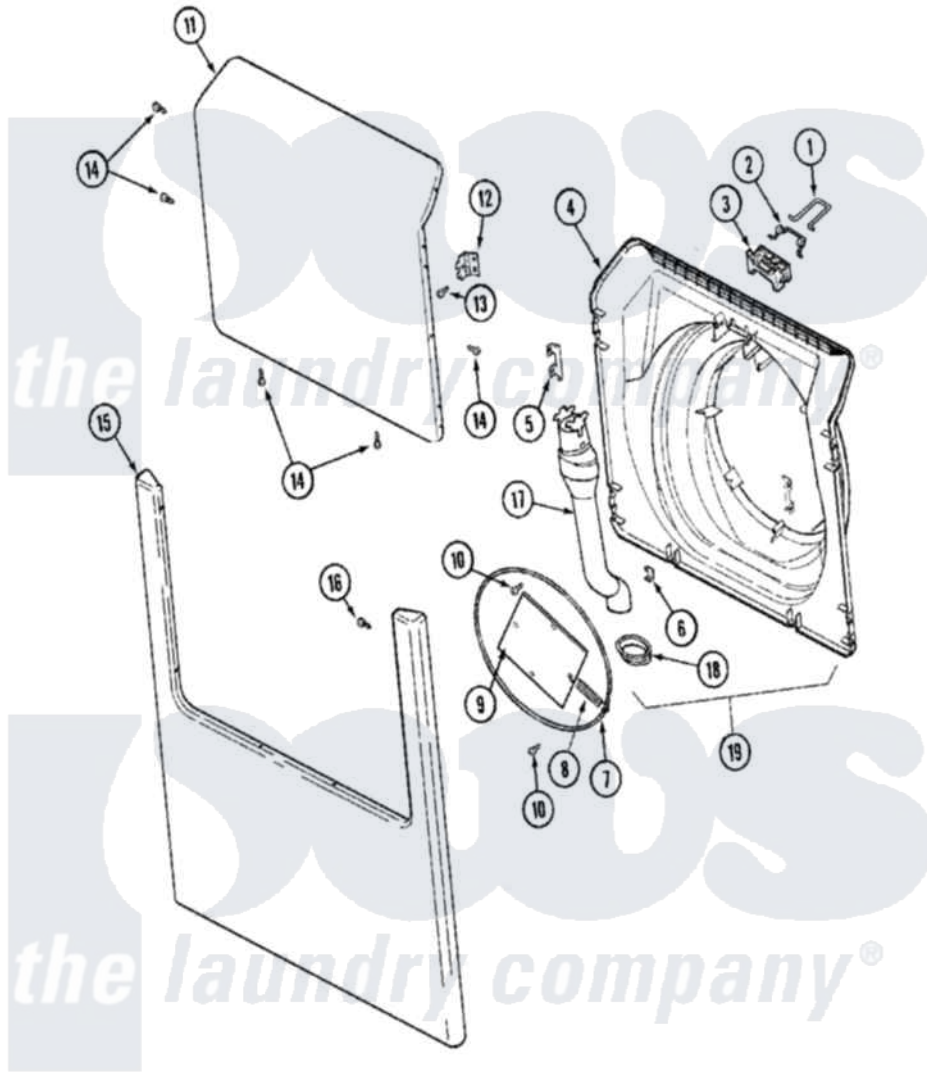

# Maytag MLE19PDAGW 09 - DOOR & FRONT PANEL (WASHER)

Maytag Commercial Maytag MLE19PDAGW Dryer Parts Parts Diagram 09 - DOOR & FRONT PANEL (WASHER)  
 Click on the part number to view part

Item	Original Part Number	Replaced By	Status	Part Description
001	22002002	<a href="#">22003222</a>		Hoop, Lock
002	<a href="#">22002003</a>			Spring, Latch
003	<a href="#">22002168</a>			Support, Lock Hoop
004	22002539	<a href="#">22003083</a>		Liner, Door Assembly W/Vent
"	22003076	<a href="#">22003083</a>		Liner, Door Assembly W/Vent
"	<a href="#">22003800</a>			Inner Door/Vented
005	<a href="#">22002038</a>			Clip, Door
006	<a href="#">22002039</a>			Clip, Door
007	<a href="#">22002104</a>			Frame, Wire
"	W10124350		Not Available	NOT REQUIRED
008	<a href="#">22002356</a>			Spring, Plate
"	W10124350		Not Available	NOT REQUIRED PART OR SEE NOTE
009	<a href="#">22002094</a>			Frame, Wire
"	W10124350		Not Available	NOT REQUIRED PART OR SEE NOTE
010	<a href="#">22002007</a>			Screw, Wire Frame

"	W10124350	Not Available	NOT REQUIRED PART OR SEE NOTE
011	<a href="#">22001979</a>		Door, Outer
012	22002000	<a href="#">22002798</a>	Hinge, Door
"	NLA	Not Available	Hinge w/no offset
013	22002062	<a href="#">98006631</a>	Screw
014	<a href="#">22002063</a>		Screw No.8-18AB Wafer Head
015	22002241	<a href="#">22002836</a>	Panel, Front
016	<a href="#">22002243</a>		Screw, Front Panel And Hinge
"	<a href="#">22002244</a>		Clip, Grounding
017	22002990	<a href="#">22003850</a>	Vent Tube Assembly
018	<a href="#">22003075</a>		Grommet, Vent Tube
019	<a href="#">22003083</a>		Liner, Door Assembly W/Vent