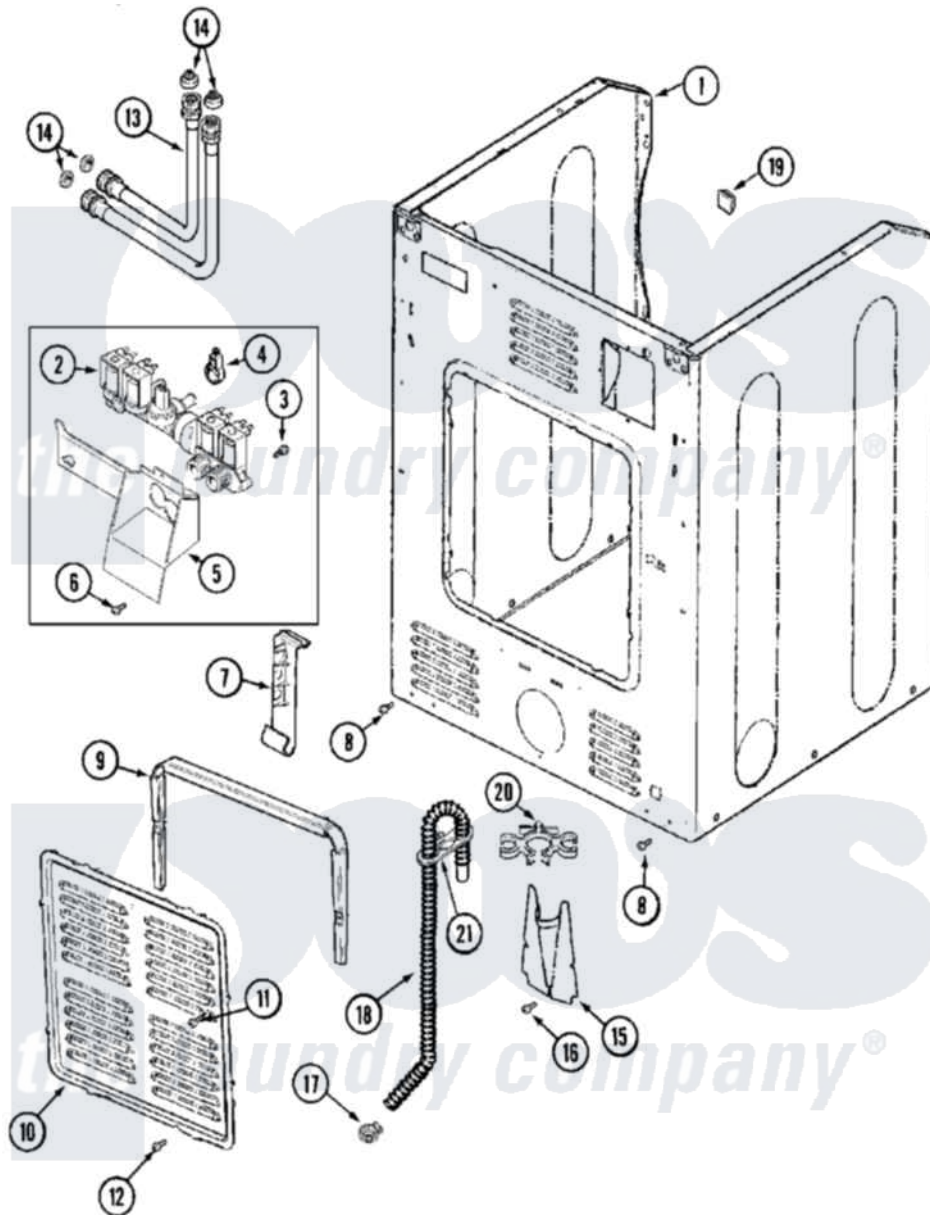

Maytag MLE19PDAGW 10 - CABINET-REAR (WASHER)

Maytag Commercial Maytag MLE19PDAGW Dryer Parts Parts Diagram 10 - CABINET-REAR (WASHER)
 Click on the part number to view part

| Item | Original Part Number | Replaced By | Status | Part Description |
|------|--------------------------|--------------------------|---------------|---|
| 001 | 22001995 | | | Screw Note: Screw, Tumbler Front And Shroud |
| " | 22002548 | 22003639 | | Cabinet Assembly |
| " | 22003367 | 22004095 | | Hinge, Plastic |
| " | NLA | | Not Available | CABINET ASSY. (WHT) |
| 002 | 22002903 | | | Valve, Water |
| 003 | 22002436 | | | Screw, Water Valve Bracket |
| 004 | 205161 | 489503 | | Clamp |
| 005 | 33002212 | | | Bracket, Water Valve |
| 006 | 22001996 | 3370225 | | Screw |
| 007 | 33002213 | | | Rack, Hose |
| 008 | 22001995 | | | Screw Note: Screw, Tumbler Front And Shroud |
| 009 | 22002022 | | | Spacer, Access Panel |
| 010 | 22002092 | | | Panel, Access |
| 011 | 22002295 | 67006908 | | Screw, Ice Rack |
| 012 | 22001996 | 3370225 | | Screw |

| | | | |
|-----|--------------------------|--------------------------|---|
| 013 | 208100 | 76313 | Hosefill |
| 014 | Y013783 | | Washer, Inlet Hose |
| 015 | 22002093 | 22002704 | Cover, Drain Hose |
| 016 | 22001995 | | Screw Note: Screw, Tumbler Front And Shroud |
| 017 | 22001984 | 285655 | Clamp, Hose |
| 018 | 12001659 | 12001807 | Drain Hose Kit |
| " | 22002891 | 12001807 | Drain Hose Kit |
| " | 22002893 | 8539404 | Tie-Wire |
| 019 | NLA | Not Available | PLUG, HOLE |
| 020 | 22002932 | | Clip, Drain Hose |
| 021 | 22002892 | | Retainer, Drain Hose |