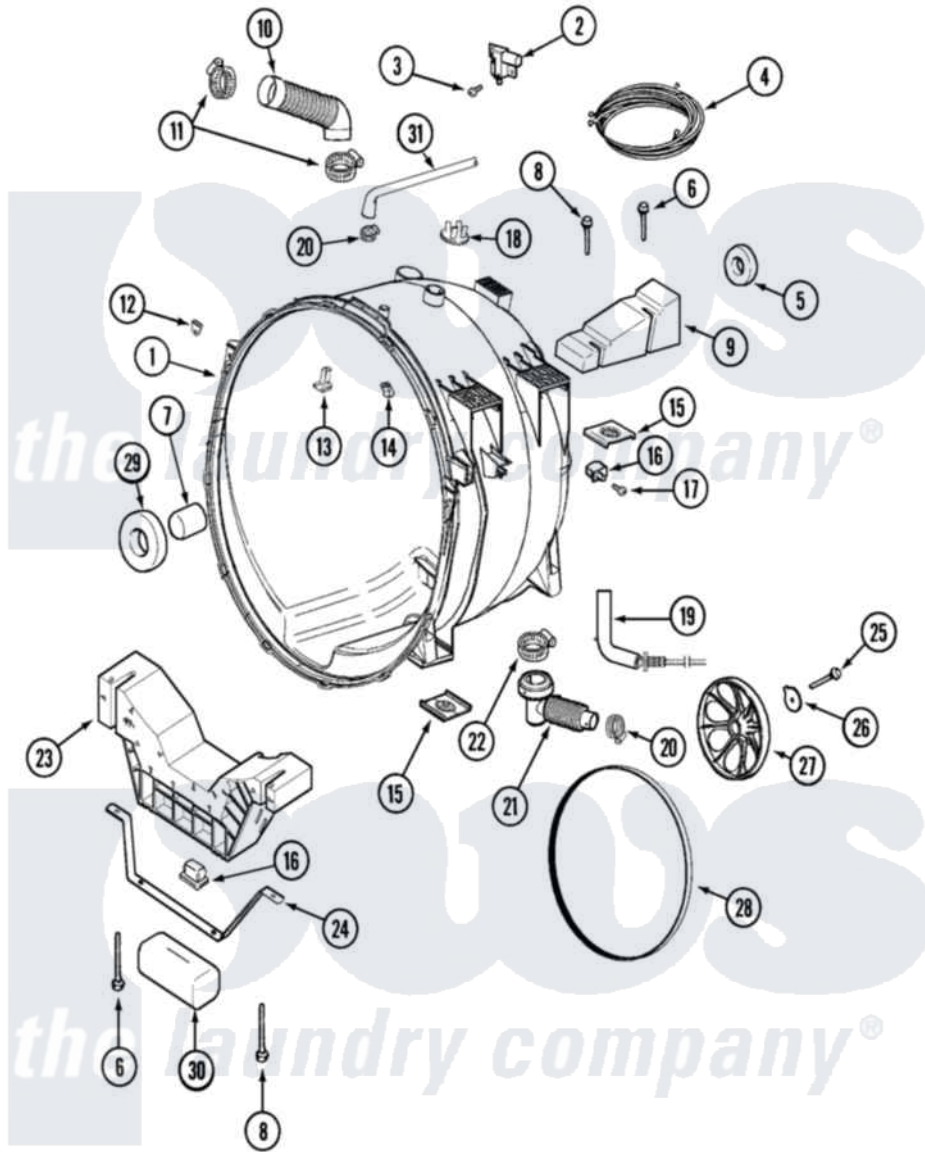

# Maytag MLE19PDAGW 11 - OUTER TUB

Maytag [Commercial Maytag MLE19PDAGW Dryer Parts](#) Parts Diagram 11 - OUTER TUB  
 Click on the part number to view part

Item	Original Part Number	Replaced By	Status	Part Description
001	<a href="#">22002006</a>			Clip, Unbalance Switch Harness
"	22002154	<a href="#">22004465</a>		Outer Tub Assembly, As Pack
002	22002045	<a href="#">22003302</a>		Switch, Internal Unbalance
"	<a href="#">22003302</a>			Switch, Internal Unbalance
003	22002300	<a href="#">9740848</a>		Screw, Mixing Valve Mounting
004	33002216	<a href="#">12001798</a>		Kit-Hames
005	<a href="#">22003441</a>			Bearing, Rear
"	Y200720	<a href="#">22003441</a>		Bearing, Rear
006	<a href="#">22003615</a>			Bolt, Double Sems 5-3/8
007	<a href="#">22002935</a>			Spacer, Bearing
008	<a href="#">22003616</a>			Bolt, Double Sems 3-3/8
009	<a href="#">22002102</a>			Weight, Counter Balance
010	<a href="#">22002083</a>			Hose, Injector
011	22002052	<a href="#">616099</a>		Clamp
012	<a href="#">22002103</a>			Clip, U
013	22002004	<a href="#">22004310</a>		Water Deflector