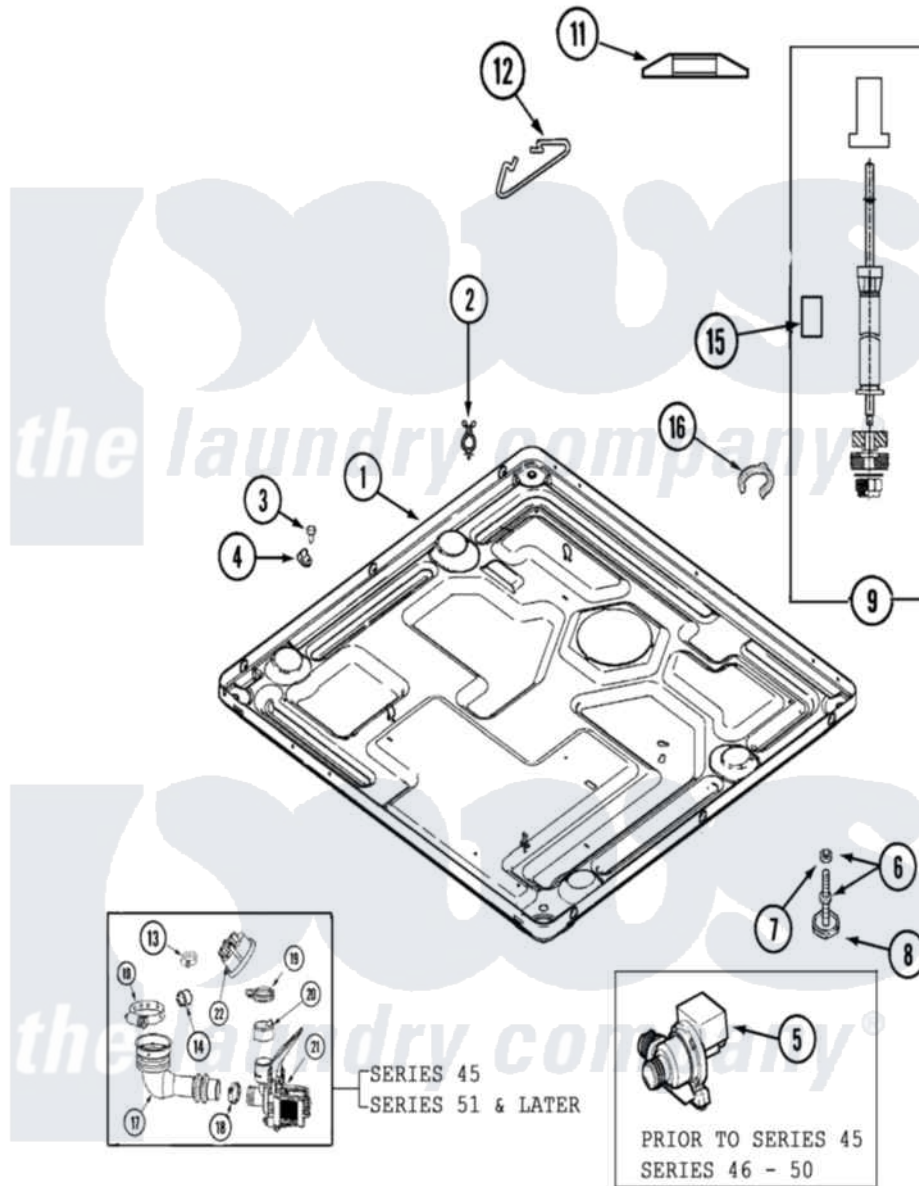

Maytag MLE19PDAGW 13 - BASE

Maytag [Commercial Maytag MLE19PDAGW Dryer Parts](#) Parts Diagram 13 - BASE
 Click on the part number to view part

Item	Original Part Number	Replaced By	Status	Part Description
001	213007			Xfor Cabinet See Cabinet, Back
"	22002240	22003435		Base, Assembly
"	22003580			Base, Assembly
"	22003605			Base Weld Assembly
002	315471	22003298		Retainer, Wire
"	33001989			Retainer, Vault Switch
003	Y313561			Screw---NA
004	22002014			Clip, Harness To Support
005	22002809	22003635		Pump, High Torque
"	22003709			Pump, Drain
006	22001915	22003544		Adjustable Leg W/Foot And Nut
007	Y052740	62739		Nut, Lock
008	210684			Foot, Adjustable Leg
009	22001988			Strut Assembly-Rear
010	22002053	696392		Hose Clamp

011	33002222		Deflector, Water
013	22003295	285655	Clamp, Hose
014	22003261		Plug, Outer Tub
015	33002224		Sleeving, Braided
016	22002853	285655	Clamp, Hose
017	22003262		Hose, Tub To Pump Outlet
018	22001984	285655	Clamp, Hose
019	22002853	285655	Clamp, Hose
020	22003268		Cap, Rubber
021	22003709		Pump, Drain
"	NLA	Not Available	BAG, PLASTIC W/DRAWSTRING
022	22003728		Switch, Pressure Items 22-30 Listed As Series