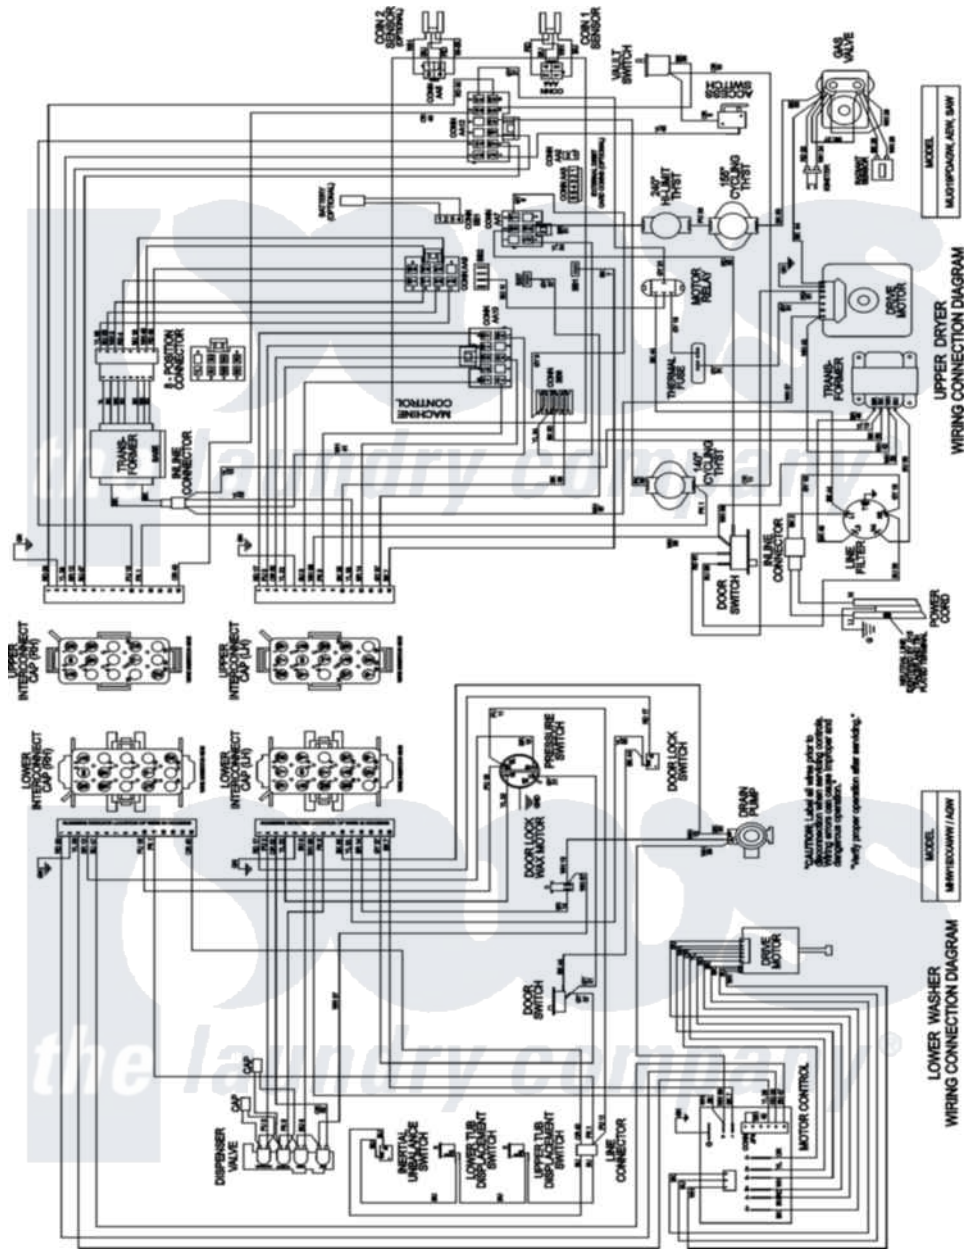

Maytag MLE19PDAGW 15 - WIRING INFORMATION

Maytag [Commercial Maytag MLE19PDAGW Dryer Parts](#) Parts Diagram 15 - WIRING INFORMATION
 Click on the part number to view part

Item	Original Part Number	Replaced By	Status	Part Description
001	NLA		Not Available	WIRING INFORMATION