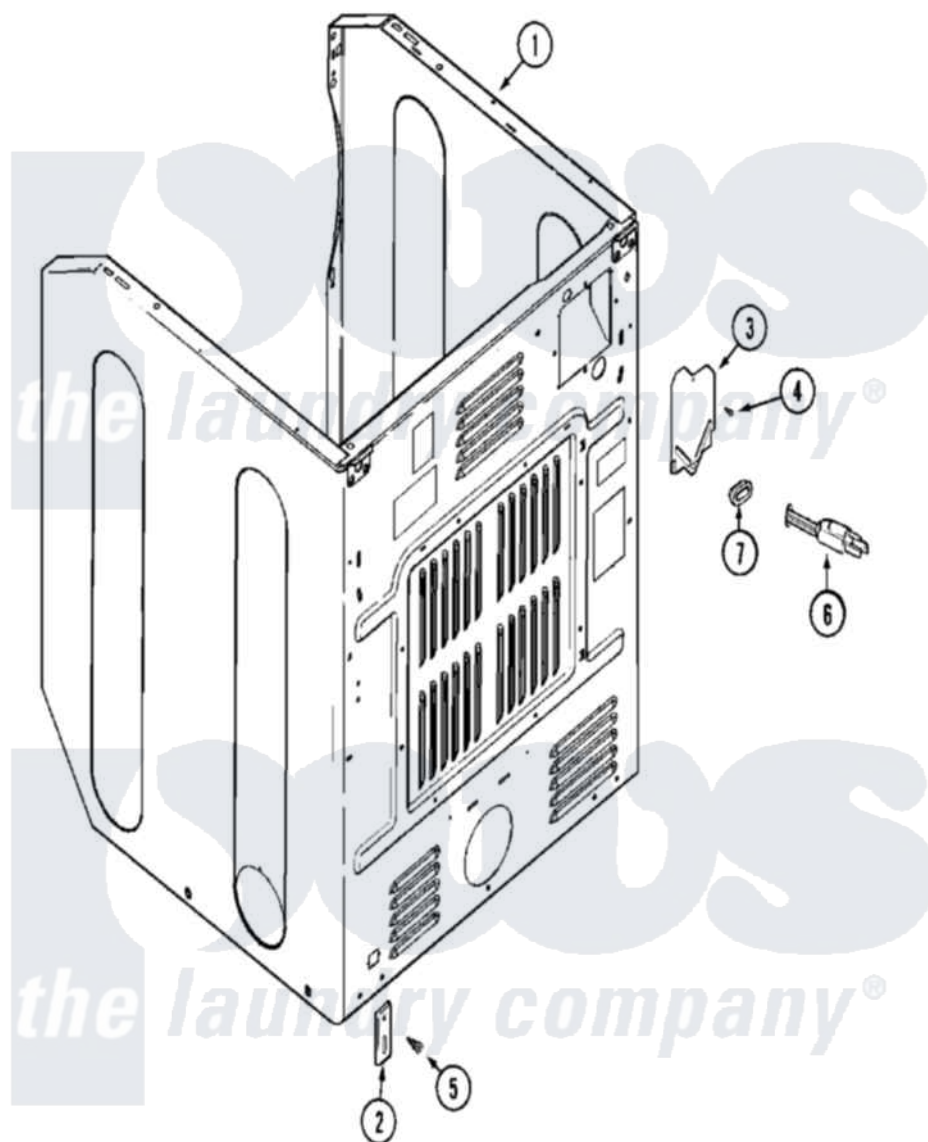

Maytag MLE19PDAYW 10 - CABINET-REAR (DRYER)

Maytag Commercial Maytag MLE19PDAYW Dryer Parts Parts Diagram 10 - CABINET-REAR (DRYER)
 Click on the part number to view part

Item	Original Part Number	Replaced By	Status	Part Description
001	NLA		Not Available	CABINET (WHT-UPR)
002	33002060			Bracket, Security
003	33001795			Cover, Terminal Block
004	22001995			Screw Note: Screw, Tumbler Front And Shroud
005	22001995			Screw Note: Screw, Tumbler Front And Shroud
006	33002184	33002777		Power Cord
"	NLA		Not Available	SCREW, CORD
007	211881			Grommet, Cord Part Not Used-Gas Models Only