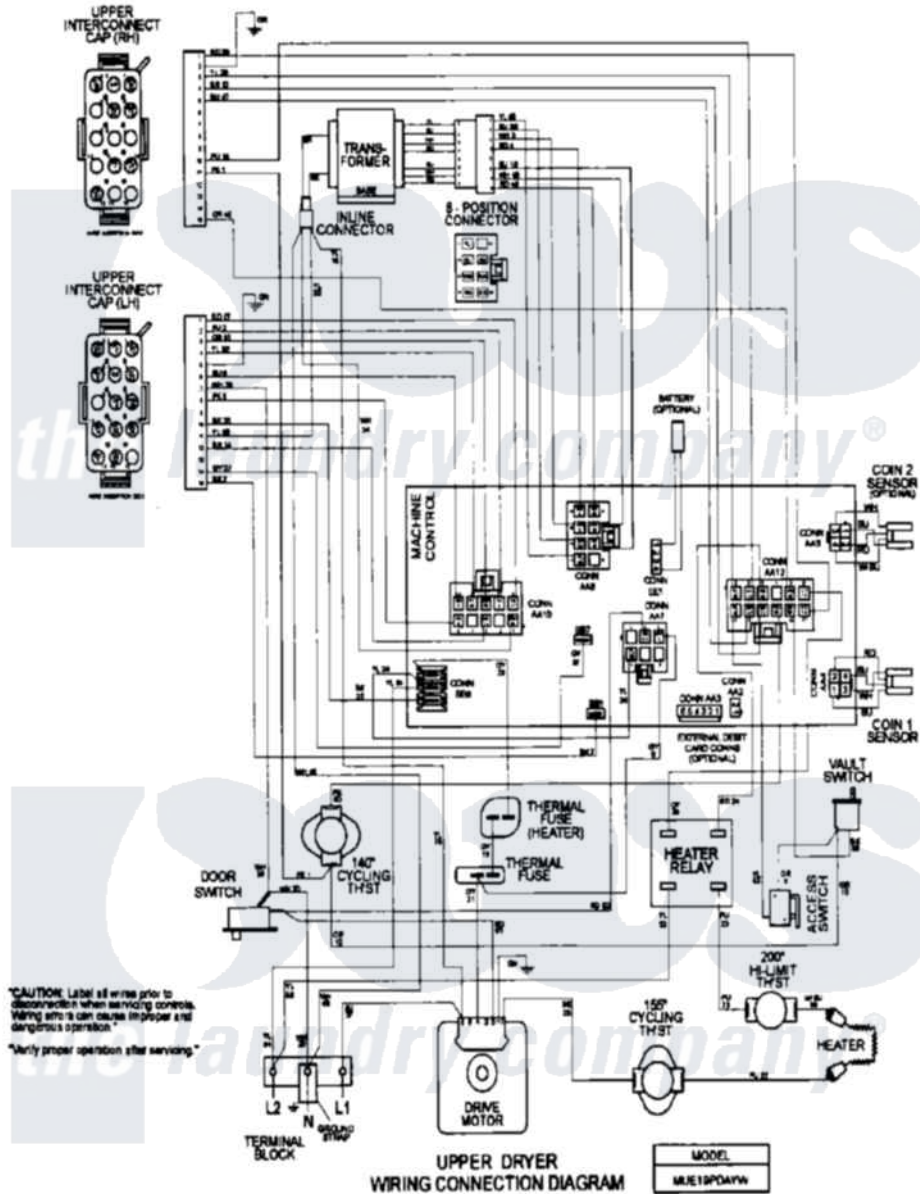

Maytag MLE19PDAYW 15 - WIRING INFORMATION (MLE/MUE19PDAY)

Maytag [Commercial Maytag MLE19PDAYW Dryer Parts](#) Parts Diagram 15 - WIRING INFORMATION (MLE/MUE19PDAY)

[Click on the part number to view part](#)

Item	Original Part Number	Replaced By	Status	Part Description
001	NLA		Not Available	WIRING INFORMATION