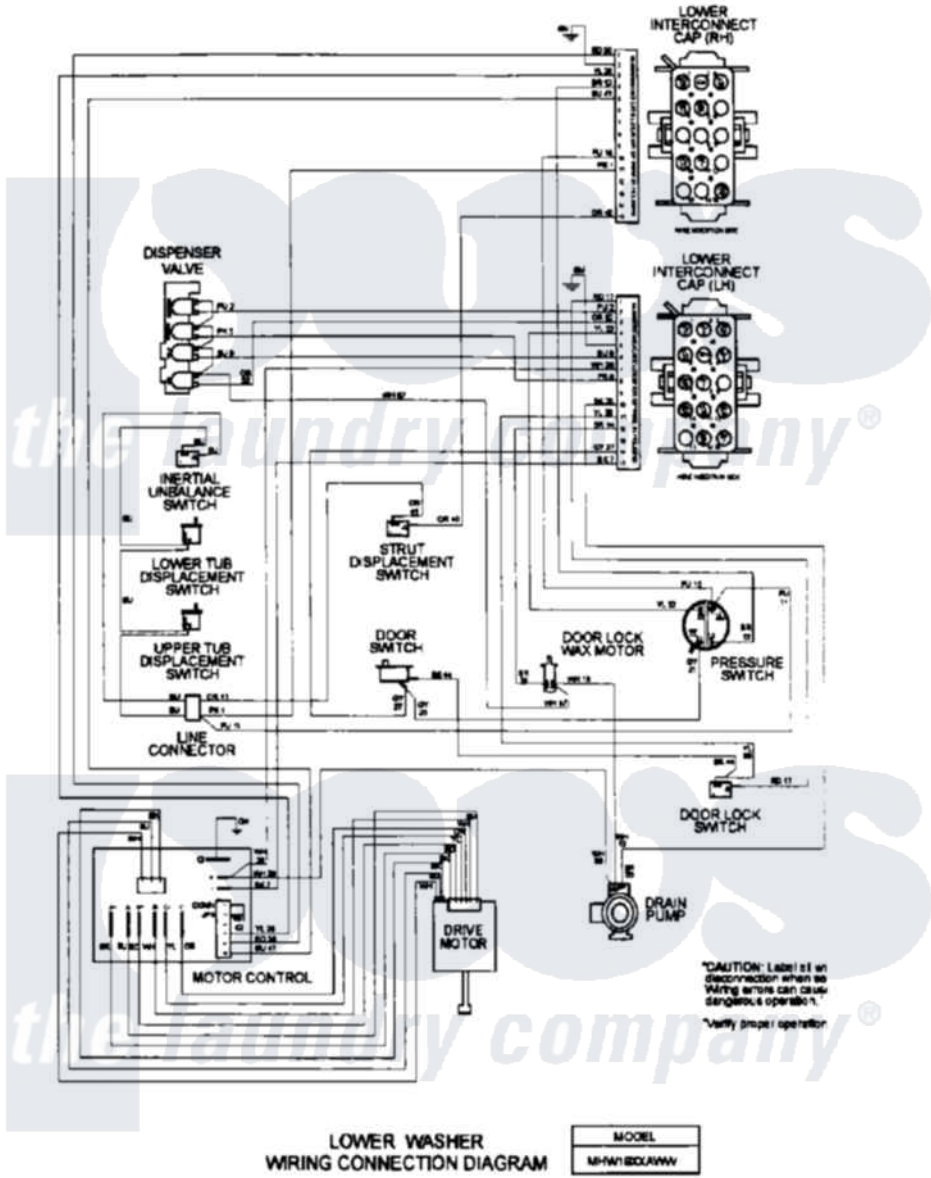

Maytag MLE19PDAYW 17 - WIRING INFORMATION (WASHER)

Maytag [Commercial Maytag MLE19PDAYW Dryer Parts](#) Parts Diagram 17 - WIRING INFORMATION (WASHER)
 Click on the part number to view part

Item	Original Part Number	Replaced By	Status	Part Description
001	NLA		Not Available	WIRING INFORMATION