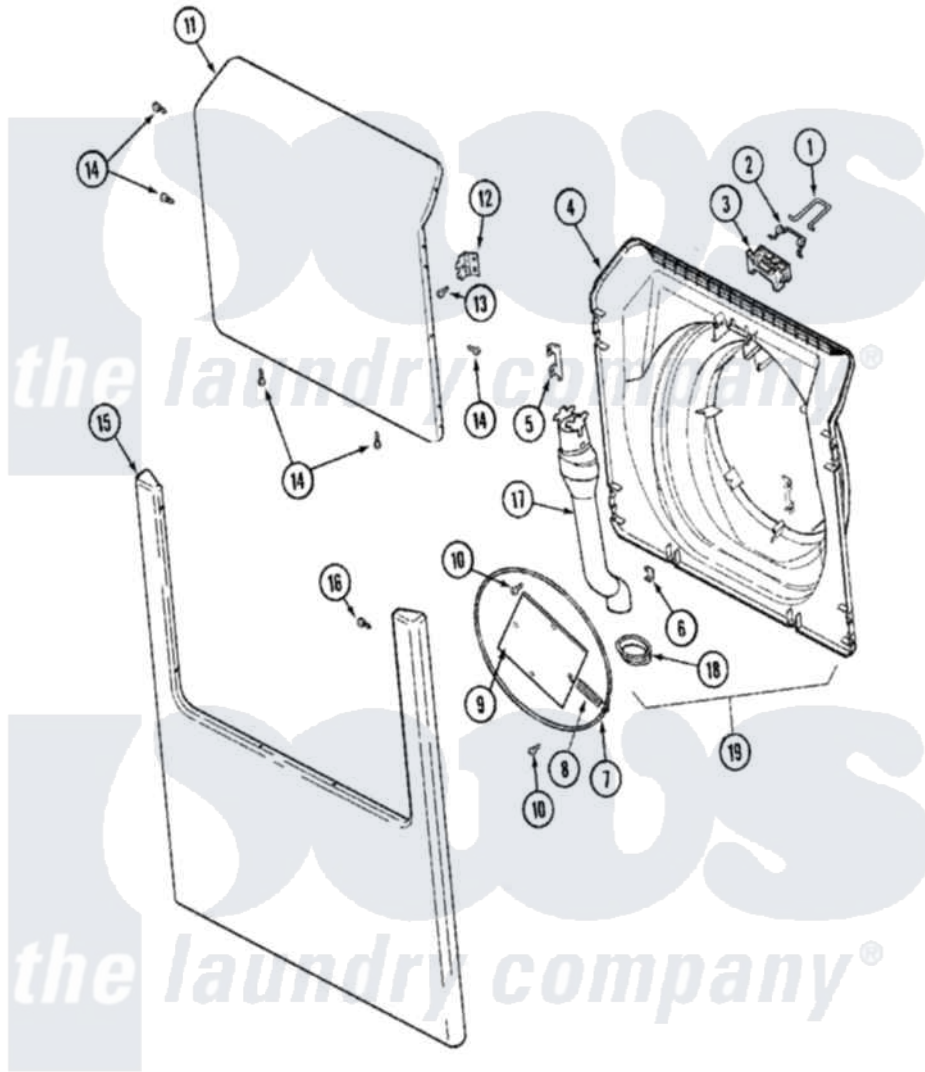

Maytag MLE19PDAZW 01 - DOOR & FRONT PANEL (WASHER)

Maytag Commercial Maytag MLE19PDAZW Dryer Parts Parts Diagram 01 - DOOR & FRONT PANEL (WASHER)
 Click on the part number to view part

Item	Original Part Number	Replaced By	Status	Part Description
001	22002002	22003222		Hoop, Lock
002	22002003			Spring, Latch
003	22002168			Support, Lock Hoop
004	22002539	22003083		Liner, Door Assembly W/Vent
"	22003076	22003083		Liner, Door Assembly W/Vent
"	22003800			Inner Door/Vented
005	22002038			Clip, Door
006	22002039			Clip, Door
007	22002104			Frame, Wire
"	W10124350		Not Available	NOT REQUIRED PART OR SEE NOTE
008	22002356			Spring, Plate
"	W10124350		Not Available	NOT REQUIRED PART OR SEE NOTE
009	22002094			Frame, Wire
"	W10124350		Not Available	NOT REQUIRED PART OR SEE NOTE

010	22002007		Screw, Wire Frame
"	W10124350	Not Available	NOT REQUIRED PART OR SEE NOTE
011	22001979		Door, Outer
012	NLA	Not Available	Hinge w/no offset
013	22002062	98006631	Screw
014	22002063		Screw No.8-18AB Wafer Head
015	22002241	22002836	Panel, Front
016	22002243		Screw, Front Panel And Hinge
"	22002244		Clip, Grounding
017	22002990	22003850	Vent Tube Assembly
018	22003075		Grommet, Vent Tube
019	22003083		Liner, Door Assembly W/Vent