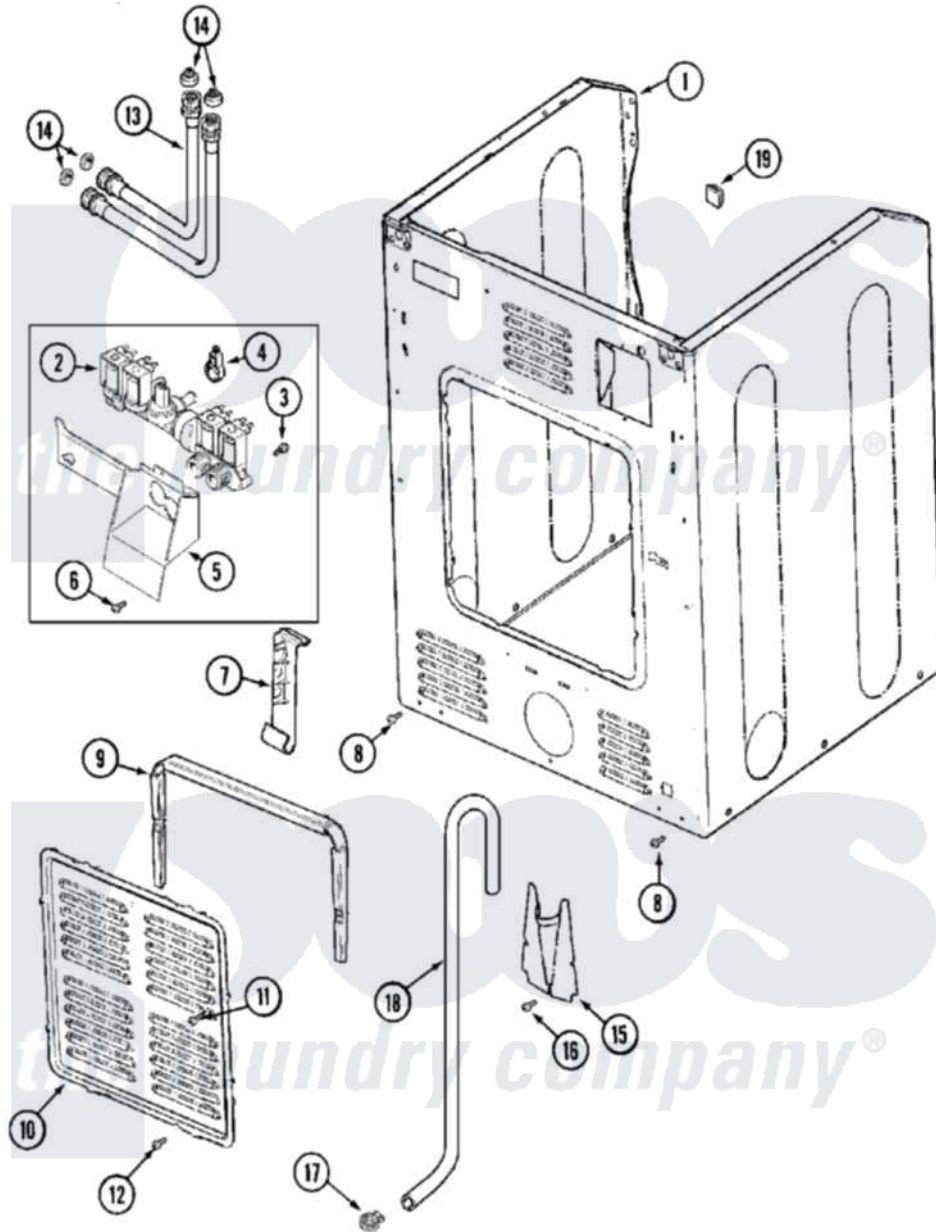

Maytag MLE19PDAZW 02 - CABINET-REAR (WASHER)

Maytag Commercial Maytag MLE19PDAZW Dryer Parts Parts Diagram 02 - CABINET-REAR (WASHER)
 Click on the part number to view part

Item	Original Part Number	Replaced By	Status	Part Description
001	213007			Xfor Cabinet See Cabinet, Back
"	22002548	22003639		Cabinet Assembly
"	NLA		Not Available	CABINET ASSY. (WHT)
002	33002211			Valve, Water
003	22002436			Screw, Water Valve Bracket
004	205161	489503		Clamp
005	33002212			Bracket, Water Valve
006	22001996	3370225		Screw
007	33002213			Rack, Hose
008	22001995			Screw Note: Screw, Tumbler Front And Shroud
009	22002022			Spacer, Access Panel
010	22002092			Panel, Access
011	22002295	67006908		Screw, Ice Rack
012	22001996	3370225		Screw
013	33002214	202860		Inlet Hose Assembly

014	Y013783		Washer, Inlet Hose
015	22002093	22002704	Cover, Drain Hose
016	22001995		Screw Note: Screw, Tumbler Front And Shroud
017	22001984	285655	Clamp, Hose
018	12001659	12001807	Drain Hose Kit
"	22002891	12001807	Drain Hose Kit
"	22002892		Retainer, Drain Hose
"	22002893	8539404	Tie-Wire
019	NLA	Not Available	PLUG, HOLE