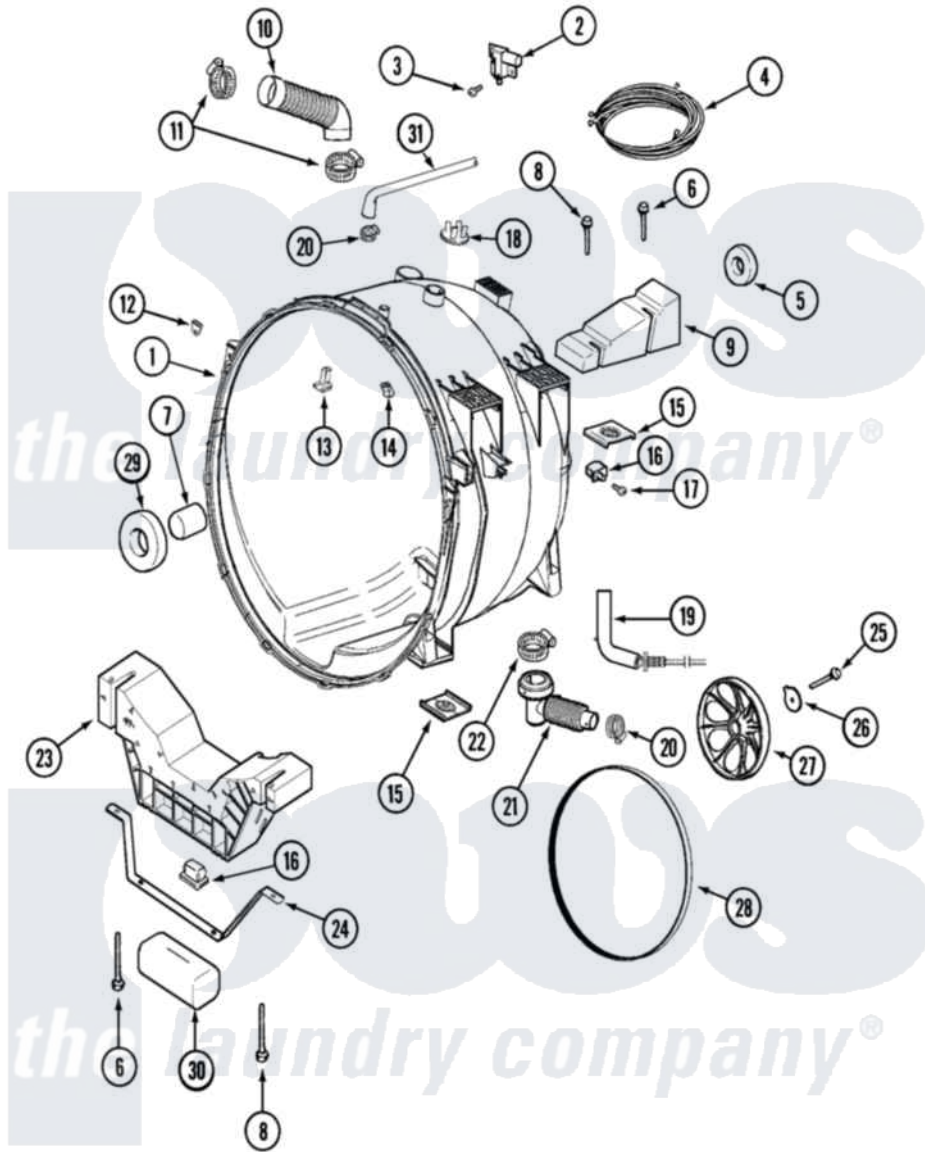

Maytag MLE19PDAZW 03 - OUTER TUB (WASHER)

Maytag [Commercial Maytag MLE19PDAZW Dryer Parts](#) Parts Diagram 03 - OUTER TUB (WASHER)
 Click on the part number to view part

Item	Original Part Number	Replaced By	Status	Part Description
001	22002006			Clip, Unbalance Switch Harness
"	22002154	22004465		Outer Tub Assembly, As Pack
"	22003257	22003710		Sump Cap W/ Labyrinth Feature
"	22003263			Screw, Sump Cap
002	22002045	22003302		Switch, Internal Unbalance
"	22003302			Switch, Internal Unbalance
003	22002300	9740848		Screw, Mixing Valve Mounting
004	22004047	22004212		Motor Harness
"	33002216	12001798		Kit-Harnes
005	22003441			Bearing, Rear
"	Y200720	22003441		Bearing, Rear
006	22003615			Bolt, Double Sems 5-3/8
007	22002935			Spacer, Bearing
008	22003616			Bolt, Double Sems 3-3/8
009	22002102			Weight, Counter Balance

010	22002083		Hose, Injector
011	22002052	616099	Clamp
012	22002103		Clip, U
013	22002004	22004310	Water Deflector
014	22002006		Clip, Unbalance Switch Harness
"	22002061	910187	Screw
015	22002065		Nut, Counter Balance
016	22002044		Switch, Tub Displacement
"	22002044		Switch, Tub Displacement
017	22002061	910187	Screw
018	202515	596669	Clamp, Manifold
019	22002483		Hose, Air Dome
020	22001984	285655	Clamp, Hose
021	22002081	22003262	Hose, Tub To Pump Outlet
022	22002053	696392	Hose Clamp
023	22002006		Clip, Unbalance Switch Harness
"	22002302	Not Available	WEIGHT ASSEMBLY (FRT)
024	22002008		Strap
025	22002057	22003937	Screw, Retaining Bolt
026	22002055	22003936	Washer
"	22003936		Washer
027	22001998	22002315	Pulley, Spinner
028	12001435	12001788	Kit, Belt And Isolator-W
029	22002934		Bearing, Front
030	22002011	Not Available	CUSHION