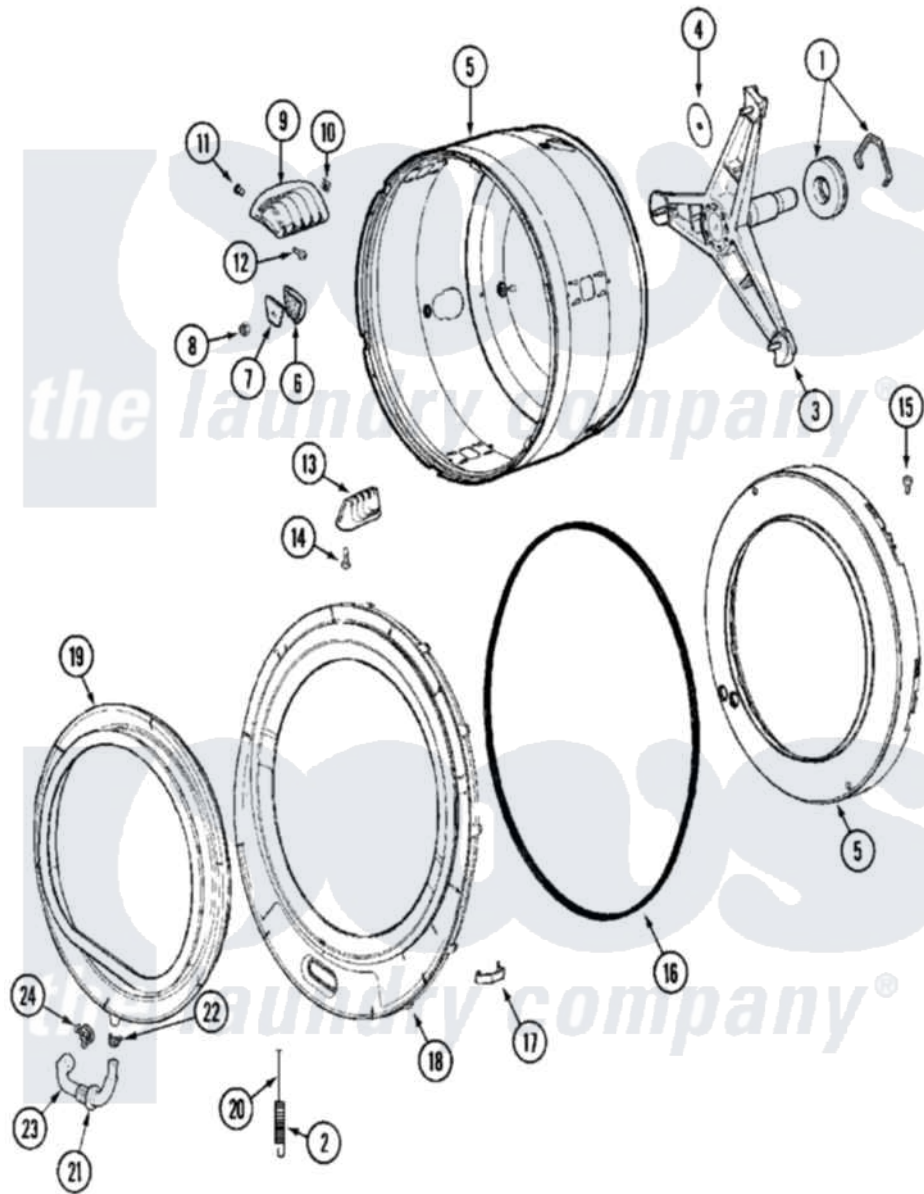

Maytag MLE19PDAZW 04 - SPINNER ASSEMBLY & OUTER TUB COVER(WASH)

Maytag [Commercial Maytag MLE19PDAZW Dryer Parts](#) Parts Diagram 04 - SPINNER ASSEMBLY & OUTER TUB COVER(WASH)

[Click on the part number to view part](#)

| Item | Original Part Number | Replaced By | Status | Part Description |
|------|--------------------------|---------------------------|--------|-------------------------|
| 001 | 12001478 | 12002022 | | Lip Seal Kit |
| 002 | 22002099 | | | Spring, Tub |
| 003 | 22001994 | W10181639 | | Support |
| " | 22002123 | | | Tube, Molykote |
| " | 22003925 | W10181639 | | Support |
| 004 | 22002023 | | | Washer, Plastic |
| 005 | 22002115 | 6-2717080 | | Spinner As |
| 006 | 22002021 | 22002482 | | Washer, Profile |
| 007 | 22002020 | | | Washer, Spinner Support |
| 008 | 22002122 | 2207454 | | Nut, Hex |
| 009 | 22001985 | | | Baffle, Drip |
| 010 | 22002009 | | | Grommet, Baffle |
| 011 | 22001999 | | | Grommet, Baffle |
| 012 | 22002325 | 22003556 | | Screw, Baffle |
| 013 | 22001986 | | | Baffle, Drip |

| | | | |
|-----|--------------------------|--------------------------|-------------------------------|
| 014 | 22002059 | | Screw, Baffle |
| 015 | 22002028 | Not Available | PART NEVER USED IN PRODUCTION |
| " | NLA | Not Available | SCREW, BALANCE RING |
| 016 | 22002077 | | Seal, Tub Cover |
| 017 | 22002050 | | Clip, Tub To Cover |
| 018 | 22003212 | | Cover, Tub --W |
| " | 22004254 | | Cover, Tub W/Sealandcaps AspK |
| 019 | 12001772 | 12002533 | Boot Kit |
| " | 22001978 | 12002533 | Boot Kit |
| 020 | 22002327 | | Wire, Boot Clamp |
| 021 | 22003074 | | Guard, Hose |
| 022 | Y22003072 | 22003072 | CLAMP, HOSE DOUBLE WIRE |
| 023 | 22003071 | 22004477 | Drain Hose, Door Boot |
| 024 | 22003073 | 596669 | Clamp, Manifold |