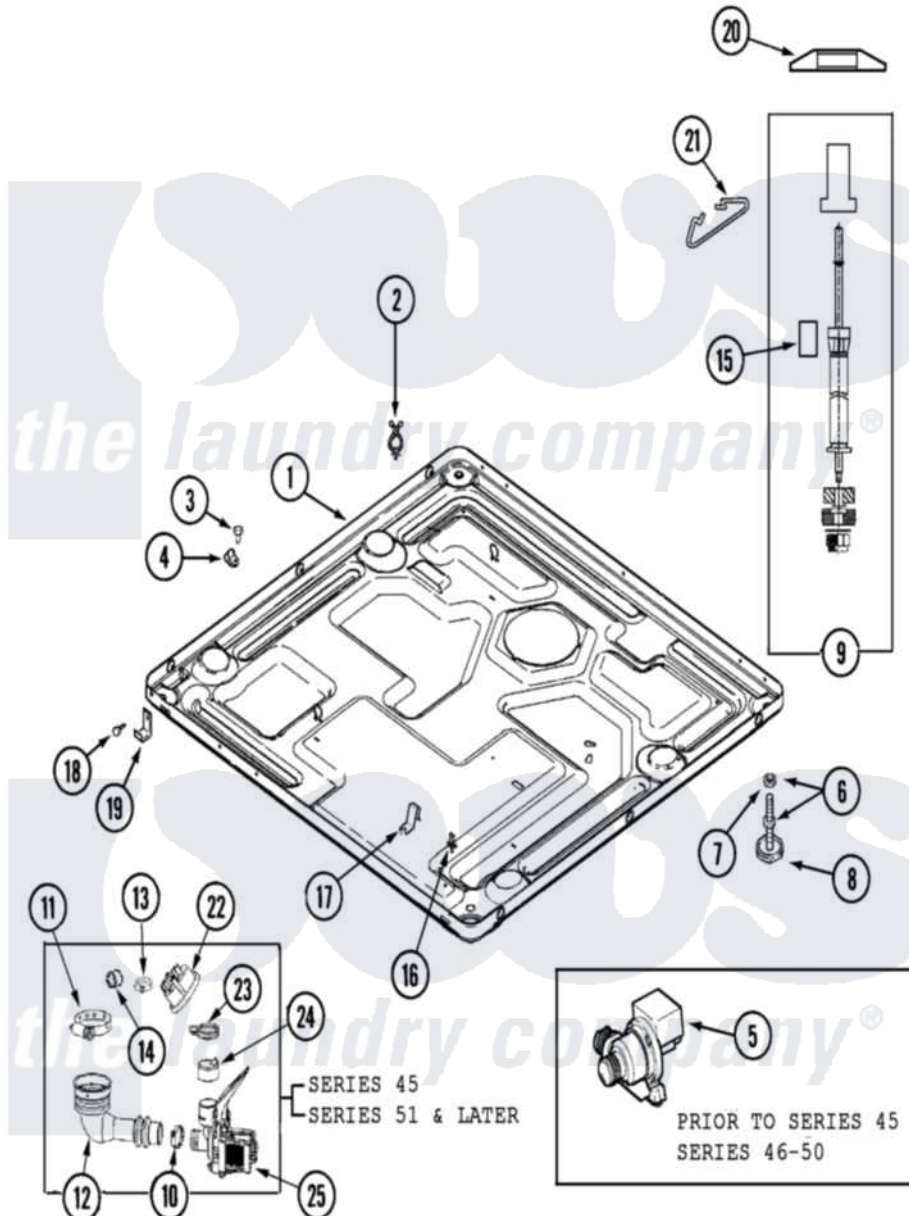

Maytag MLE19PDAZW 05 - BASE (WASHER)

Maytag [Commercial Maytag MLE19PDAZW Dryer Parts](#) Parts Diagram 05 - BASE (WASHER)
Click on the part number to view part

Item	Original Part Number	Replaced By	Status	Part Description
001	22002240	22003435		Base, Assembly
"	22003580			Base, Assembly
002	315471	22003298		Retainer, Wire
"	33001989			Retainer, Vault Switch
003	Y313561			Screw---NA
004	22002014			Clip, Harness To Support
005	22002939	22003059		Pump, Drain
006	22001915	22003544		Adjustable Leg W/Foot And Nut
007	Y052740	62739		Nut, Lock
008	210684			Foot, Adjustable Leg
009	22001988			Strut Assembly-Rear
011	22002053	696392		Hose Clamp
012	22001984	285655		Clamp, Hose
"	22003262			Hose, Tub To Pump Outlet
013	22003295	285655		Clamp, Hose
014	22003261			Plug, Outer Tub

015	33002224		Sleeving, Braided
016	Y313262	W10116752	Retainer-
017	22002244		Clip, Grounding
018	33002190		SCrew, C BraCe, BraCket, Cabinet
019	22002239		Clip, Front Panel
020	33002222		Deflector, Water
021	33002223		Restrainer, Tube
022	22003728		Switch, Pressure Items 22-30 Listed As Series
"	NLA	Not Available	BAG, PLASTIC W/DRAWSTRING
023	22002853	285655	Clamp, Hose
024	22003268		Cap, Rubber
025	22003244	25001052	Pump Assembly