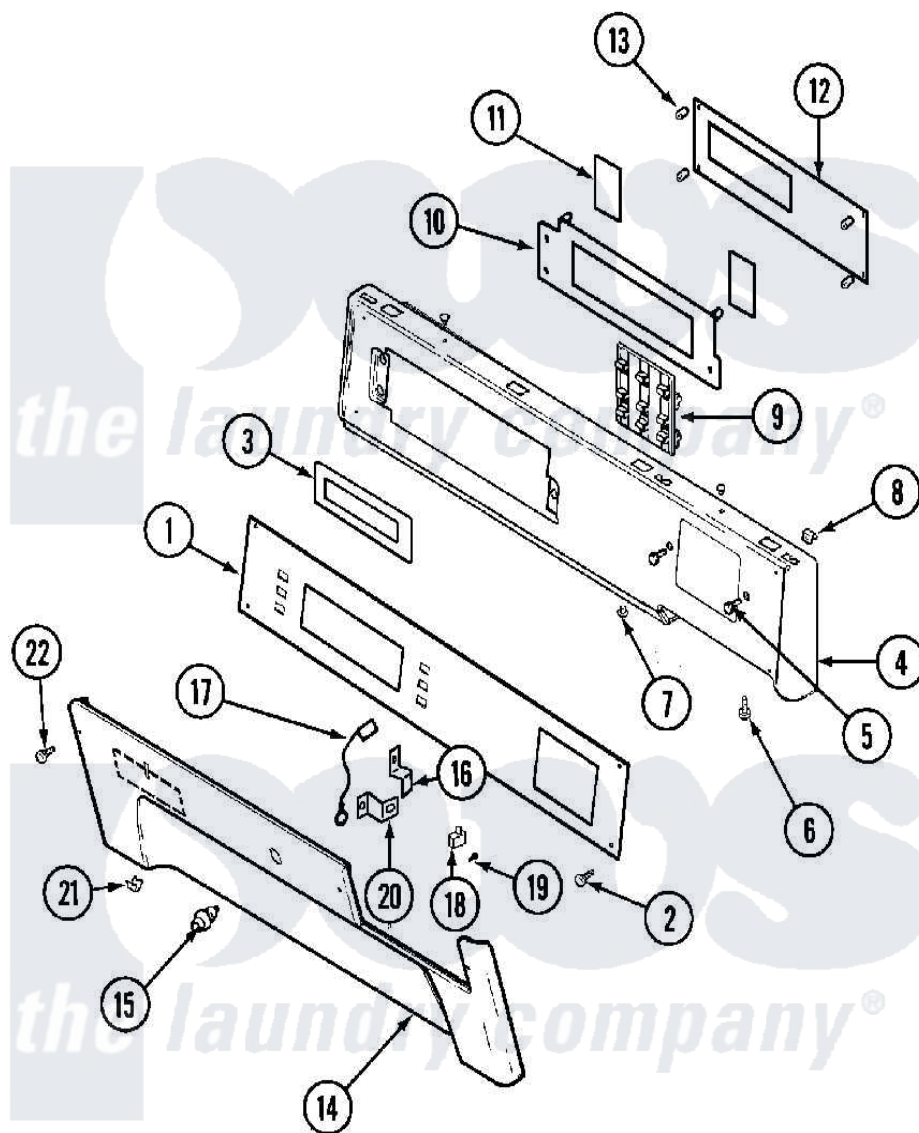

Maytag MLE19PDAZW 06 - CONTROL PANEL (DRYER)

Maytag [Commercial Maytag MLE19PDAZW Dryer Parts](#) Parts Diagram 06 - CONTROL PANEL (DRYER)
 Click on the part number to view part

Item	Original Part Number	Replaced By	Status	Part Description
001	33002148	33002960		Facia, Commerical W/D - PD
002	215506			Screw, Control Panel Overlay
003	33002150	W10133268		Cover, Display
004	33002003			Fastener Clip, Control Panel
"	33002149			Panel, Control
005	22002062	98006631		Screw
"	910186	99002757		Screw
006	215506			Screw, Control Panel Overlay
007	33001132	33002342		Plug, Sifht Hole
008	33001977			Fastener, Control Panel
009	33002178			Switch, Push Button
010	33002155			Plate, Control Mounting
011	33002152	W10133277		Membrane Switch Assembly
012	33002154	33003006		Control BO
013	33001204			Stand-Off, Ccontrol Board
"	912077			Locknut, Reader Harness

014	33001978		Panel, Access
015	Y206081	W10116737	Lock
016	213750	W10133266	Cam-Lock
017	33001981		Wire, Ground
018	33002117	208042	Switch, Sensor
019	912012	3400409	Screw
020	33001982		Bracket, Switch Mounting
021	33001980		Fastener, Access Panel
"	33002004		Clip, Fastener
022	215506		Screw, Control Panel Overlay
023	22001995		Screw Note: Screw, Tumbler Front And Shroud
"	33002060		Bracket, Security
"	NLA	Not Available	NUT, SECURITY
024	22002782		Pad, Foam
"	22003819		Wire Harness, Lower Commercial
"	22003858		EMI Suppression Filter, 16a
"	33002153		Wire Harness, Main
"	33002164		Wire Harness, Main
"	33002180		Wire Harness, Main
"	33002181		(UPR)
"	33002873		Harness, Wire Upper Gas
"	33002876		Harness, Wire Upper Elec