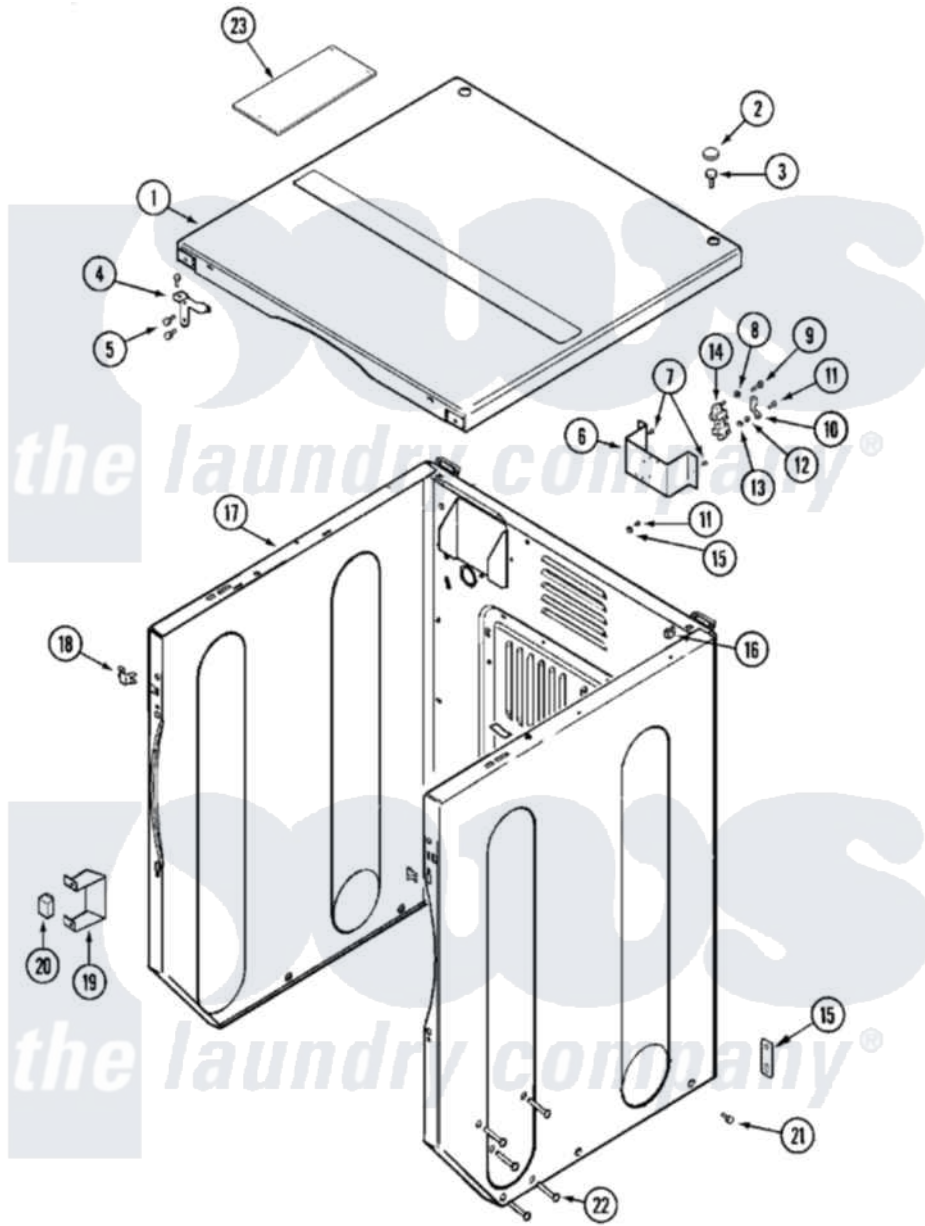

# Maytag MLE19PDAZW 08 - CABINET-FRONT (DRYER)

Maytag Commercial Maytag MLE19PDAZW Dryer Parts Parts Diagram 08 - CABINET-FRONT (DRYER)  
 Click on the part number to view part

Item	Original Part Number	Replaced By	Status	Part Description
001	33001995	<a href="#">33002124</a>		Cover, Top
"	33002058		Not Available	COVER, TOP (WHT)
002	<a href="#">33001997</a>			Plug, Hole
003	22001883	<a href="#">214354</a>		Screw, Top Cover To Cabnt.
004	<a href="#">33001998</a>			Bracket, Top Cover
"	<a href="#">33001999</a>			Bracket, Top Cover
005	<a href="#">22001995</a>			Screw Note: Screw, Tumbler Front And Shroud
006	<a href="#">33002059</a>			Bracket, Terminal Block
"	NLA		Not Available	BRACKET, TERMINAL BLOCK---NA
007	<a href="#">22001995</a>			Screw Note: Screw, Tumbler Front And Shroud
008	<a href="#">Y311270</a>			Washer, Terminal Block
009	<a href="#">Y312209</a>	<a href="#">W10001200</a>		Screw
010	<a href="#">Y312184</a>			Strap, Grounding
011	NLA		Not Available	SCREW, GROUND STRAP