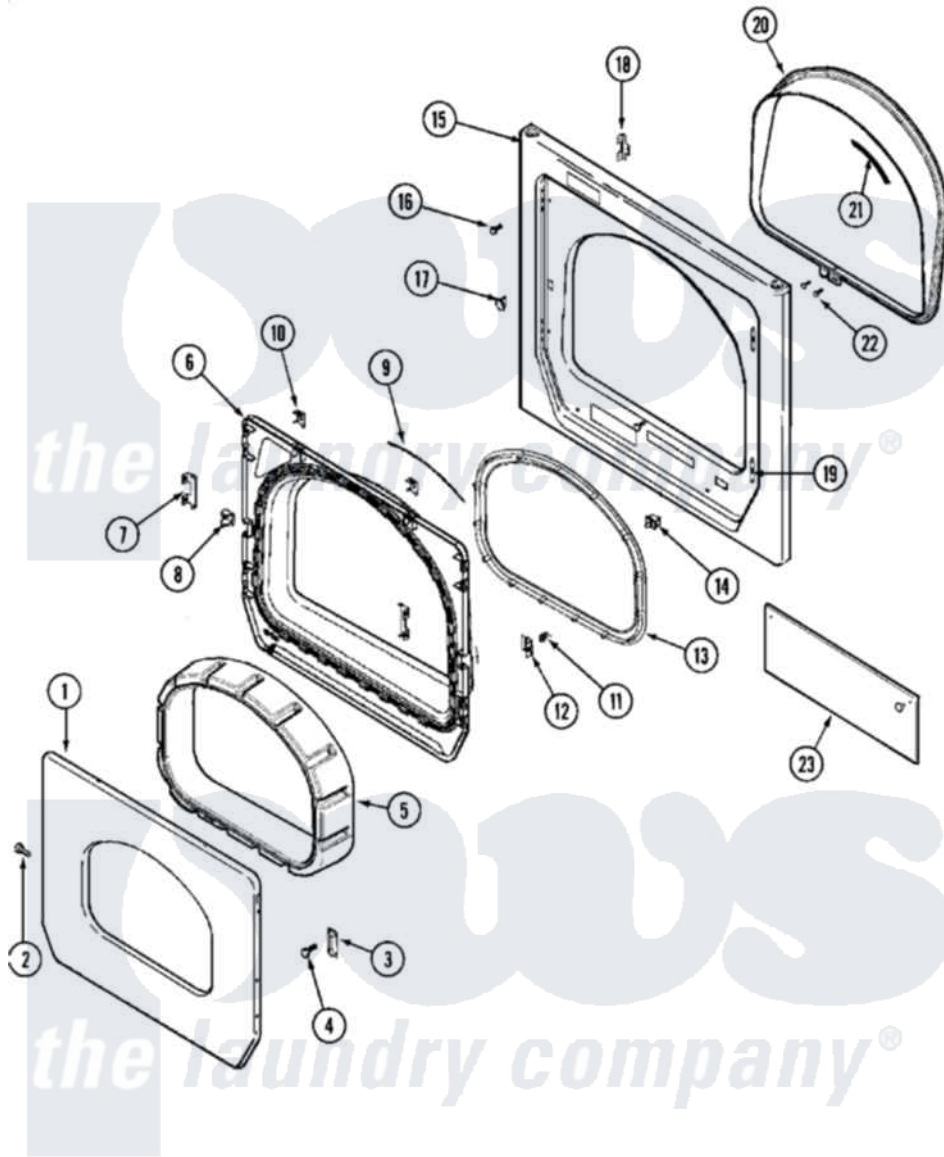

Maytag MLE19PDAZW 09 - DOOR (DRYER)

Maytag [Commercial Maytag MLE19PDAZW Dryer Parts](#) Parts Diagram 09 - DOOR (DRYER)
 Click on the part number to view part

| Item | Original Part Number | Replaced By | Status | Part Description |
|------|--------------------------|---------------------------|--------|------------------------------|
| 001 | 33002015 | | | Door, Outer |
| 002 | 22002063 | | | Screw No.8-18AB Wafer Head |
| 003 | 33002017 | | | Hinge, Door |
| 004 | 22002062 | 98006631 | | Screw |
| 005 | 22002300 | 9740848 | | Screw, Mixing Valve Mounting |
| " | 33002018 | 33002780 | | Door Tunnel W` Handle |
| 006 | 33002020 | | | Door, Inner W/Seal |
| 007 | 22002038 | | | Clip, Door |
| 008 | 33002111 | 33001763 | | Plug, Inner Door |
| 009 | 33002094 | | | Seal, Door |
| 010 | 22002039 | | | Clip, Door |
| 011 | 33001761 | | | Strike, Door |
| 012 | 33002110 | 33001793 | | Bracket, Strike |
| 013 | 33002022 | 33002607 | | Lens, Door |
| " | 33002607 | | | Lens, Door |
| 014 | 33001509 | W10169313 | | Switch-Dor |

| | | | |
|-----|--------------------------|--------------------------|--------------------------|
| 015 | 33001711 | 33002936 | Medallion- |
| " | 33002051 | Not Available | SCREW, FRONT PANEL |
| " | 33002081 | | Panel, Front |
| 016 | 33001486 | 98008544 | Screw |
| 017 | 33001791 | 306436 | Door Latch Kit--W |
| 018 | 33002025 | | Twin Speednut |
| 019 | 33001175 | | Cover, Hinge Hole |
| 020 | 33002026 | | Extension, Tumbler Front |
| 021 | 33001767 | | Seal, Shroud |
| 022 | 33001855 | 33002917 | Screw, No.10-16 |
| 023 | 33002048 | | Fastener, Push |
| " | 33002183 | | Shield, Control Panel |