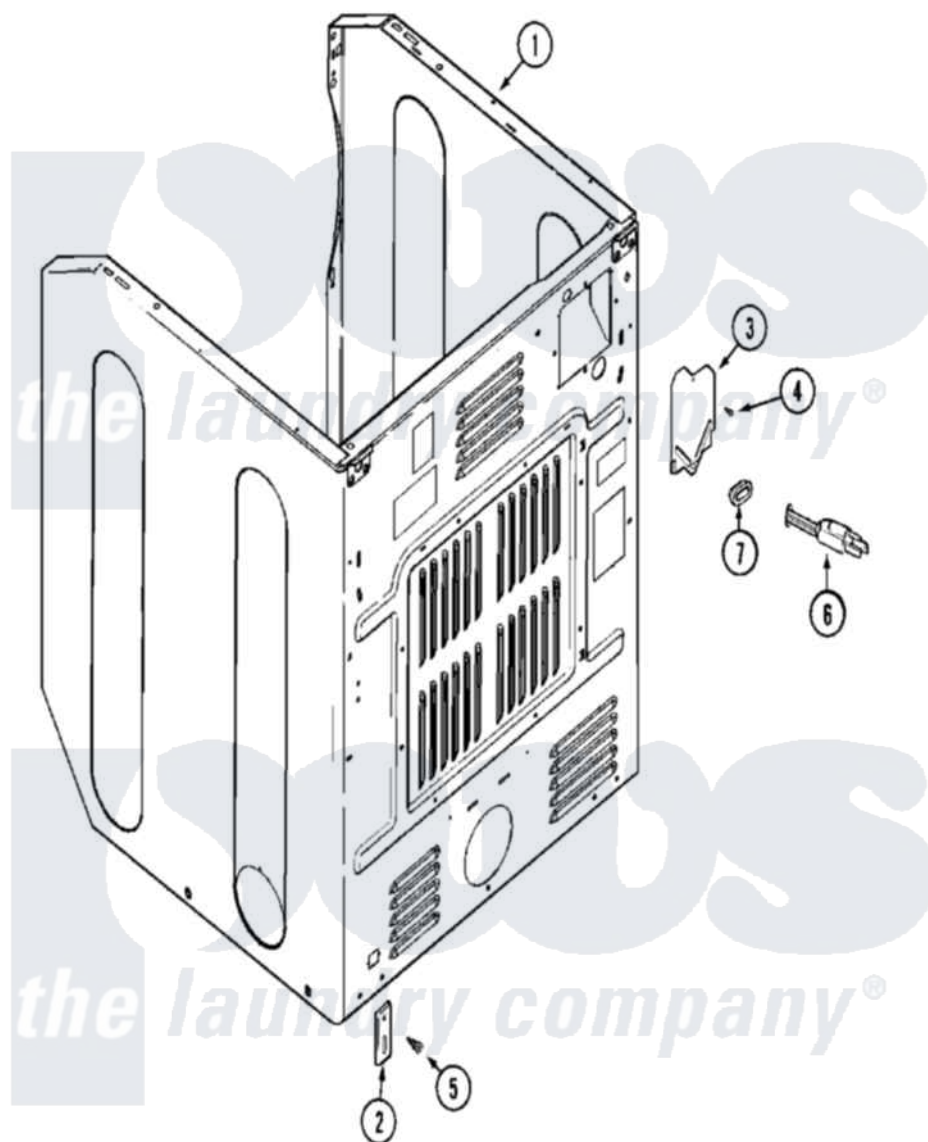

# Maytag MLE19PDAZW 10 - CABINET-REAR (DRYER)

Maytag Commercial Maytag MLE19PDAZW Dryer Parts Parts Diagram 10 - CABINET-REAR (DRYER)  
 Click on the part number to view part

Item	Original Part Number	Replaced By	Status	Part Description
001	NLA		Not Available	CABINET (WHT-UPR)
002	<a href="#">33002060</a>			Bracket, Security
003	<a href="#">33001795</a>			Cover, Terminal Block
004	<a href="#">22001995</a>			Screw Note: Screw, Tumbler Front And Shroud
005	<a href="#">22001995</a>			Screw Note: Screw, Tumbler Front And Shroud
006	33002184	<a href="#">33002777</a>		Power Cord
"	NLA		Not Available	SCREW, CORD
007	<a href="#">211881</a>			Grommet, Cord Part Not Used-Gas Models Only