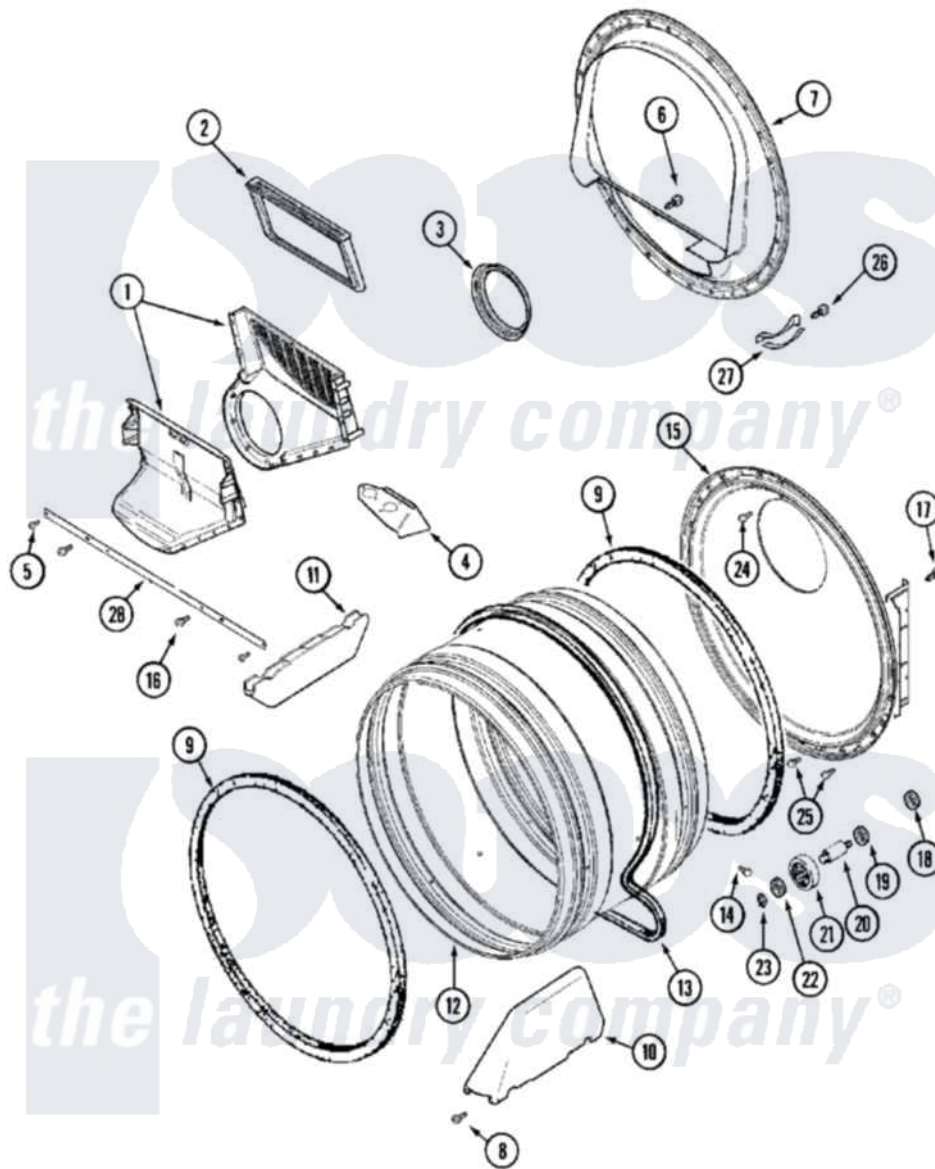

# Maytag MLE19PDAZW 11 - TUMBLER (DRYER)

Maytag [Commercial Maytag MLE19PDAZW Dryer Parts](#) Parts Diagram 11 - TUMBLER (DRYER)  
 Click on the part number to view part

Item	Original Part Number	Replaced By	Status	Part Description
001	<a href="#">33001799</a>			Outlet Duct Assembly Note: Outlet Duct Assembly
002	33001804	<a href="#">33002790</a>		Lint Filter
003	33001758	<a href="#">33002560</a>		Seal, Blower
004	<a href="#">33001837</a>			Cover, Thermostat
005	<a href="#">22001995</a>			Screw Note: Screw, Tumbler Front And Shroud
006	NLA		Not Available	SCREW, OUTLET DUCT
007	<a href="#">33001802</a>			Front, Tumbler
008	33001855	<a href="#">33002917</a>		Screw, No.10-16
009	<a href="#">33001807</a>			Seal, Tumbler
010	<a href="#">33002032</a>			Baffle
011	<a href="#">33001755</a>			Baffle
012	33001794	<a href="#">33001889</a>		Tumbler
013	33001777	<a href="#">33002535</a>		V-Belt
014	33001788	<a href="#">33002973</a>		Screw, No.9-15 X 1.00 Hx WS
015	<a href="#">33001801</a>			Back, Tumbler

016	<a href="#">33001768</a>		Screw, Shroud Note: Screw, Shroud And Outlet Duct
017	<a href="#">22001995</a>		Screw Note: Screw, Tumbler Front And Shroud
018	<a href="#">33001443</a>		Nut, Hex
019	Y313347	<a href="#">312535</a>	Washer, Vault Mounting Brk.
020	Y312948	<a href="#">6-3129480</a>	Shaft- Tumbler
021	Y303373	<a href="#">12001541</a>	Drum Roller/Washer Assembly--W
022	<a href="#">312535</a>		Washer, Vault Mounting Brk.
023	410233	<a href="#">9703438</a>	Ring-Retrn
024	<a href="#">210932</a>		Screw, No.8 X 9/16 Ctsk Note: Screw, Inlet Duct
025	22001996	<a href="#">3370225</a>	Screw
026	<a href="#">210720</a>		Rivet, Bearing To Tumbler Fmt
027	<a href="#">306508</a>		Tumbler Bearing Kit ---W
028	<a href="#">33002039</a>		Brace, Tumbler Front