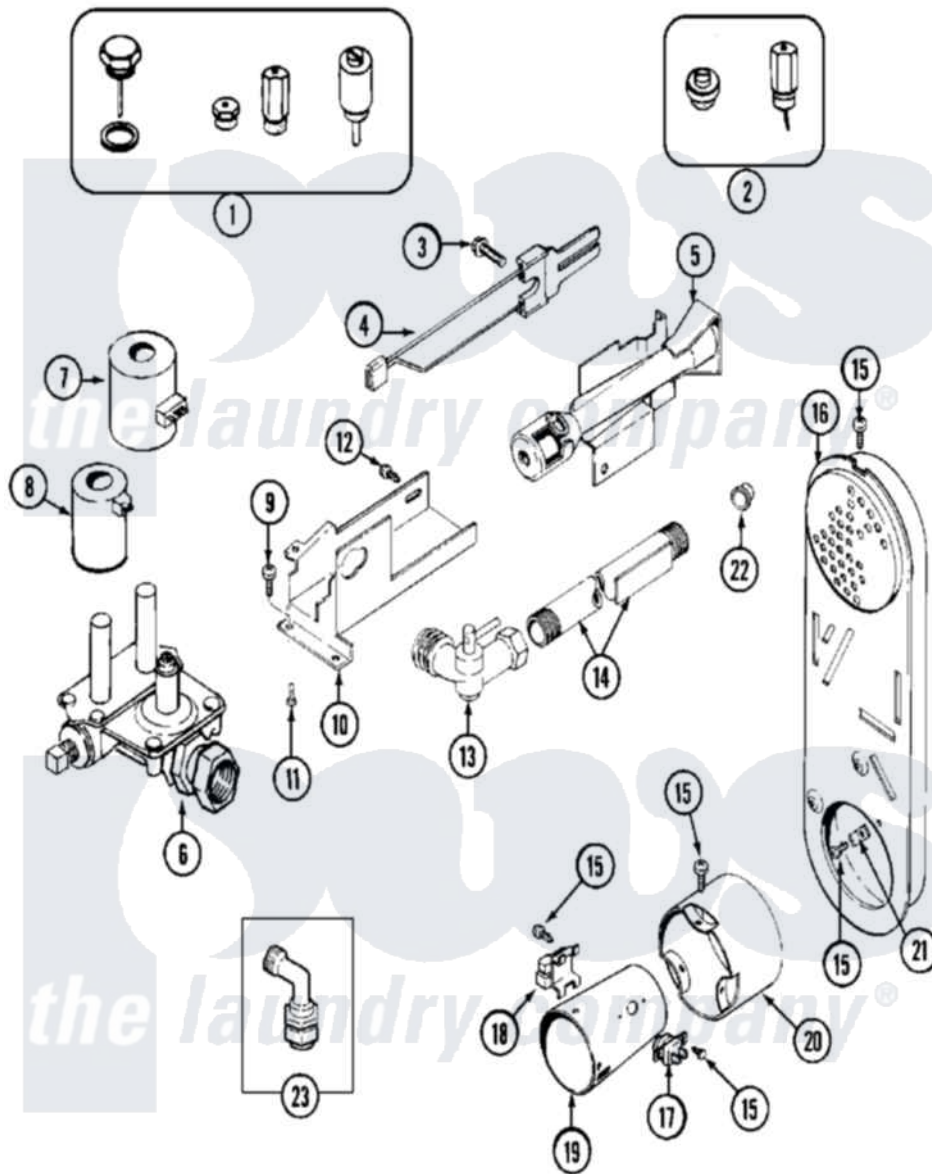

Maytag MLE19PDAZW 13 - GAS VALVE (DRYER)

Maytag Commercial Maytag MLE19PDAZW Dryer Parts Parts Diagram 13 - GAS VALVE (DRYER)
 Click on the part number to view part

Item	Original Part Number	Replaced By	Status	Part Description
001	Y306195	MAL9000AXX		LP Gas Con
"	Y308378	W10402145		LP Gas Con
002	306204	33002924		Gas Conv K
"	Y308377		Not Available	CONVERSION KIT (LP TO NATURAL)
003	304971			Screw Note: Screw, Igniter
004	304970	4391996		Ignitor
"	33002789			Igniter Assembly
005	33001247	33002793		Burner Assembly
"	33002793			Burner Assembly
006	308345			Valve, Gas
"	33002056		Not Available	PLUG, HOLE (UPR)
007	306106			Coil, Holding And Booster--W
008	306105	694540		Coil, 60 Hz
009	Y313561			Screw---NA
010	NLA		Not Available	BRACKET, GAS VALVE---NA

011	314082	90767	Screw, 8A X 3/8 Hex Washer Head Tapping
012	22001995		Screw Note: Screw, Tumbler Front And Shroud
013	306086		Angle Shut Off For Gas Valve
014	33001735		Pipe And Bracket Assembly Series 18 Not Needed Use Vavle
015	211294	90767	Screw, 8A X 3/8 Hex Washer Head Tapping
016	33001810	Not Available	DUCT ASSY., INLET (GAS) NOTE: INLET DUCT ASSEMBLY
017	305169		Thermostat, Hi-Limit Gas
018	Y303377	338906	Radiant, Sensor
019	33001835		Cone Assembly, Combustion
020	Y303841		Cone, Extension
021	Y312890		Retainer, Heater Chamber
022	33001693		Cap, Gas Pipe
023	33002236		Angle Connector Assembly