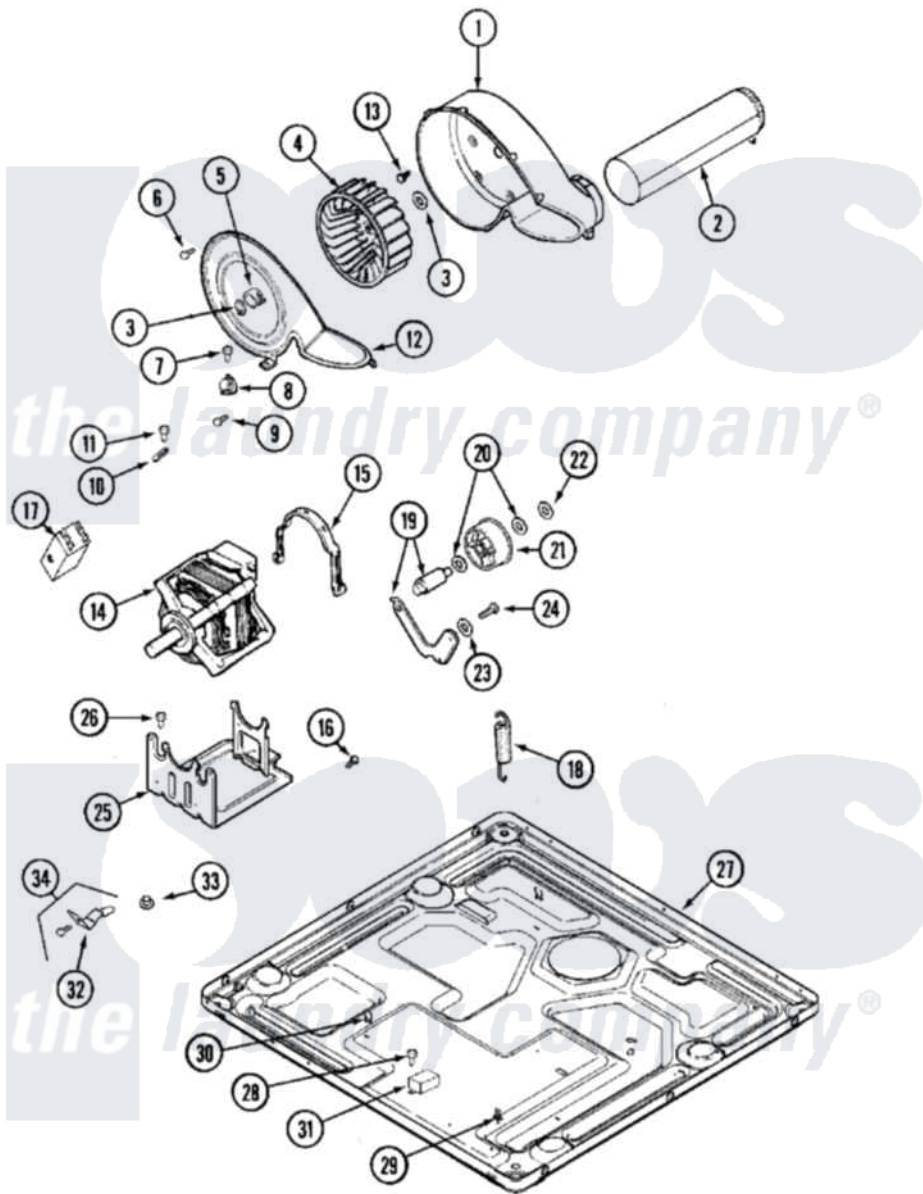

Maytag MLE19PDAZW 14 - MOTOR DRIVE (DRYER)

Maytag [Commercial Maytag MLE19PDAZW Dryer Parts](#) Parts Diagram 14 - MOTOR DRIVE (DRYER)
 Click on the part number to view part

Item	Original Part Number	Replaced By	Status	Part Description
001	33001789			Housing, Blower
002	22001995			Screw Note: Screw, Tumbler Front And Shroud
"	33002185			Duct Assembly, Exhaust
003	410233	9703438		Ring-Retrn
004	33001790			Wheel, Blower
"	33002797			Wheel, Blower
005	312967			Clamp, Blower Housing
006	33001855	33002917		Screw, No.10-16
007	Y313561			Screw----NA
008	303392			Thermostat, Cycling
"	33303391			Thermostat, Cycling
009	22001996	3370225		Screw
010	33001762			Fuse, Thermal
011	22001996	3370225		Screw
012	33001796	33002711		Cover, Blower Housing
013	314818	1163839		Screw

014	33001853	33002478	Motor
"	33002237	33002478	Motor
015	33002795		Motor, Drive 60Hz
"	Y015825		Clip, Motor To Motor Support
016	910343	488234	Screw 8-32 X 1/4
017	33001854	33002478	Motor
018	33001754	33002459	Assembly, Spring And Plug
019	33001840	6-3705180	Idler Arm
020	Y312527		Washer, Idler Shaft
021	33001783	6-3700340	Bearing- I
022	312958	354987	Ring, Retaining
023	315772		Sleeve, Idler Arm
024	Y014874		Screw, Idler Arm And Sleeve
025	33001752	33002817	Motor Support, Offset
026	Y313561		Screw----NA
027	22003605		Base Weld Assembly
"	314568	Y313559	Screw
"	33002041	33002467	Base
"	33002049	302797	Grommet
"	33002050		Protector, Harness
"	33002467		Base
"	33002623		Base,
028	22001078	3177991	Screw
029	315471	22003298	Retainer, Wire
030	410490		Spring, Retainer Wire Harness
031	315218		Shield, Transformer
"	33002186	W10133285	Transformer 120V To 22.5vac
032	22001995		Screw Note: Screw, Tumbler Front And Shroud
"	33002042	33002758	Bracket, LH, Base To Support
"	33002043	33002757	Bracket, RH, Base To Support
033	33002044		Guide
034	12001551		Contains RT And LT Brackets
"	NLA	Not Available	BRACKET/SCREW PACKAGE