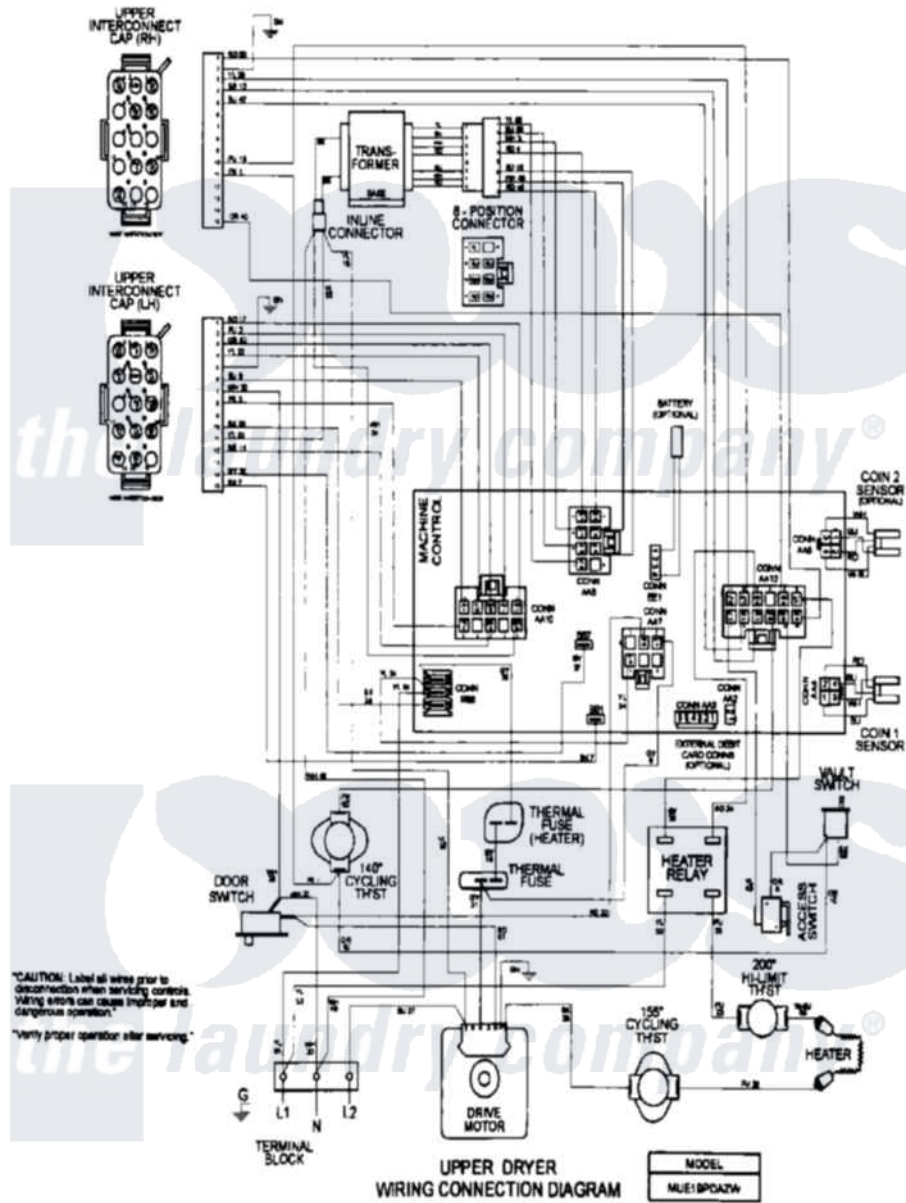

Maytag MLE19PDAZW 15 - WIRING INFORMATION (MLE/MUE19PDAZ)

Maytag [Commercial Maytag MLE19PDAZW Dryer Parts](#) Parts Diagram 15 - WIRING INFORMATION (MLE/MUE19PDAZ)

[Click on the part number to view part](#)

Item	Original Part Number	Replaced By	Status	Part Description
001	NLA		Not Available	WIRING INFORMATION