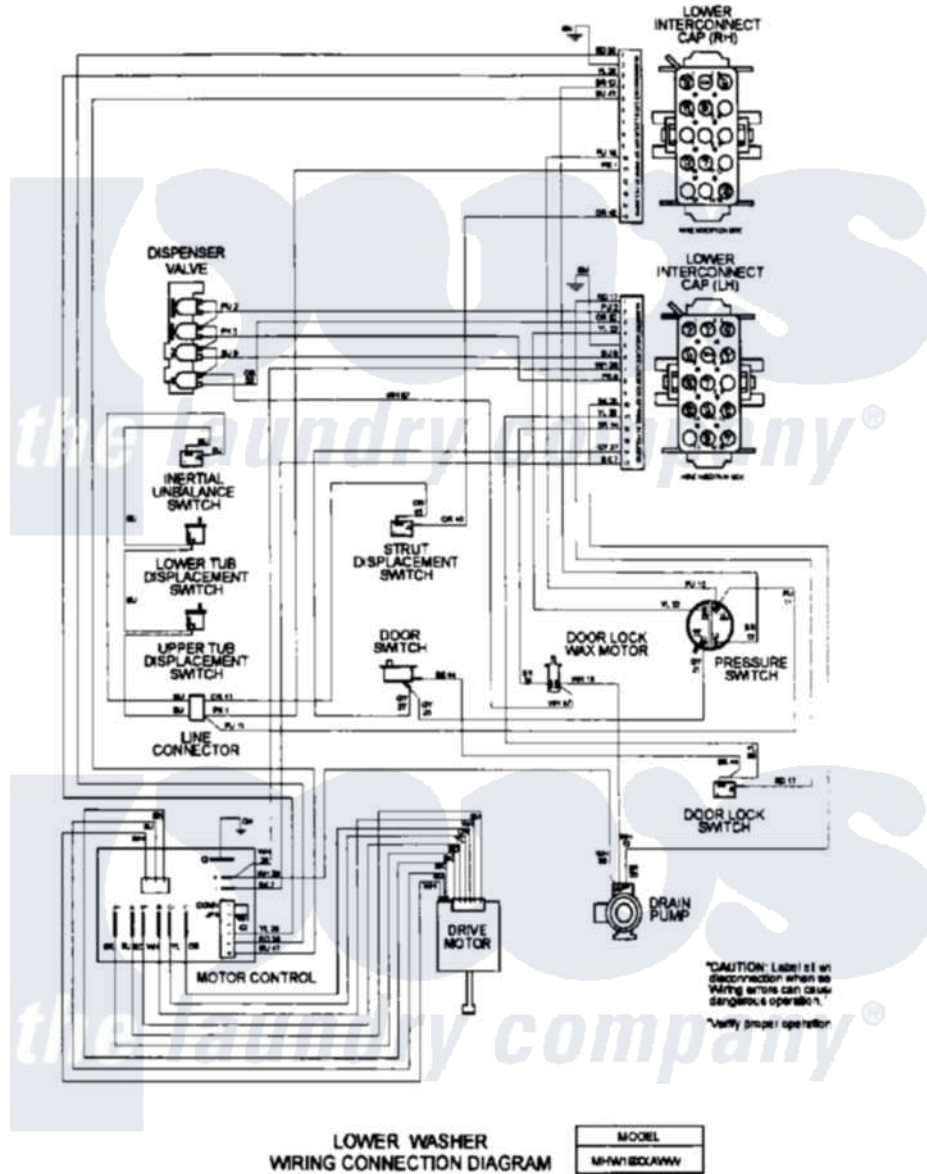

# Maytag MLE19PDAZW 17 - WIRING INFORMATION (WASHER)

Maytag [Commercial Maytag MLE19PDAZW Dryer Parts](#) Parts Diagram 17 - WIRING INFORMATION (WASHER)  
 Click on the part number to view part

Item	Original Part Number	Replaced By	Status	Part Description
001	NLA		Not Available	WIRING INFORMATION