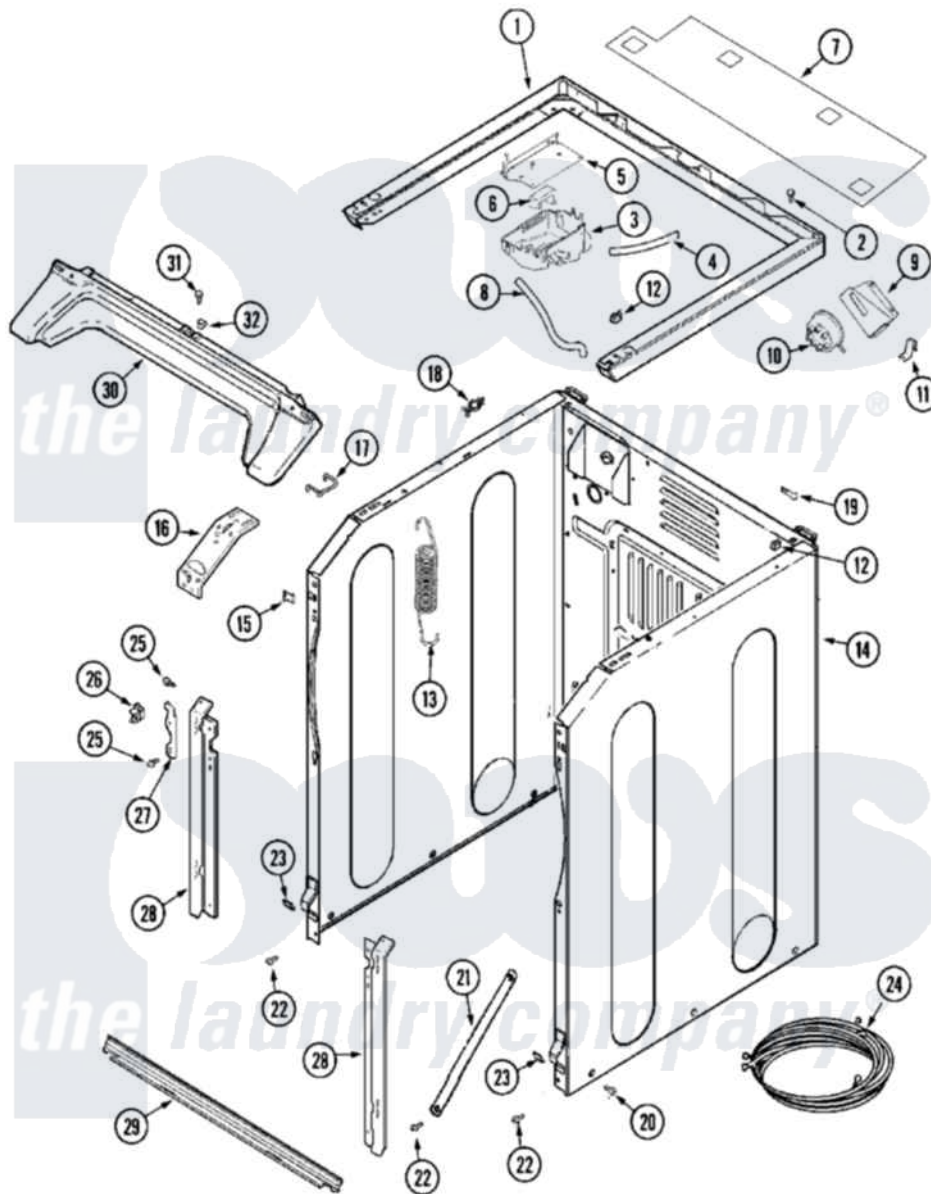

Maytag MLE19PDAZW 18 - CABINET-FRONT (WASHER)

Maytag Commercial Maytag MLE19PDAZW Dryer Parts Parts Diagram 18 - CABINET-FRONT (WASHER)
 Click on the part number to view part

Item	Original Part Number	Replaced By	Status	Part Description
001	33002187	33002963		Support, Weld Assembly
002	22001883	214354		Screw, Top Cover To Cabnt.
003	22002439	33002775		Vent, Tub
"	33001855	33002917		Screw, No.10-16
004	22002464			Hose, Vent
005	33002189			Bracket, Vent Mounting
006	22002440			Deflector, Vent
007	33002191			Wire Shield
"	33002192			Clip, Shield
008	205161	489503		Clamp
"	33002193			Hose, Shower
009	33002188			Support, Pressure Switch
"	Y310376			Clip, Door Switch Harness
010	22002048	22002921		Switch- Pr
011	22002006			Clip, Unbalance Switch Harness
"	22002244			Clip, Grounding