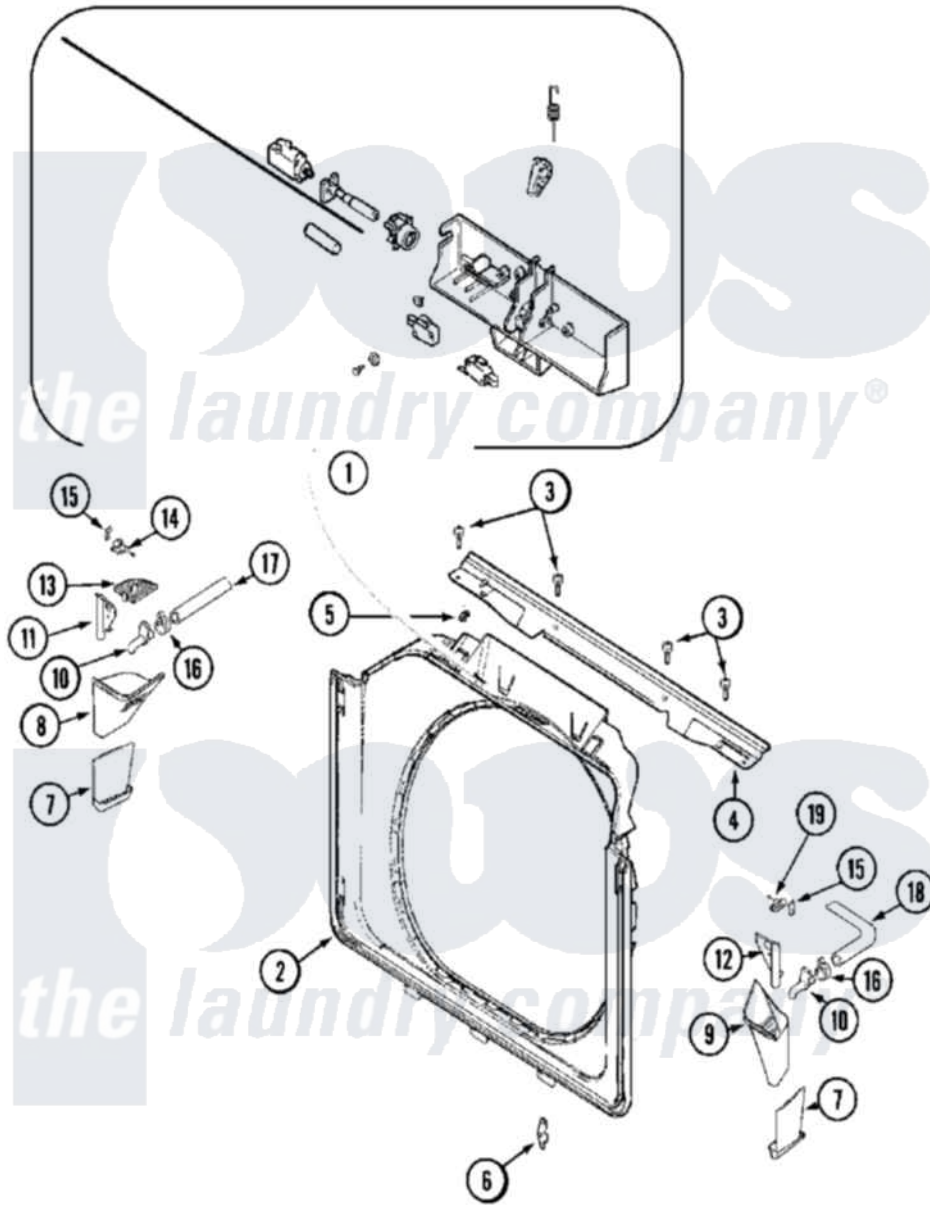

Maytag MLE19PDAZW 19 - DOOR SHROUD & DOOR LATCH ASSEMBLY (WASH)

Maytag [Commercial Maytag MLE19PDAZW Dryer Parts](#) Parts Diagram 19 - DOOR SHROUD & DOOR LATCH ASSEMBLY (WASH)

[Click on the part number to view part](#)

Item	Original Part Number	Replaced By	Status	Part Description
001	22002957			Cover, Latch Assembly
"	22003908			Vapor Barrier
"	NLA		Not Available	DOOR, LOCK HOOP ASSEMBLY
002	22002506			Shroud And Dispenser Hose
"	22003653			Retainer, Dispenser Hose
003	22001995			Screw Note: Screw, Tumbler Front And Shroud
004	22003908			Vapor Barrier
"	33002202	33002477		Support, Door Lock
"	33002203			Clip, Hose
005	22002014			Clip, Harness To Support
006	22002095	12001994		Cover
"	33001764			Cover, Hinge Hole
"	33001787			Screw, Hinge Note: Screw, Hinge Hole Cover

007	33002195		Grate, Overflow
"	33002196		Grate, Overflow
008	33002197		Cup, Bleach Dispenser
009	33002198		Cup, Fabric Softener Dispenser
010	33002199		Spout, Dispenser Fill
011	33002200		Cap, Bleach Dispenser
012	33002201		Cap, Fabric Softener
013	33002204		Screen, Bleach Cup
014	22002230	400021-1	Screw
"	33002205		Retainer, Bleach Cup
015	33002206		Fastener, J Type
016	205161	489503	Clamp
017	22003653		Retainer, Dispenser Hose
"	33002207		Hose, Bleach
018	22003653		Retainer, Dispenser Hose
"	33002208		Hose, Fabric Softener
019	22002230	400021-1	Screw
"	33002209		Retainer, Fabric Softener
020	22002484	Not Available	LABEL, BLEACH
"	22002485	Not Available	LABEL, FABRIC SOFTENER
"	22002486	Not Available	LABEL, LOADING INSTRUCTIONS
"	22002487	Not Available	LABEL, ADD DETERGENT