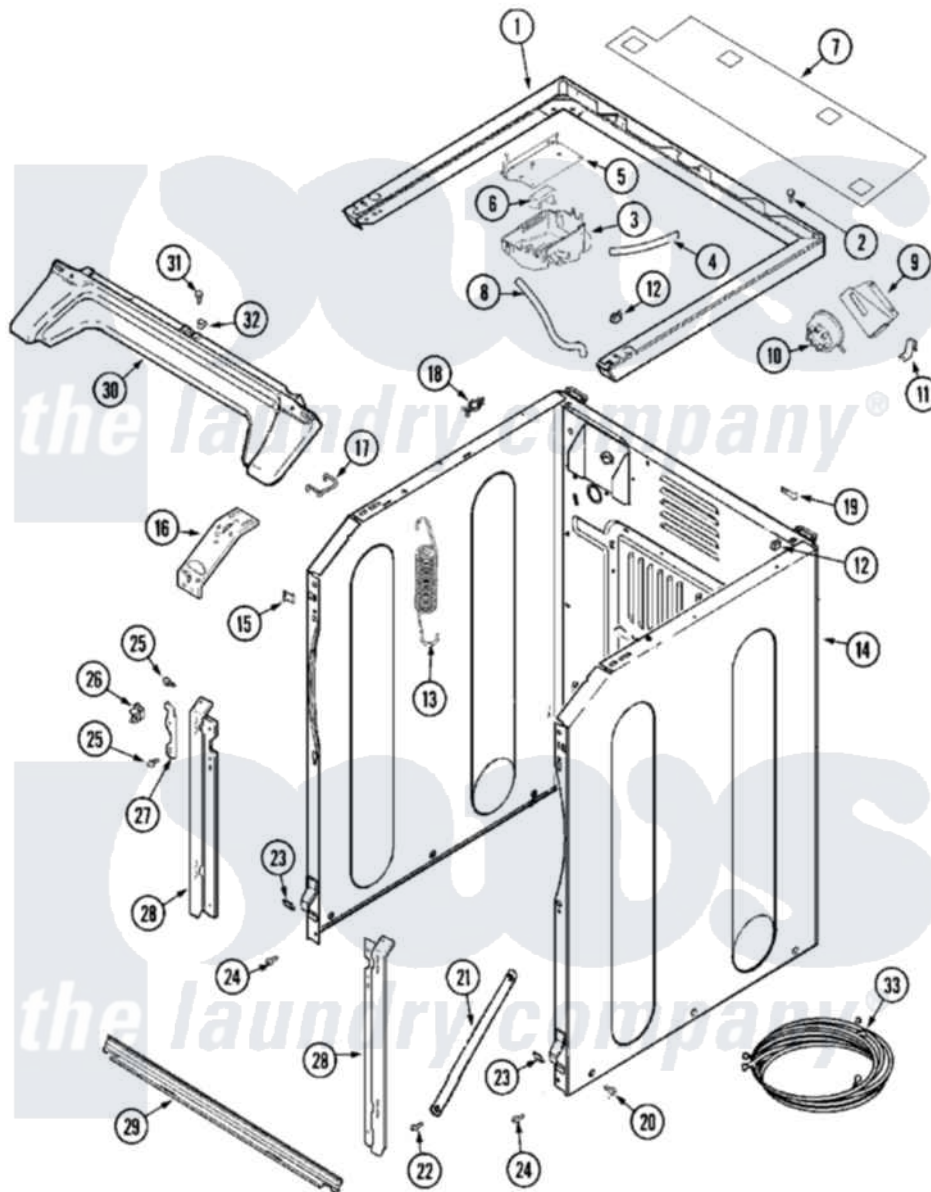

Maytag MLE19PDCZQ 01 - CABINET-FRONT (WASHER)

Maytag Commercial Maytag MLE19PDCZQ Dryer Parts Parts Diagram 01 - CABINET-FRONT (WASHER)
 Click on the part number to view part

Item	Original Part Number	Replaced By	Status	Part Description
001	33002187	33002963		Support, Weld Assembly
002	22001883	214354		Screw, Top Cover To Cabnt.
003	22002439	33002775		Vent, Tub
"	33001855	33002917		Screw, No.10-16
004	22002464			Hose, Vent
005	33002189			Bracket, Vent Mounting
"	33002190			SCrew, C BraCe, BraCket, Cabinet
006	22002440			Deflector, Vent
007	33002191			Wire Shield
"	33002192			Clip, Shield
008	205161	489503		Clamp
"	33002193			Hose, Shower
009	33002188			Support, Pressure Switch
"	Y310376			Clip, Door Switch Harness
010	22002048	22002921		Switch- Pr
				Clip, Unbalance Switch