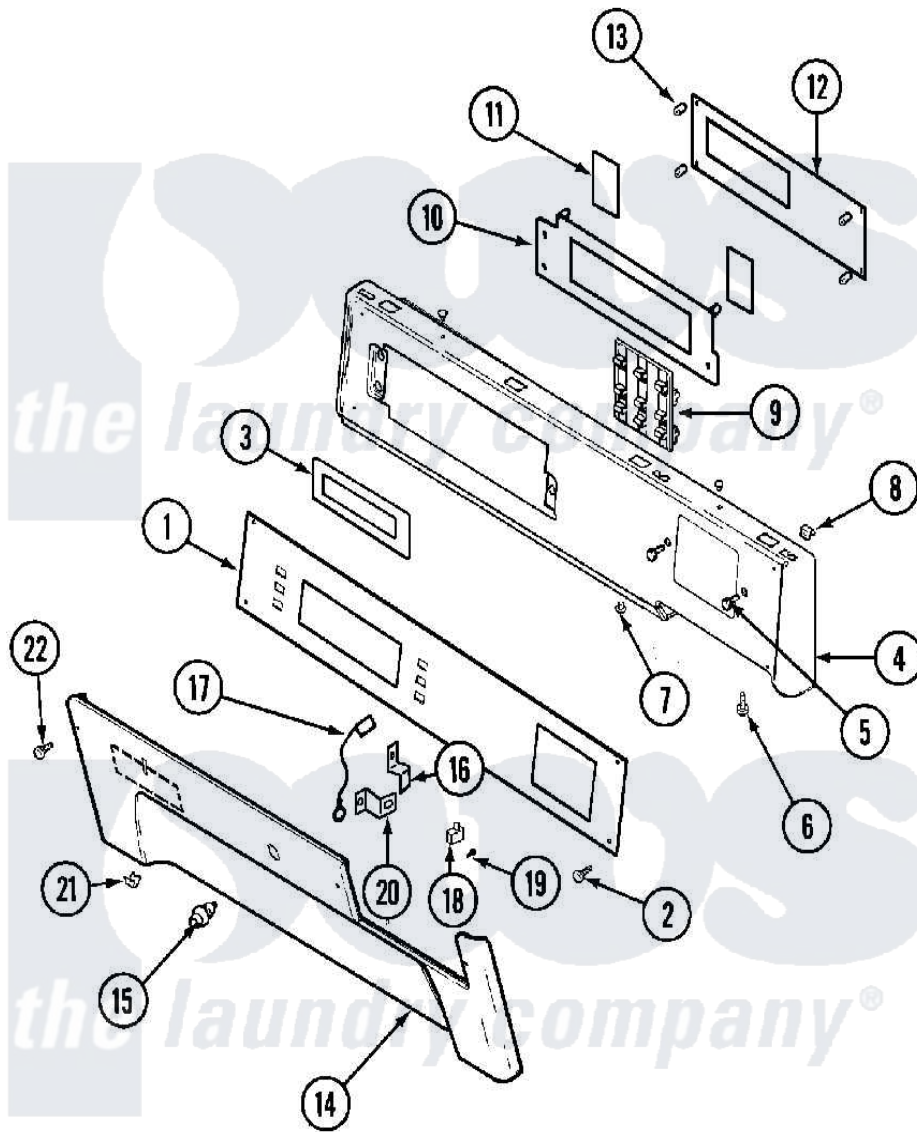

Maytag MLE19PDCZW 01 - CONTROL PANEL (DRYER)

Maytag Commercial Maytag MLE19PDCZW Dryer Parts Parts Diagram 01 - CONTROL PANEL (DRYER)
 Click on the part number to view part

Item	Original Part Number	Replaced By	Status	Part Description
001	33002148	33002960		Facia, Commerical W/D - PD
002	215506			Screw, Control Panel Overlay
003	33002150	W10133268		Cover, Display
004	33002003			Fastener Clip, Control Panel
"	33002149			Panel, Control
005	22002062	98006631		Screw
"	910186	99002757		Screw
006	215506			Screw, Control Panel Overlay
007	33001132	33002342		Plug, Sifht Hole
008	33001977			Fastener, Control Panel
009	33002178			Switch, Push Button
010	33002155			Plate, Control Mounting
011	33002152	W10133277		Membrane Switch Assembly
012	33002154	33003006		Control BO
013	33001204			Stand-Off, Ccontrol Board
"	912077			Locknut, Reader Harness

014	33001978		Panel, Access
015	Y206081	W10116737	Lock
016	213750	W10133266	Cam-Lock
017	33001981		Wire, Ground
018	33002117	208042	Switch, Sensor
019	912012	3400409	Screw
020	33001982		Bracket, Switch Mounting
021	33001980		Fastener, Access Panel
"	33002004		Clip, Fastener
022	215506		Screw, Control Panel Overlay
023	22001995		Screw Note: Screw, Tumbler Front And Shroud
"	33002060		Bracket, Security
"	NLA	Not Available	NUT, SECURITY
024	22002782		Pad, Foam
"	22003858		EMI Suppression Filter, 16a
"	22004249		Harness, Wire Lower
"	33002153		Wire Harness, Main
"	33002180		Wire Harness, Main