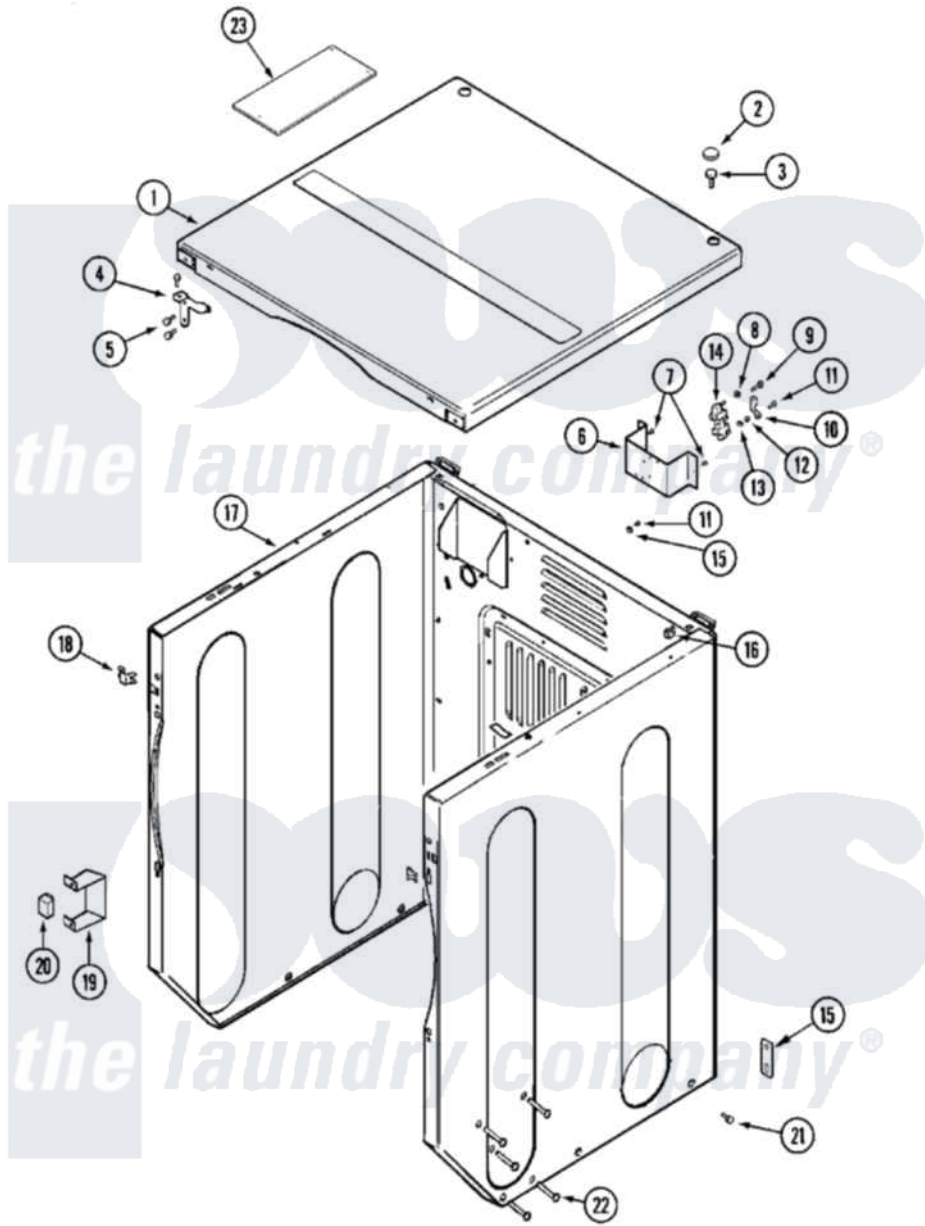

Maytag MLE19PDCZW 03 - CABINET-FRONT (DRYER)

Maytag Commercial Maytag MLE19PDCZW Dryer Parts Parts Diagram 03 - CABINET-FRONT (DRYER)
 Click on the part number to view part

Item	Original Part Number	Replaced By	Status	Part Description
001	33001995	33002124		Cover, Top
"	33002058		Not Available	COVER, TOP (WHT)
002	33001997			Plug, Hole
003	22001883	214354		Screw, Top Cover To Cabnt.
004	33001998			Bracket, Top Cover
"	33001999			Bracket, Top Cover
005	22001995			Screw Note: Screw, Tumbler Front And Shroud
006	33002059			Bracket, Terminal Block
"	NLA		Not Available	BRACKET, TERMINAL BLOCK---NA
007	22001995			Screw Note: Screw, Tumbler Front And Shroud
008	Y311270			Washer, Terminal Block
009	Y312209	W10001200		Screw
010	Y312184			Strap, Grounding
011	NLA		Not Available	SCREW, GROUND STRAP

012	311484	112432	Nut
013	311093		Washer, Terminal Connection
014	315471	22003298	Retainer, Wire
"	33001244		Block, Terminal
015	NLA	Not Available	WASHER, GROUND LUG
016	22001502		Fastener, U-NUt
017	22003646		Cabinet Assembly-Upr
"	33002811		Cabinet Upper As Pack--NA
"	NLA	Not Available	CABINET (WHT)
018	33001980		Fastener, Access Panel
019	Y313561		Screw---NA
"	33002002		Bracket, Switch
020	306398		Relay, Heater
"	Y251119	3177991	Screw
021	213007		Xfor Cabinet See Cabinet, Back
022	33001991		Bolt, Carriage
023	22001995		Screw Note: Screw, Tumbler Front And Shroud
"	22001996	3370225	Screw
"	Y314174		Terminal Cover - Canada
024	33002060		Bracket, Security