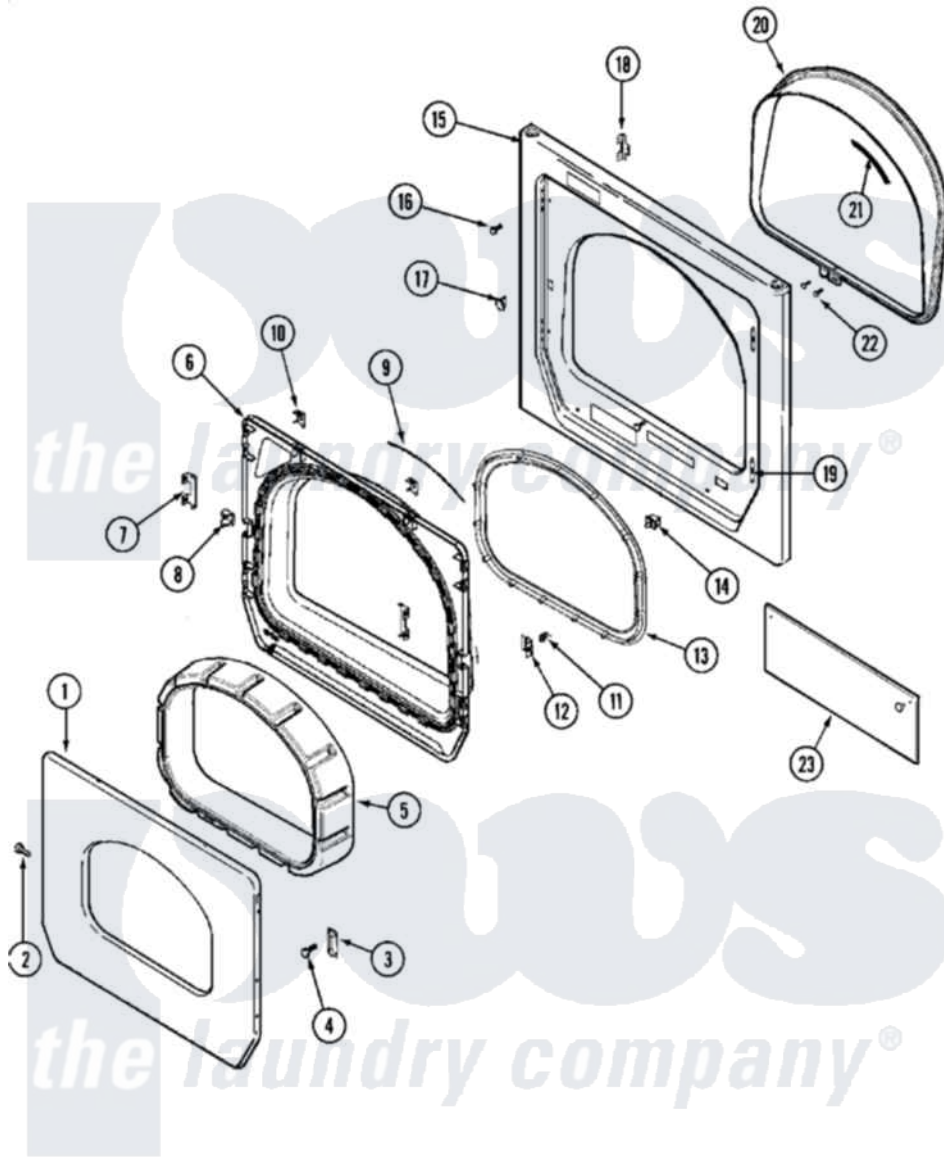

Maytag MLE19PDCZW 04 - DOOR (DRYER)

Maytag Commercial Maytag MLE19PDCZW Dryer Parts Parts Diagram 04 - DOOR (DRYER)
 Click on the part number to view part

Item	Original Part Number	Replaced By	Status	Part Description
001	33002015			Door, Outer
002	22002063			Screw No.8-18AB Wafer Head
003	33002017			Hinge, Door
004	22002062	98006631		Screw
005	22002300	9740848		Screw, Mixing Valve Mounting
"	33002018	33002780		Door Tunnel W` Handle
006	33002020			Door, Inner W/Seal
007	22002038			Clip, Door
008	33002111	33001763		Plug, Inner Door
009	33002094			Seal, Door
010	22002039			Clip, Door
011	33001761			Strike, Door
012	33002110	33001793		Bracket, Strike
013	33002022	33002607		Lens, Door
"	33002607			Lens, Door
014	33001509	W10169313		Switch-Dor

015	33001711	33002936	Medallion-
"	33002051	Not Available	SCREW, FRONT PANEL
"	33002081		Panel, Front
016	33001486	98008544	Screw
017	33001791	306436	Door Latch Kit--W
018	33002025		Twin Speednut
019	33001175		Cover, Hinge Hole
020	33002026		Extension, Tumbler Front
021	33001767		Seal, Shroud
022	33001855	33002917	Screw, No.10-16
023	33002048		Fastener, Push
"	33002183		Shield, Control Panel