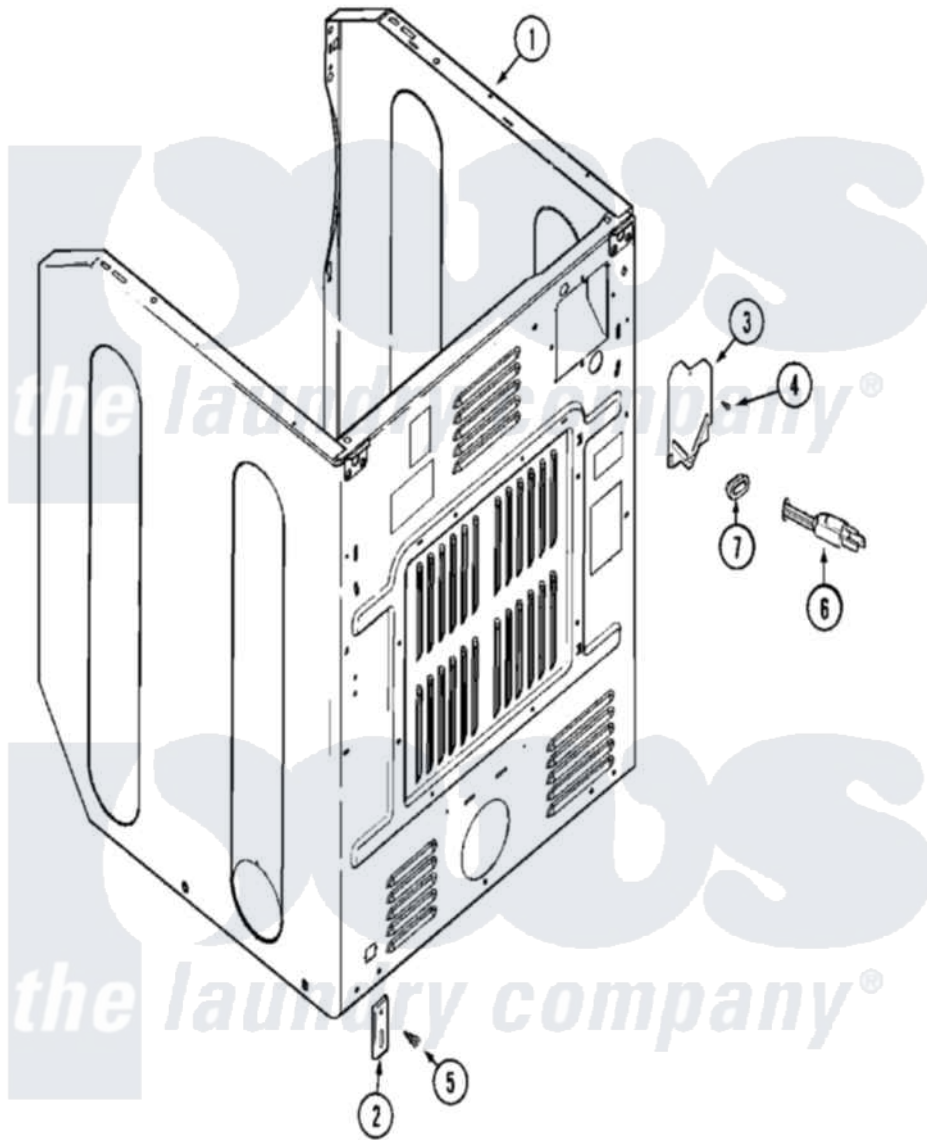

Maytag MLE19PDCZW 05 - CABINET-REAR (DRYER)

Maytag Commercial Maytag MLE19PDCZW Dryer Parts Parts Diagram 05 - CABINET-REAR (DRYER)
 Click on the part number to view part

Item	Original Part Number	Replaced By	Status	Part Description
001	NLA		Not Available	CABINET (WHT-UPR)
002	33002060			Bracket, Security
003	33001795			Cover, Terminal Block
004	22001995			Screw Note: Screw, Tumbler Front And Shroud
005	22001995			Screw Note: Screw, Tumbler Front And Shroud
006	33002184	33002777		Power Cord
"	NLA		Not Available	SCREW, CORD
007	211881			Grommet, Cord Part Not Used-Gas Models Only