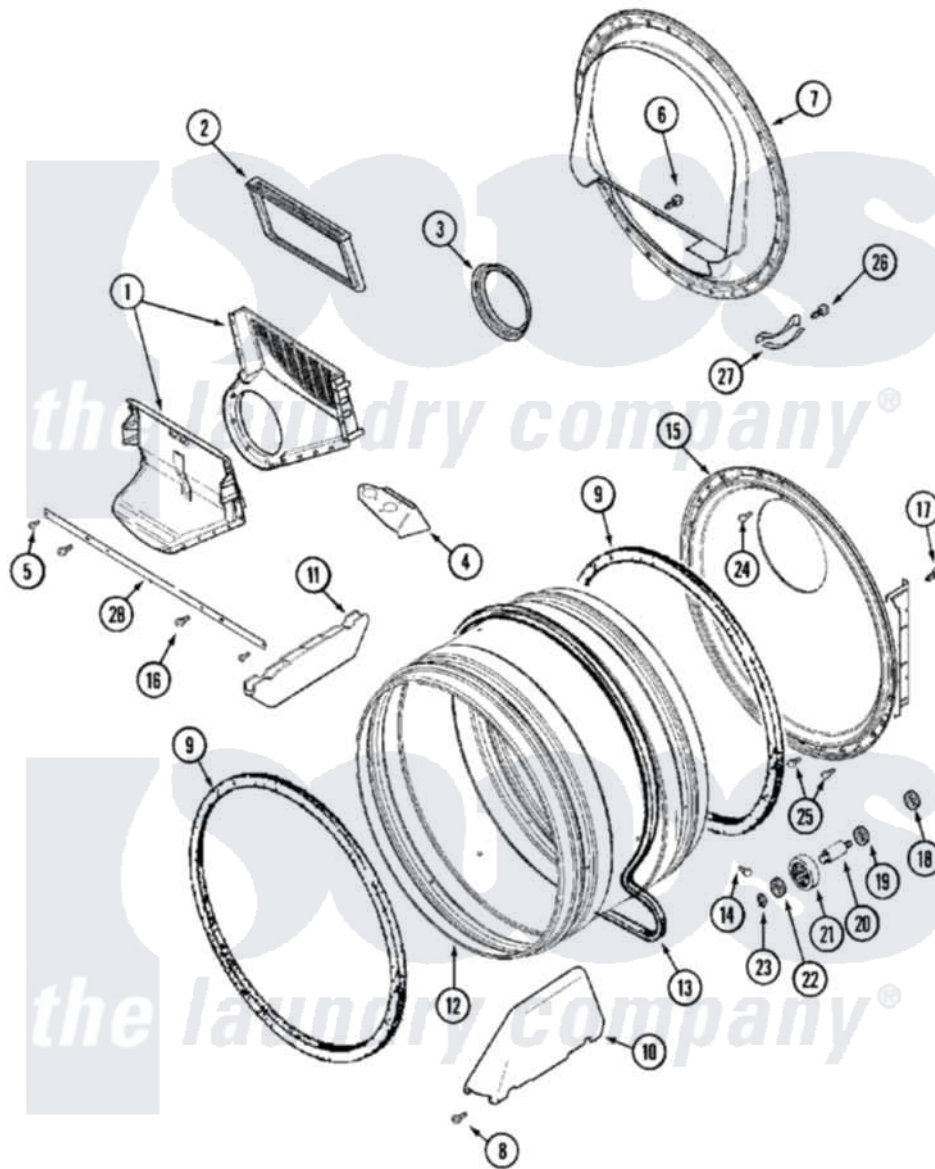

# Maytag MLE19PDCZW 06 - TUMBLER (DRYER)

Maytag [Commercial Maytag MLE19PDCZW Dryer Parts](#) Parts Diagram 06 - TUMBLER (DRYER)  
 Click on the part number to view part

Item	Original Part Number	Replaced By	Status	Part Description
001	<a href="#">33001799</a>			Outlet Duct Assembly Note: Outlet Duct Assembly
002	33001804	<a href="#">33002790</a>		Lint Filter
003	33001758	<a href="#">33002560</a>		Seal, Blower
004	<a href="#">33001837</a>			Cover, Thermostat
005	<a href="#">22001995</a>			Screw Note: Screw, Tumbler Front And Shroud
006	NLA		Not Available	SCREW, OUTLET DUCT
007	<a href="#">33001802</a>			Front, Tumbler
008	33001855	<a href="#">33002917</a>		Screw, No.10-16
009	<a href="#">33001807</a>			Seal, Tumbler
010	<a href="#">33002032</a>			Baffle
011	<a href="#">33001755</a>			Baffle
012	33001794	<a href="#">33001889</a>		Tumbler
013	33001777	<a href="#">33002535</a>		V-Belt
014	33001788	<a href="#">33002973</a>		Screw, No.9-15 X 1.00 Hx WS
015	<a href="#">33001801</a>			Back, Tumbler

016	<a href="#">33001768</a>		Screw, Shroud Note: Screw, Shroud And Outlet Duct
017	<a href="#">22001995</a>		Screw Note: Screw, Tumbler Front And Shroud
018	<a href="#">33001443</a>		Nut, Hex
019	Y313347	<a href="#">312535</a>	Washer, Vault Mounting Brk.
020	Y312948	<a href="#">6-3129480</a>	Shaft- Tumbler
021	Y303373	<a href="#">12001541</a>	Drum Roller/Washer Assembly--W
022	<a href="#">312535</a>		Washer, Vault Mounting Brk.
023	410233	<a href="#">9703438</a>	Ring-Retrn
024	<a href="#">210932</a>		Screw, No.8 X 9/16 Ctsk Note: Screw, Inlet Duct
025	22001996	<a href="#">3370225</a>	Screw
026	<a href="#">210720</a>		Rivet, Bearing To Tumbler Fmt
027	<a href="#">306508</a>		Tumbler Bearing Kit ---W
028	<a href="#">33002039</a>		Brace, Tumbler Front