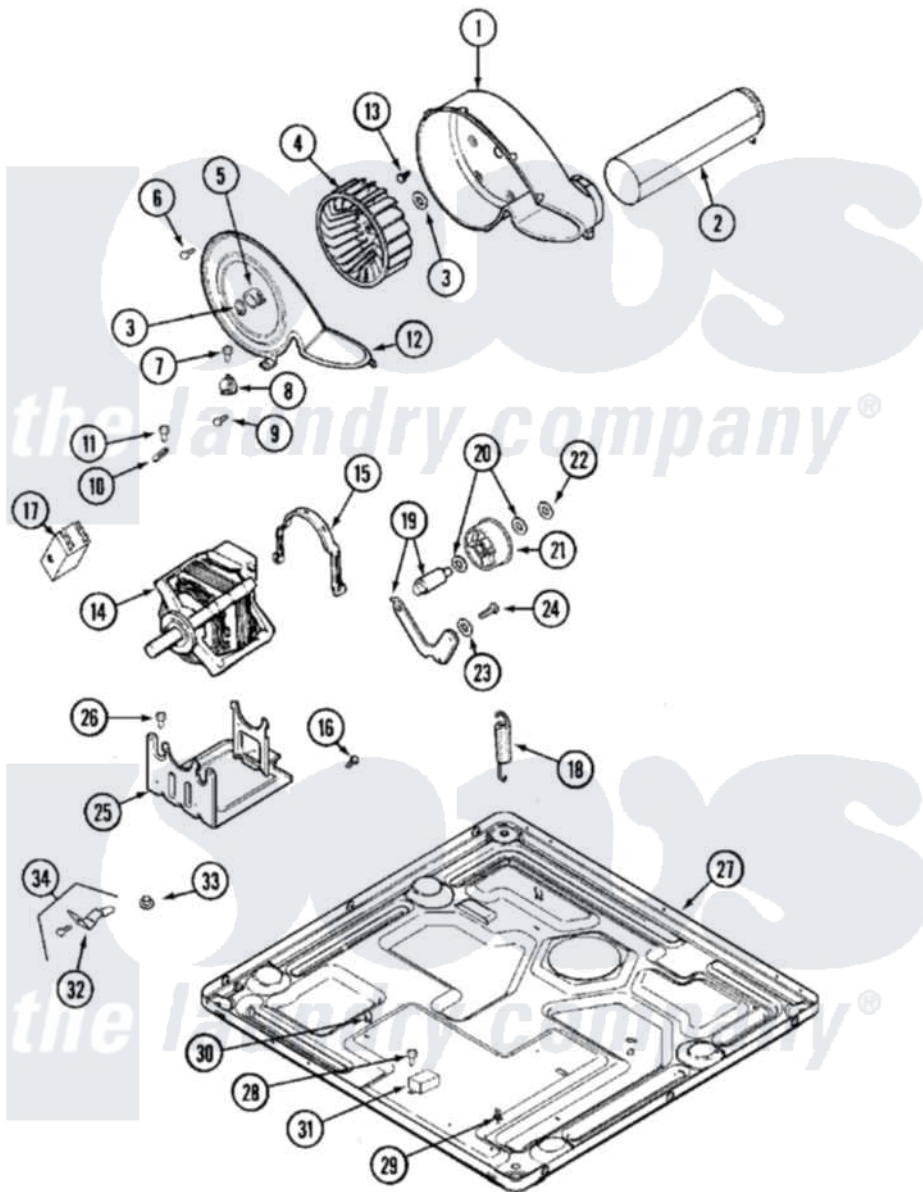

Maytag MLE19PDCZW 08 - MOTOR DRIVE (DRYER)

Maytag [Commercial Maytag MLE19PDCZW Dryer Parts](#) Parts Diagram 08 - MOTOR DRIVE (DRYER)
 Click on the part number to view part

Item	Original Part Number	Replaced By	Status	Part Description
001	33001789			Housing, Blower
002	22001995			Screw Note: Screw, Tumbler Front And Shroud
"	33002185			Duct Assembly, Exhaust
003	410233	9703438		Ring-Retrn
004	33001790			Wheel, Blower
"	33002797			Wheel, Blower
005	312967			Clamp, Blower Housing
006	33001855	33002917		Screw, No.10-16
007	Y313561			Screw----NA
008	303392			Thermostat, Cycling
"	33303391			Thermostat, Cycling
009	22001996	3370225		Screw
010	33001762			Fuse, Thermal
011	22001996	3370225		Screw
012	33001796	33002711		Cover, Blower Housing
013	314818	1163839		Screw

014	33001853	33002478	Motor
"	33002237	33002478	Motor
015	33002795		Motor, Drive 60Hz
"	Y015825		Clip, Motor To Motor Support
016	910343	488234	Screw 8-32 X 1/4
017	33001854	33002478	Motor
018	33001754	33002459	Assembly, Spring And Plug
019	33001840	6-3705180	Idler Arm
020	Y312527		Washer, Idler Shaft
021	33001783	6-3700340	Bearing- I
022	312958	354987	Ring, Retaining
023	315772		Sleeve, Idler Arm
024	Y014874		Screw, Idler Arm And Sleeve
025	33001752	33002817	Motor Support, Offset
026	Y313561		Screw----NA
027	22003605		Base Weld Assembly
"	33002041	33002467	Base
"	33002467		Base
"	33002623		Base,
028	22001078	3177991	Screw
029	315471	22003298	Retainer, Wire
030	410490		Spring, Retainer Wire Harness
031	315218		Shield, Transformer
"	33002186	W10133285	Transformer 120V To 22.5vac
032	22001995		Screw Note: Screw, Tumbler Front And Shroud
"	33002042	33002758	Bracket, LH, Base To Support
"	33002043	33002757	Bracket, RH, Base To Support
033	33002044		Guide
034	NLA	Not Available	BRACKET/SCREW PACKAGE