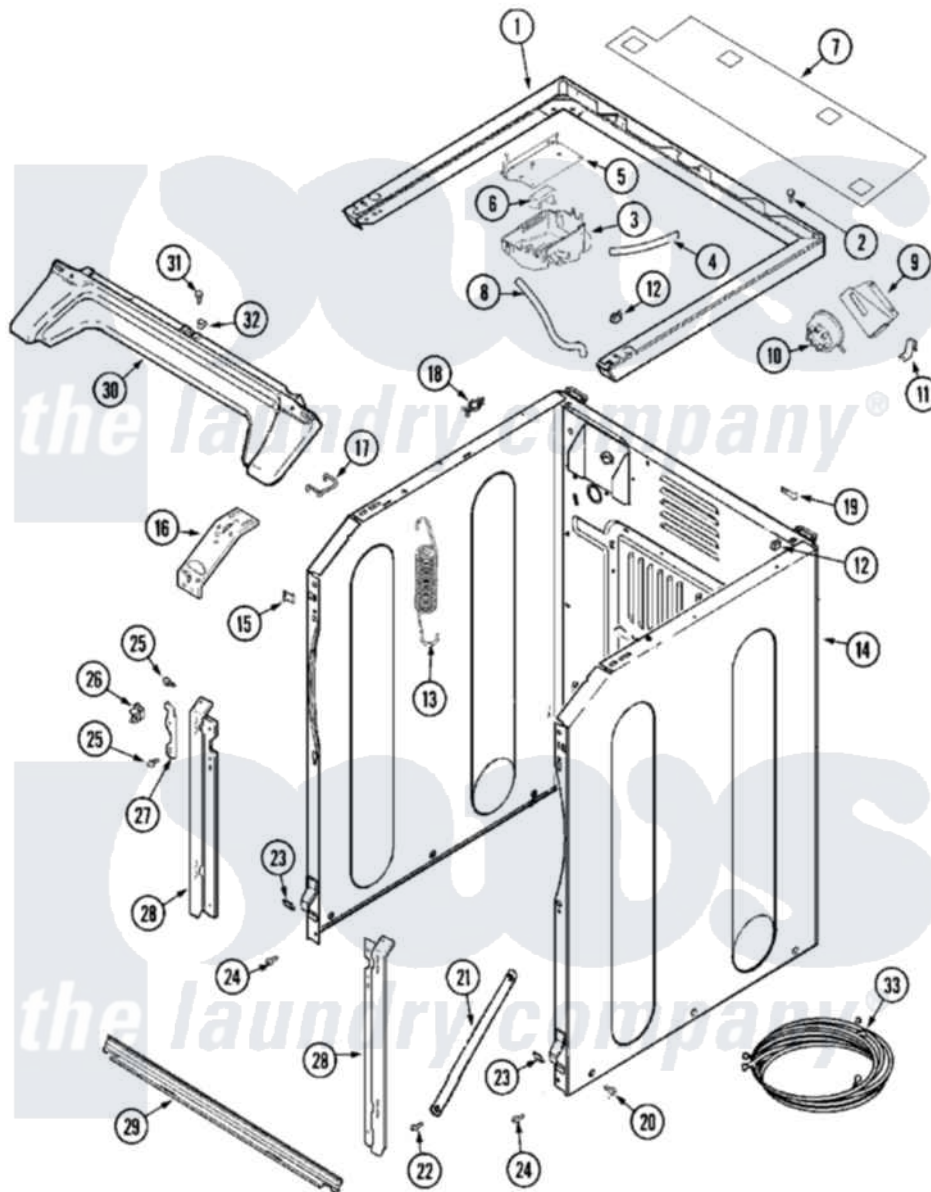

Maytag MLE19PDCZW 09 - CABINET-FRONT (WASHER)

Maytag Commercial Maytag MLE19PDCZW Dryer Parts Parts Diagram 09 - CABINET-FRONT (WASHER)
 Click on the part number to view part

Item	Original Part Number	Replaced By	Status	Part Description
001	33002187	33002963		Support, Weld Assembly
002	22001883	214354		Screw, Top Cover To Cabnt.
003	22002439	33002775		Vent, Tub
"	33001855	33002917		Screw, No.10-16
004	22002464			Hose, Vent
005	33002189			Bracket, Vent Mounting
"	33002190			SCrew, C BraCe, BraCket, Cabinet
006	22002440			Deflector, Vent
007	33002191			Wire Shield
"	33002192			Clip, Shield
008	205161	489503		Clamp
"	33002193			Hose, Shower
009	33002188			Support, Pressure Switch
"	Y310376			Clip, Door Switch Harness
010	22002048	22002921		Switch- Pr
				Clip, Unbalance Switch