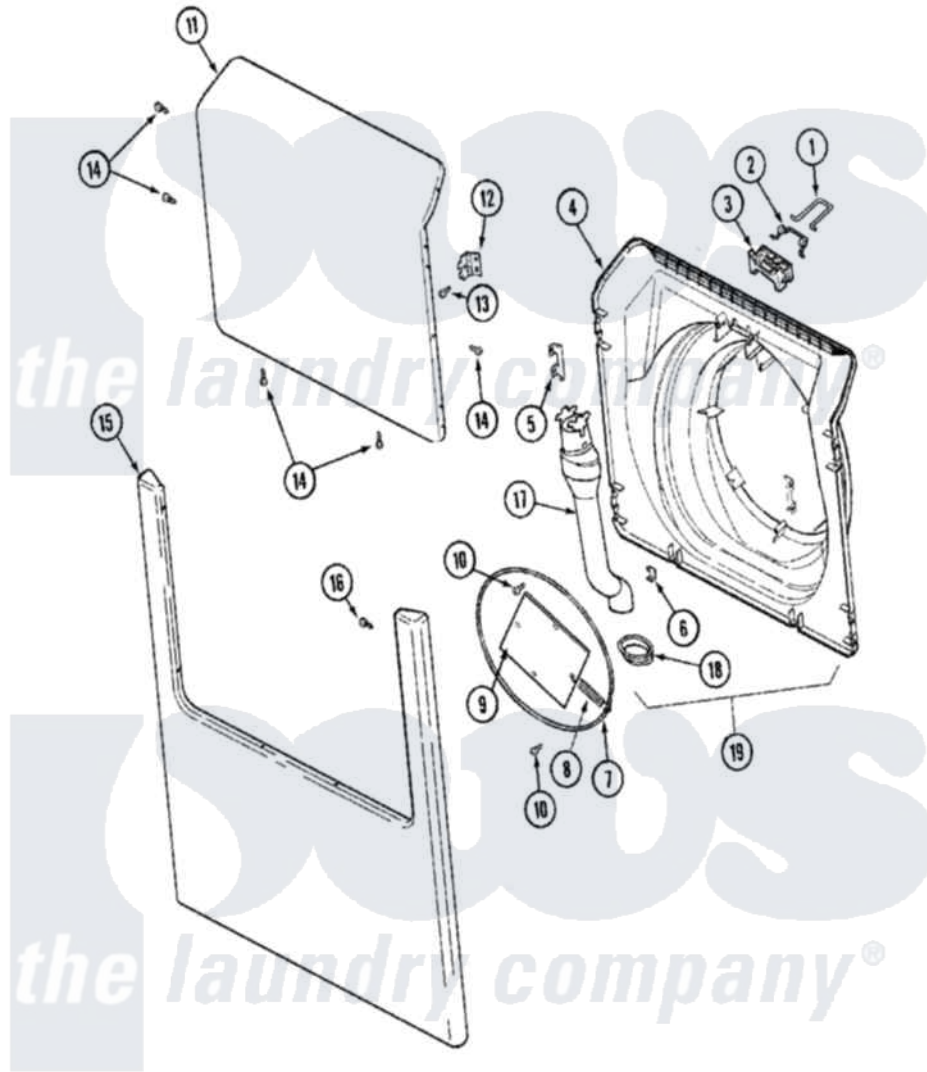

Maytag MLE19PDCZW 11 - DOOR & FRONT PANEL (WASHER)

Maytag Commercial Maytag MLE19PDCZW Dryer Parts Parts Diagram 11 - DOOR & FRONT PANEL (WASHER)
 Click on the part number to view part

Item	Original Part Number	Replaced By	Status	Part Description
001	22002002	22003222		Hoop, Lock
002	22002003			Spring, Latch
003	22002168			Support, Lock Hoop
004	22002539	22003083		Liner, Door Assembly W/Vent
"	22003076	22003083		Liner, Door Assembly W/Vent
"	22003800			Inner Door/Vented
005	22002038			Clip, Door
006	22002039			Clip, Door
007	22002104			Frame, Wire
"	W10124350		Not Available	NOT REQUIRED PART OR SEE NOTE
008	22002356			Spring, Plate
"	W10124350		Not Available	NOT REQUIRED PART OR SEE NOTE
009	22002094			Frame, Wire
"	W10124350		Not Available	NOT REQUIRED PART OR SEE NOTE

010	22002007		Screw, Wire Frame
"	W10124350	Not Available	NOT REQUIRED PART OR SEE NOTE
011	22001979		Door, Outer
012	NLA	Not Available	Hinge w/no offset
013	22002062	98006631	Screw
014	22002063		Screw No.8-18AB Wafer Head
015	22002241	22002836	Panel, Front
016	22002243		Screw, Front Panel And Hinge
"	22002244		Clip, Grounding
017	22002990	22003850	Vent Tube Assembly
018	22003075		Grommet, Vent Tube
019	22003083		Liner, Door Assembly W/Vent