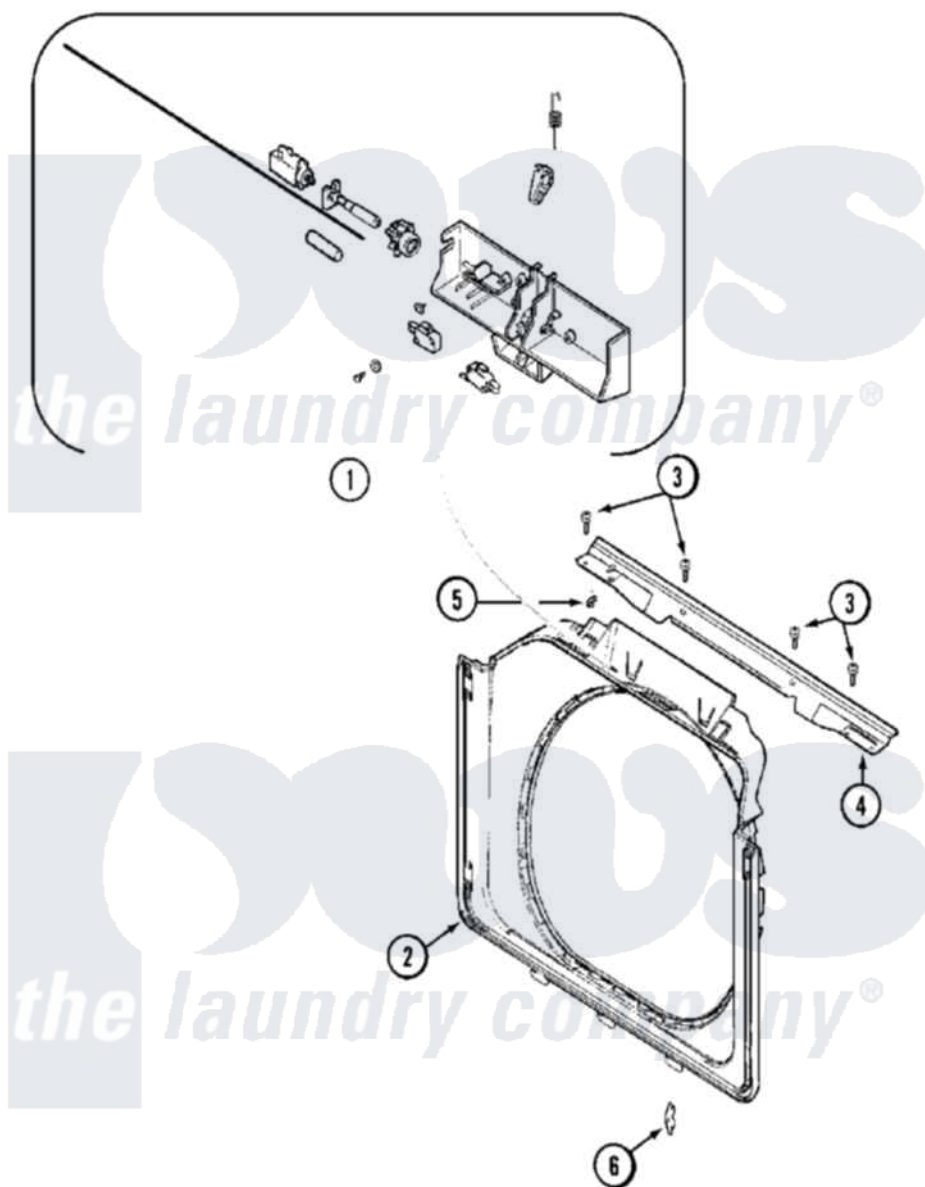

Maytag MLE19PDCZW 12 - DOOR SHROUD & DOOR LATCH ASSEMBLY (WASH)

Maytag [Commercial Maytag MLE19PDCZW Dryer Parts](#) Parts Diagram 12 - DOOR SHROUD & DOOR LATCH ASSEMBLY (WASH)

[Click on the part number to view part](#)

Item	Original Part Number	Replaced By	Status	Part Description
001	NLA		Not Available	DOOR, LOCK HOOP ASSEMBLY
002	22002506			Shroud And Dispenser Hose
003	22001995			Screw Note: Screw, Tumbler Front And Shroud
004	22003908			Vapor Barrier
"	33002202	33002477		Support, Door Lock
"	33002203			Clip, Hose
005	22002014			Clip, Harness To Support
006	22002095	12001994		Cover