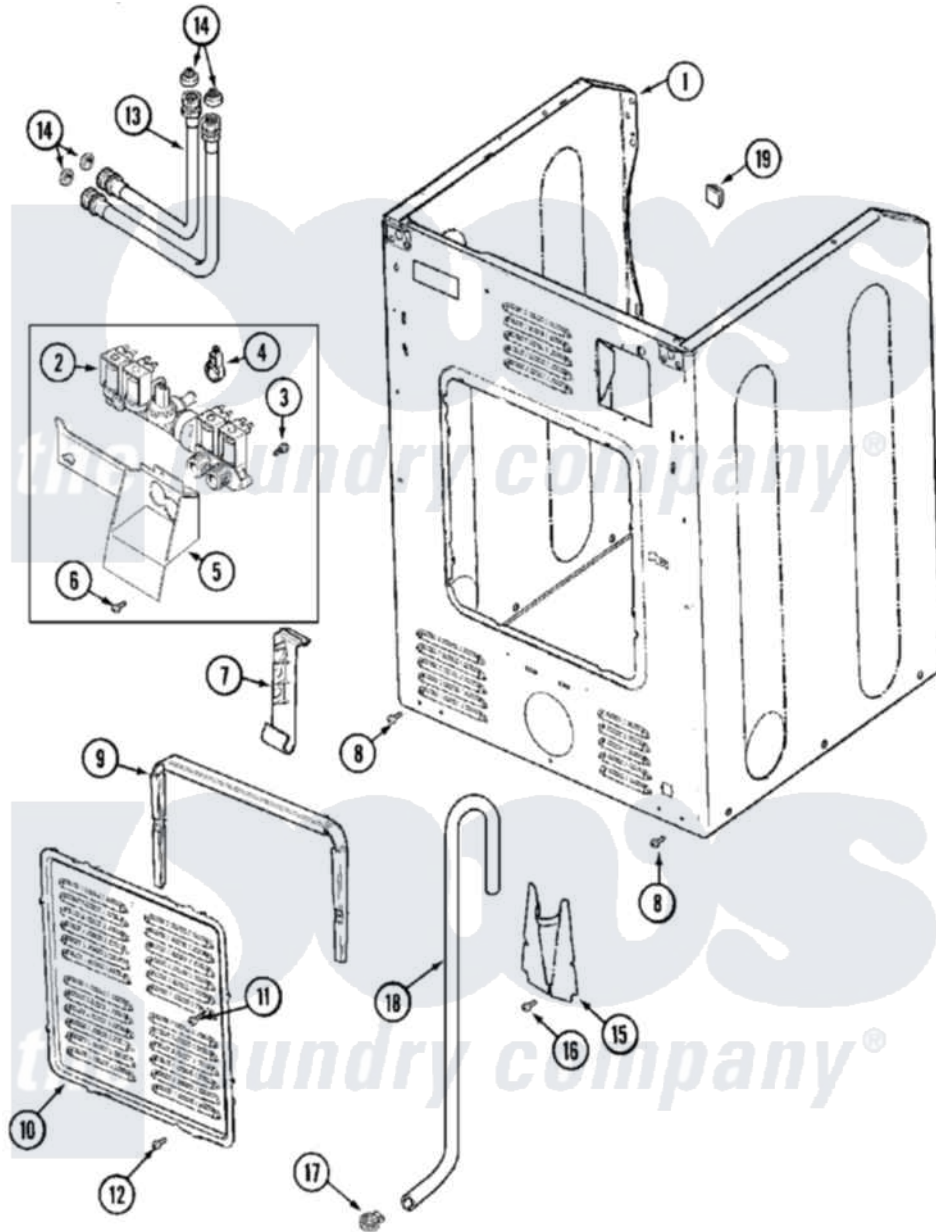

# Maytag MLE19PDCZW 13 - CABINET-REAR (WASHER)

Maytag Commercial Maytag MLE19PDCZW Dryer Parts Parts Diagram 13 - CABINET-REAR (WASHER)  
 Click on the part number to view part

Item	Original Part Number	Replaced By	Status	Part Description
001	<a href="#">213007</a>			Xfor Cabinet See Cabinet, Back
"	<a href="#">22001995</a>			Screw Note: Screw, Tumbler Front And Shroud
"	22002548	<a href="#">22003639</a>		Cabinet Assembly
"	22003367	<a href="#">22004095</a>		Hinge, Plastic
"	NLA		Not Available	CABINET ASSY. (WHT)
002	<a href="#">33002211</a>			Valve, Water
003	<a href="#">22002436</a>			Screw, Water Valve Bracket
004	205161	<a href="#">489503</a>		Clamp
005	<a href="#">33002212</a>			Bracket, Water Valve
006	22001996	<a href="#">3370225</a>		Screw
007	<a href="#">33002213</a>			Rack, Hose
008	<a href="#">22001995</a>			Screw Note: Screw, Tumbler Front And Shroud
009	<a href="#">22002022</a>			Spacer, Access Panel
010	<a href="#">22002092</a>			Panel, Access

011	22002295	<a href="#">67006908</a>	Screw, Ice Rack
012	22001996	<a href="#">3370225</a>	Screw
013	33002214	<a href="#">202860</a>	Inlet Hose Assembly
014	<a href="#">Y013783</a>		Washer, Inlet Hose
015	22002093	<a href="#">22002704</a>	Cover, Drain Hose
016	<a href="#">22001995</a>		Screw Note: Screw, Tumbler Front And Shroud
017	<a href="#">22001984</a>	<a href="#">285655</a>	Clamp, Hose
018	12001659	<a href="#">12001807</a>	Drain Hose Kit
"	22002891	<a href="#">12001807</a>	Drain Hose Kit
"	<a href="#">22002892</a>		Retainer, Drain Hose
"	22002893	<a href="#">8539404</a>	Tie-Wire
019	NLA	Not Available	PLUG, HOLE