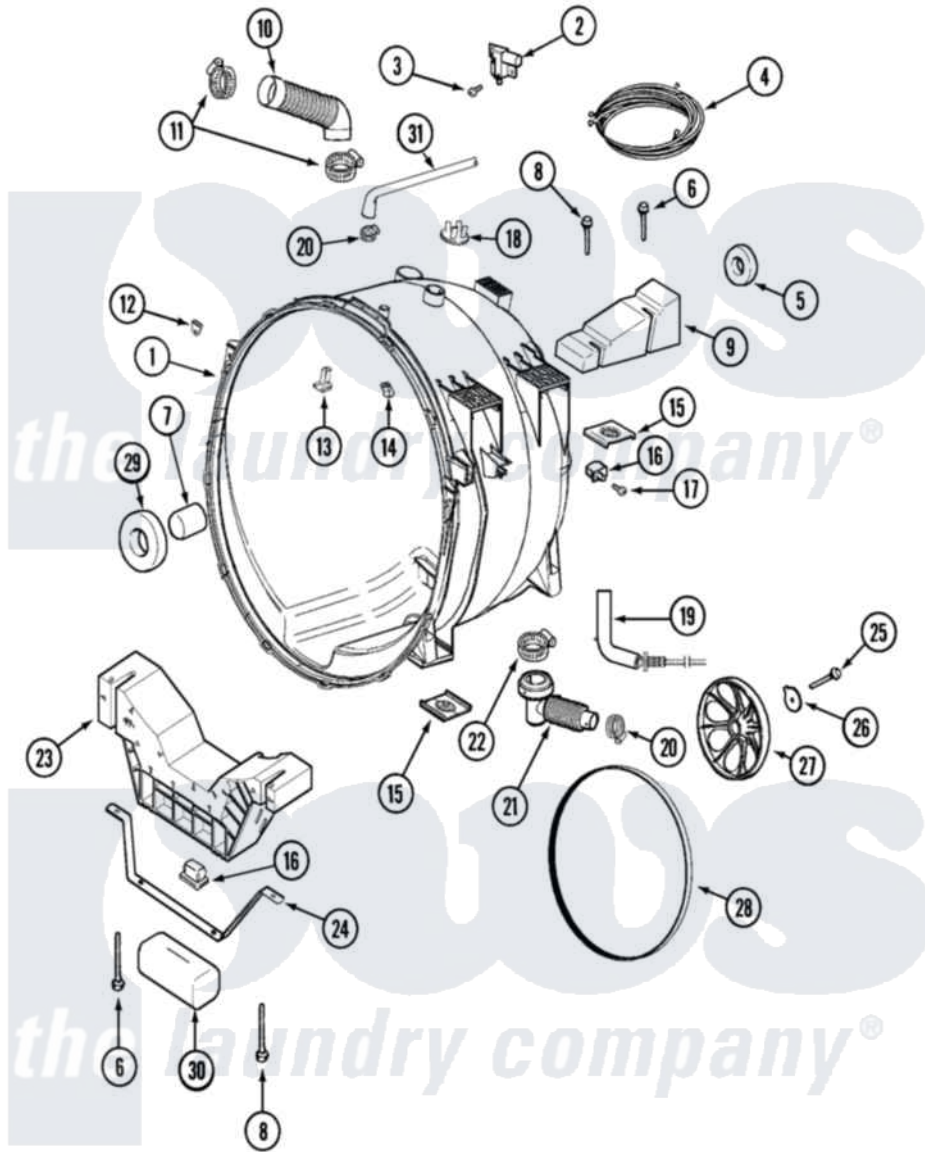

Maytag MLE19PDCZW 14 - OUTER TUB (WASHER)

Maytag [Commercial Maytag MLE19PDCZW Dryer Parts](#) Parts Diagram 14 - OUTER TUB (WASHER)
 Click on the part number to view part

Item	Original Part Number	Replaced By	Status	Part Description
001	22002006			Clip, Unbalance Switch Harness
"	22002154	22004465		Outer Tub Assembly, As Pack
002	22002045	22003302		Switch, Internal Unbalance
"	22003302			Switch, Internal Unbalance
003	22002300	9740848		Screw, Mixing Valve Mounting
004	33002216	12001798		Kit-Harnes
005	22003441			Bearing, Rear
"	Y200720	22003441		Bearing, Rear
006	22003615			Bolt, Double Sems 5-3/8
007	22002935			Spacer, Bearing
008	22003615			Bolt, Double Sems 5-3/8
009	22002102			Weight, Counter Balance
010	22002083			Hose, Injector
011	22002052	616099		Clamp
012	22002103			Clip, U
013	22002004	22004310		Water Deflector

014	22002006		Clip, Unbalance Switch Harness
"	22002061	910187	Screw
015	22002065		Nut, Counter Balance
016	22002044		Switch, Tub Displacement
"	22002044		Switch, Tub Displacement
017	22002061	910187	Screw
018	22002797		Clip, Hose
019	22002483		Hose, Air Dome
020	202515	596669	Clamp, Manifold
021	22002081	22003262	Hose, Tub To Pump Outlet
022	22002053	696392	Hose Clamp
023	22002006		Clip, Unbalance Switch Harness
"	22002302	Not Available	WEIGHT ASSEMBLY (FRT)
024	22002008		Strap
025	22002057	22003937	Screw, Retaining Bolt
026	22002055	22003936	Washer
"	22003936		Washer
027	22001998	22002315	Pulley, Spinner
028	12001435	12001788	Kit, Belt And Isolator--W
029	22002934		Bearing, Front
030	22002011	Not Available	CUSHION